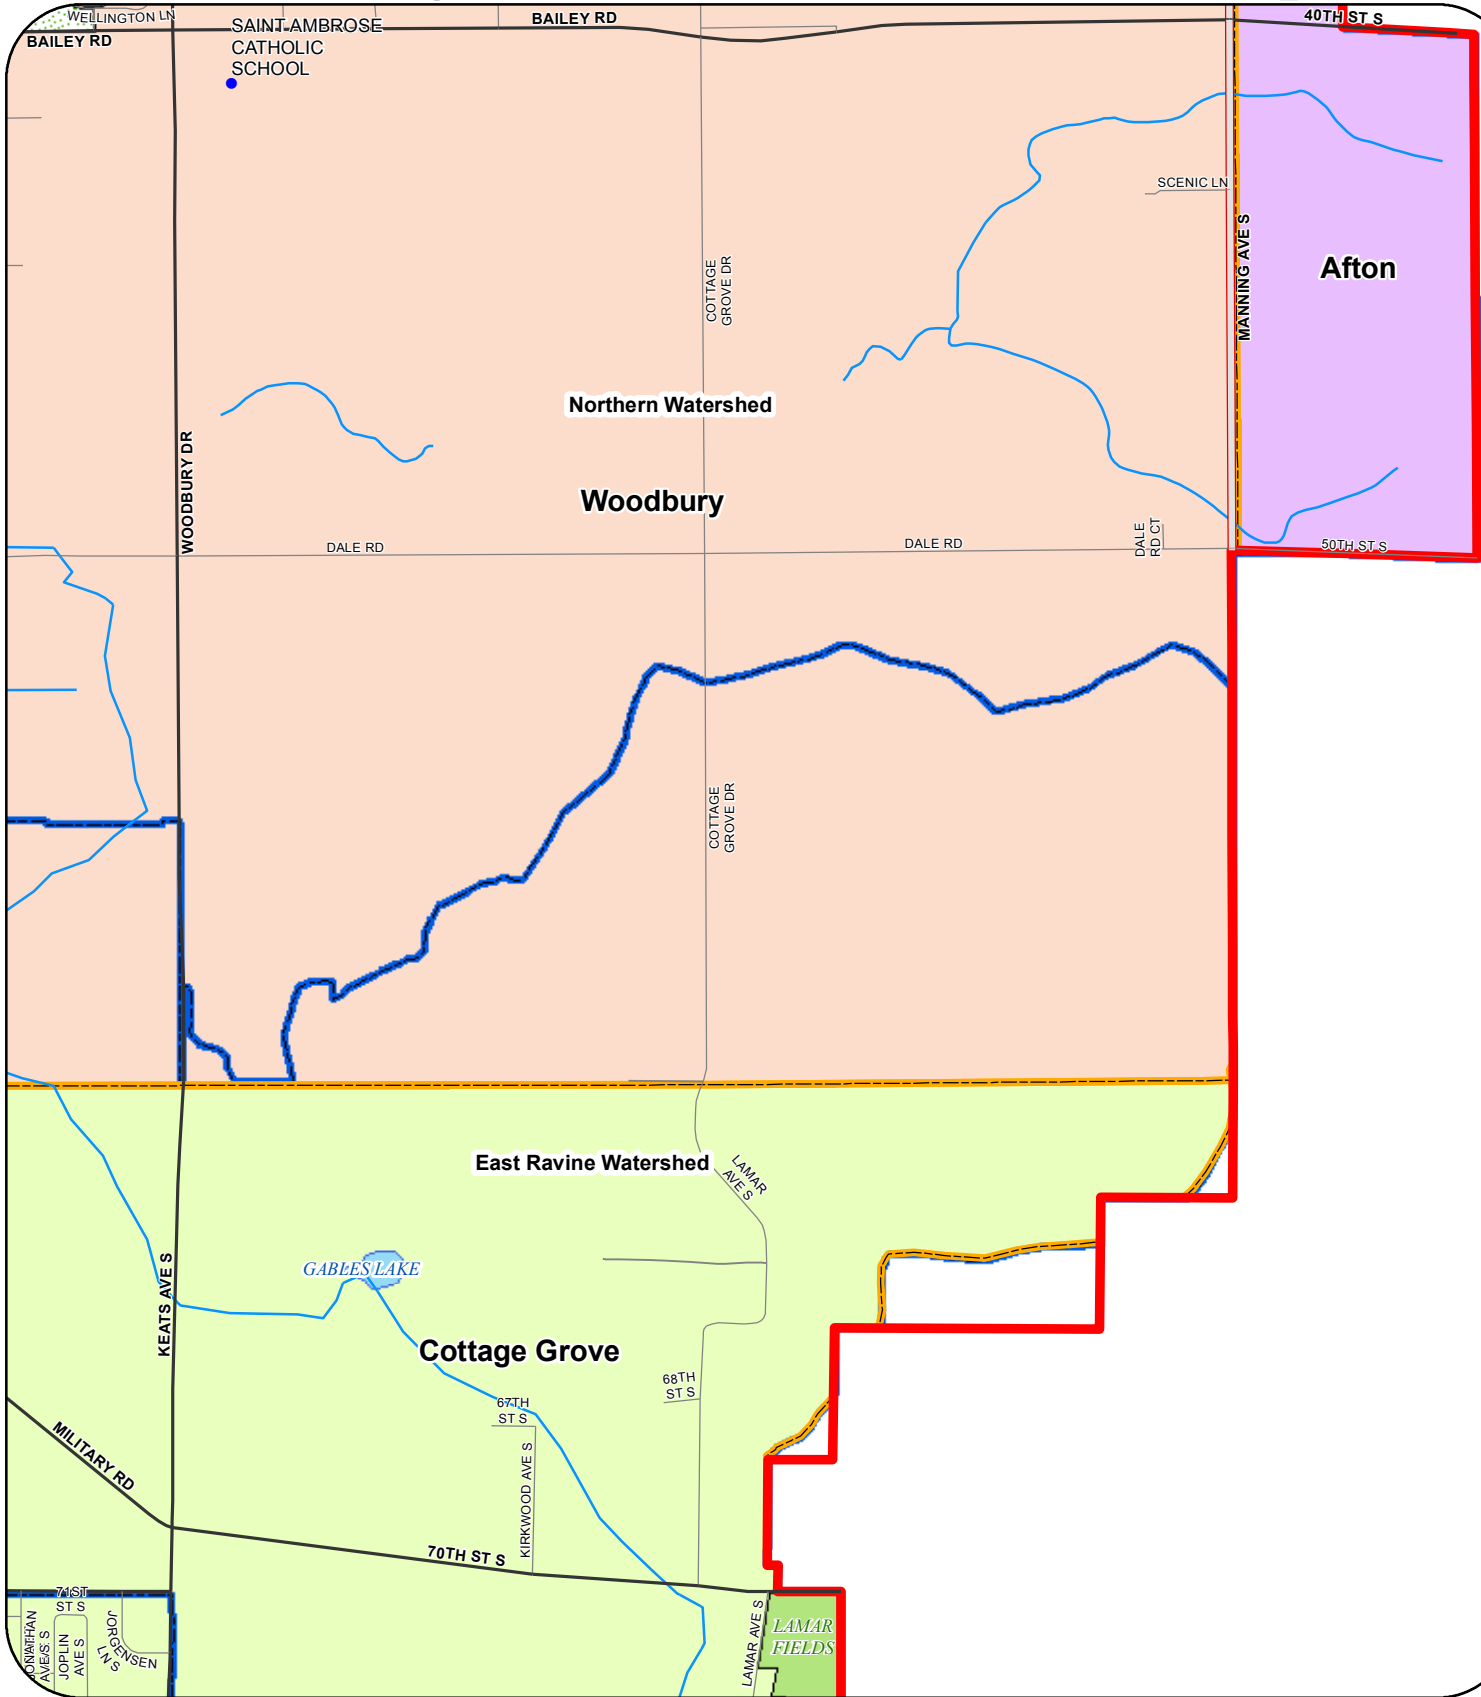

South Washington Watershed District - Map Atlas

- | | | | | | |
|-------------------|---------------------|----------------|--------------|------------------|----------------------|
| Interstate | Miscellaneous Roads | Service Roads | Creek/Stream | Cemetery | Major River |
| Highway Connector | County Roads | Private | Ditch | National Park | Creek/Stream |
| US Highway | Residential Streets | SWWD | State Trail | State/Local Park | Lake or Pond |
| State Highway | Ramps | Railroad Track | Golf Course | Island | Subwatershed Regions |

Source: TLG Data

Index ID - C5

Sheet 7