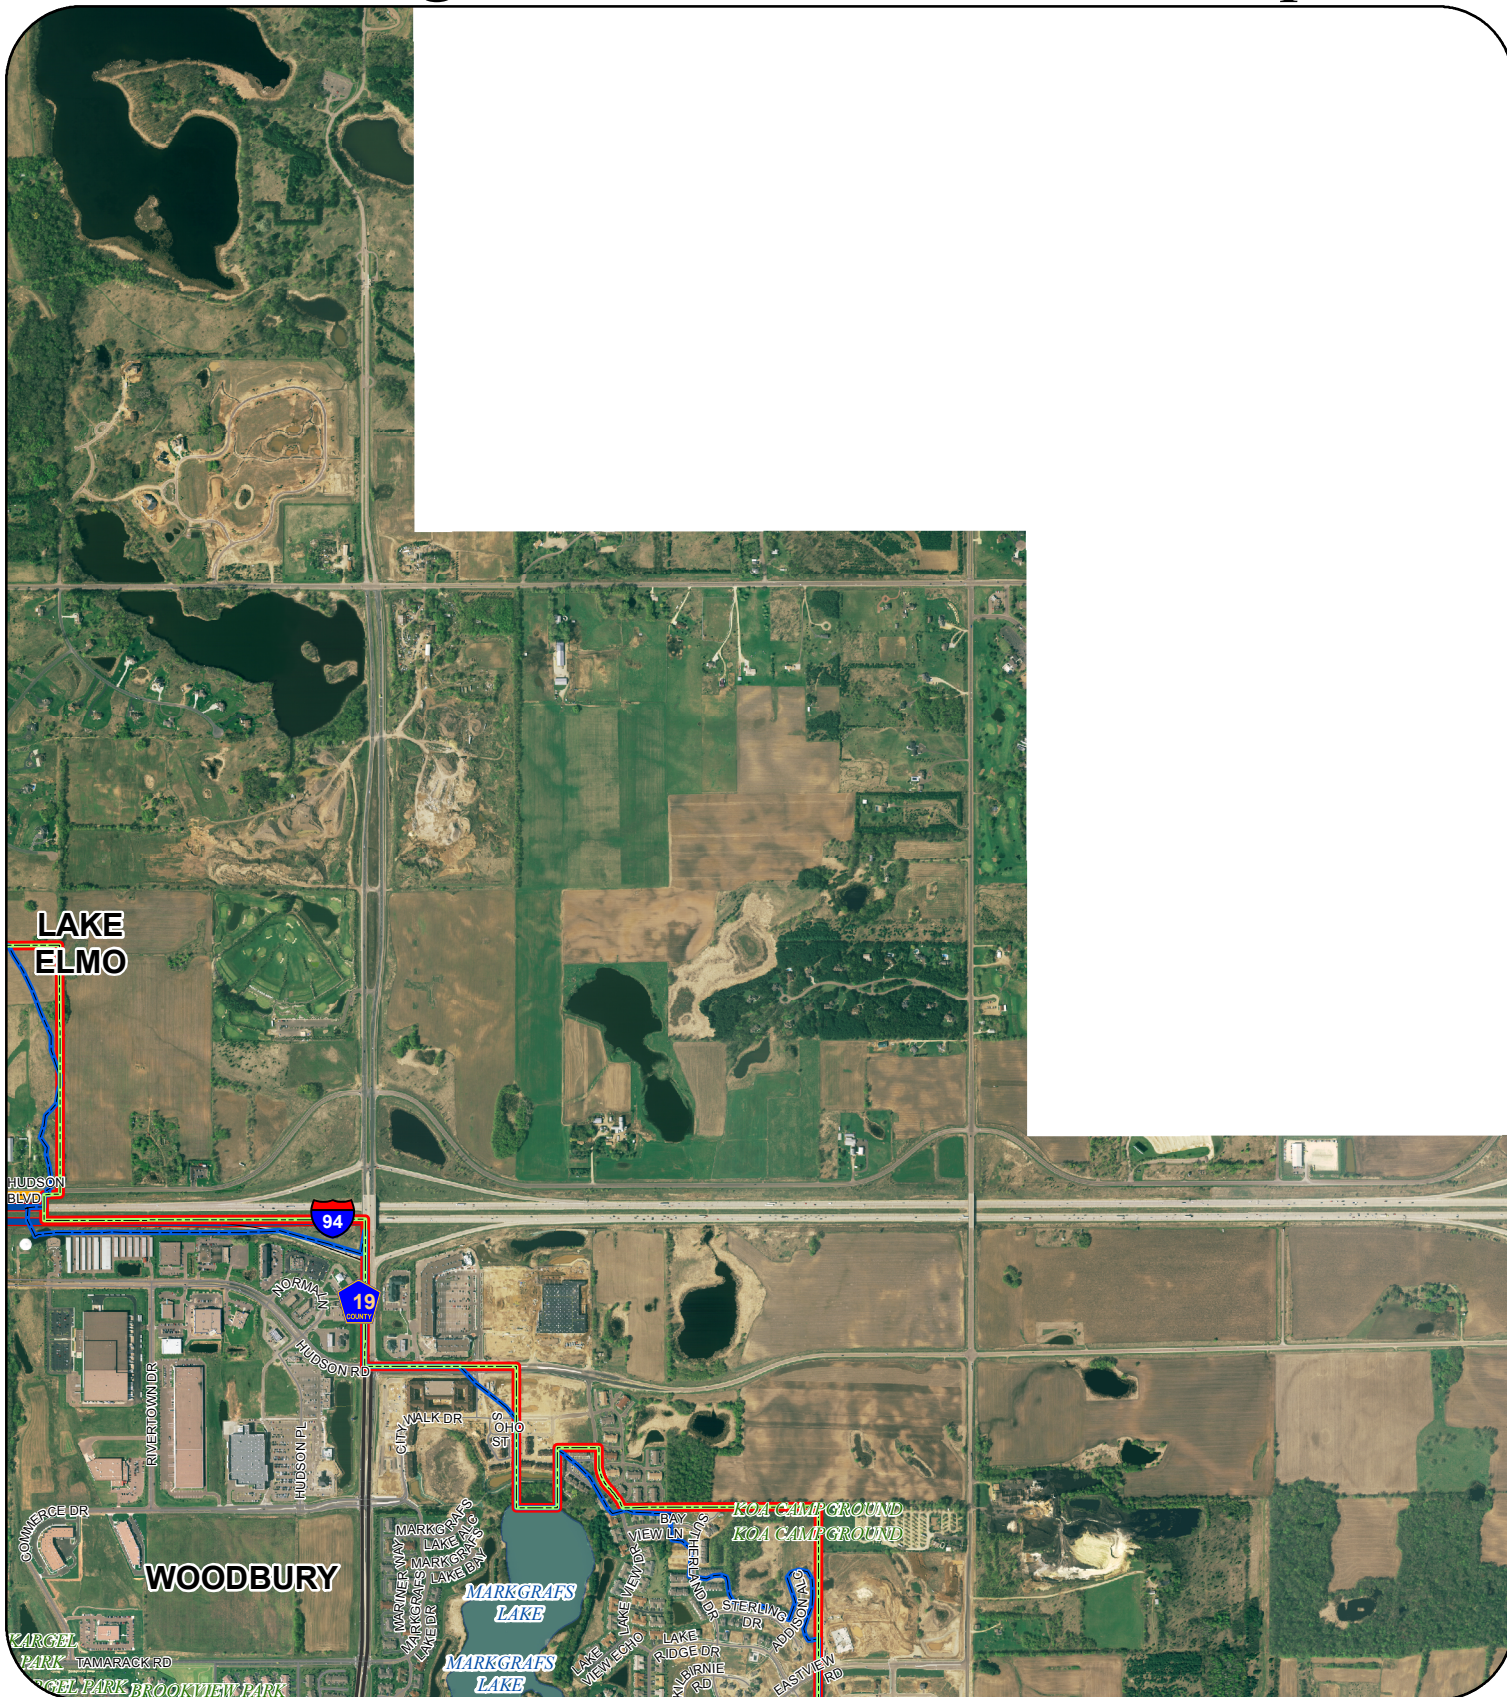

# South Washington Watershed District - Map Atlas

- |                      |                     |                     |             |               |                  |
|----------------------|---------------------|---------------------|-------------|---------------|------------------|
| Management Units     | US Highway          | Ramps               | Streams     | Golf Course   | State/Local Park |
| Subwatershed Regions | State Highway       | Service Roads       | Ditch       | Cemetery      | Island           |
| SWWD                 | Miscellaneous Roads | Private             | Ditch       | National Park | Lake or Pond     |
| Interstate           | County Roads        | Residential Streets | State Trail |               |                  |
| Highway Connector    |                     |                     |             |               |                  |