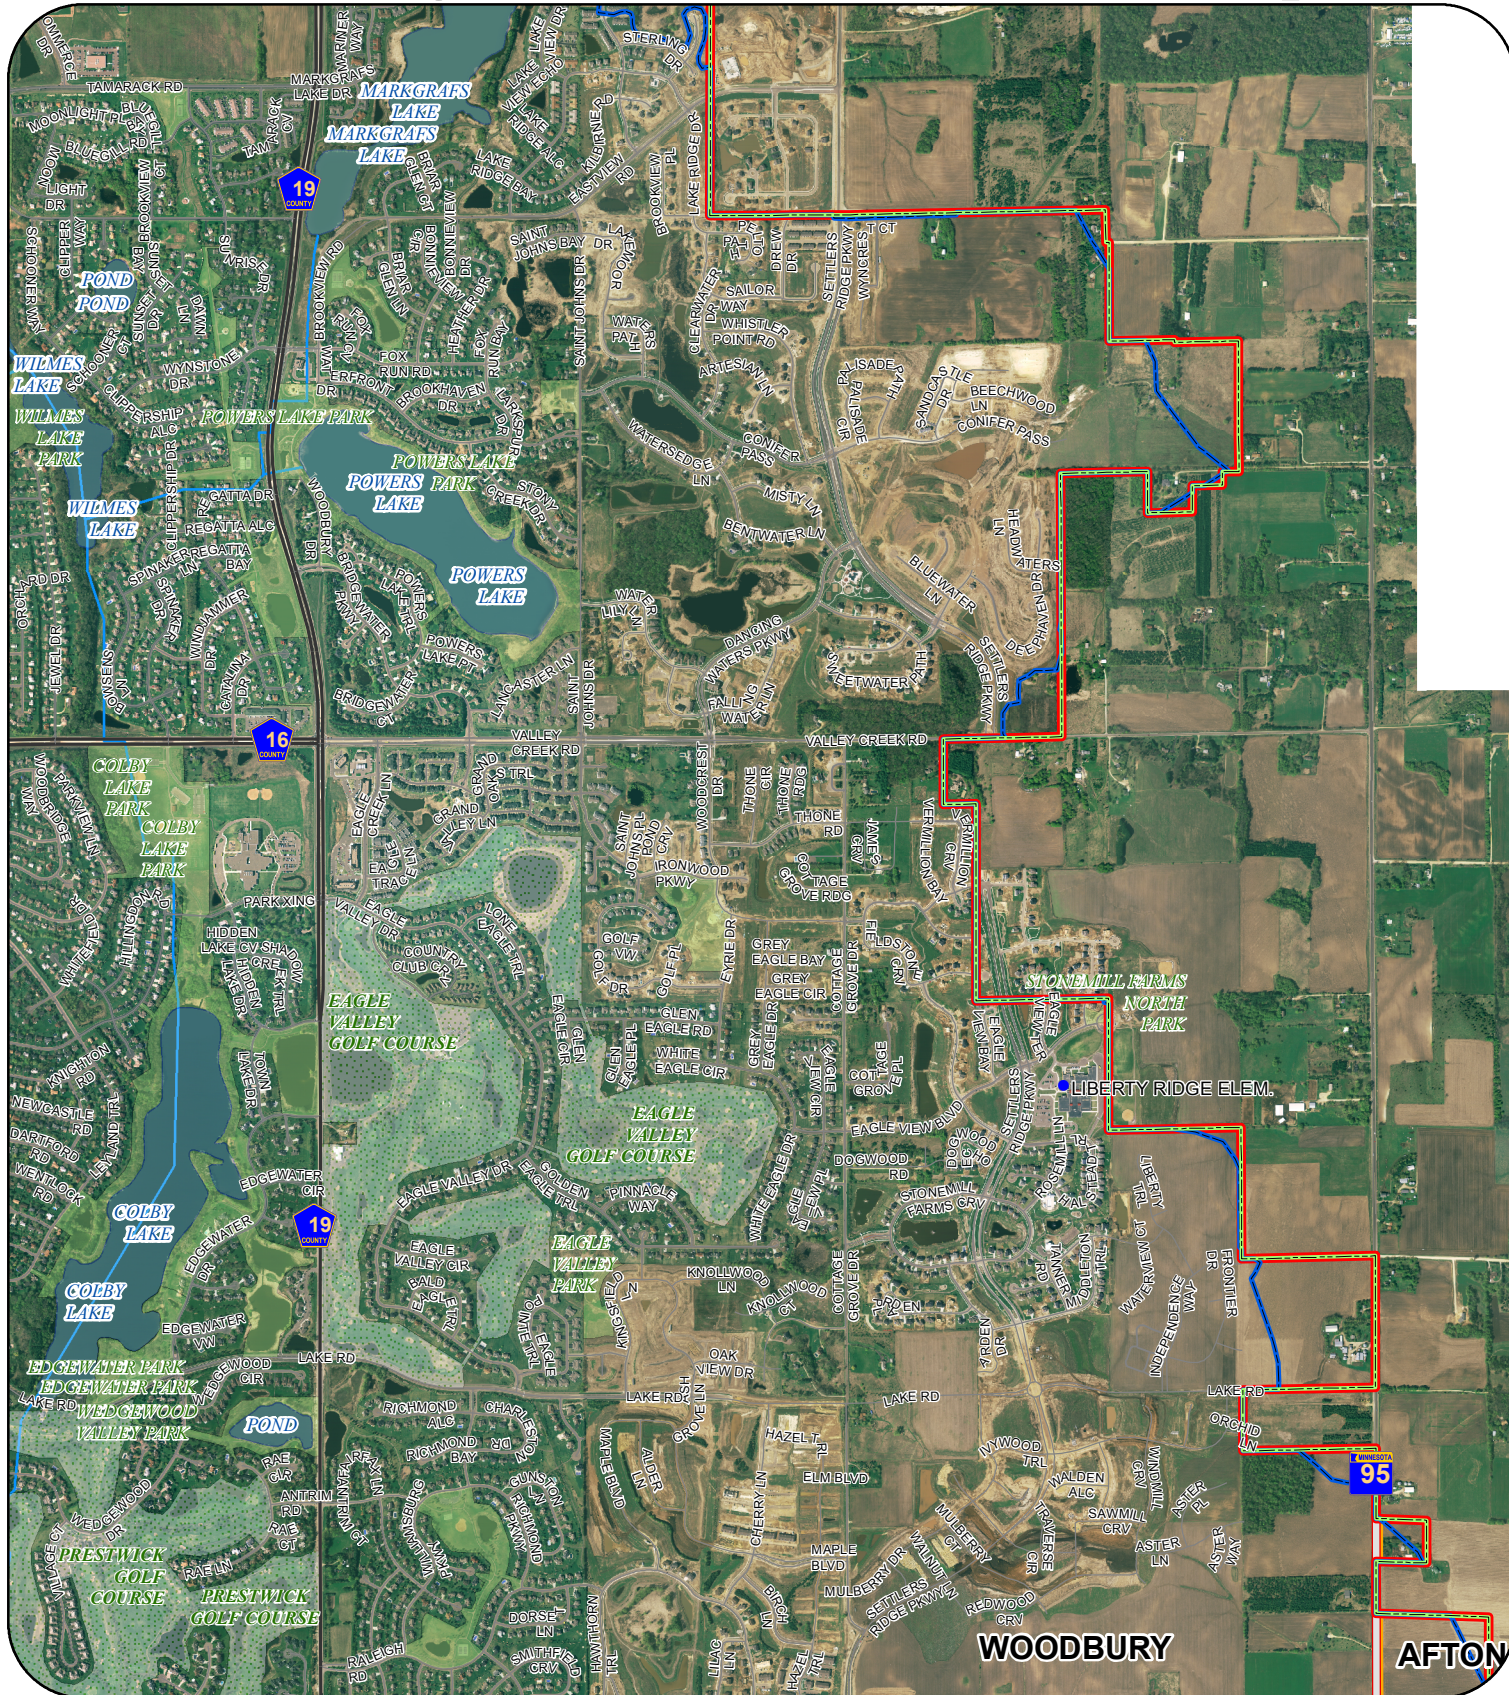

South Washington Watershed District - Map Atlas

Management Units	US Highway	Ramps	Streams	Golf Course	State/Local Park
Subwatershed Regions	State Highway	Service Roads	Railroad Track	Cemetery	Island
SWWD	Miscellaneous Roads	Private	Ditch	National Park	Lake or Pond
Interstate	County Roads	Residential Streets	State Trail		
Highway Connector					