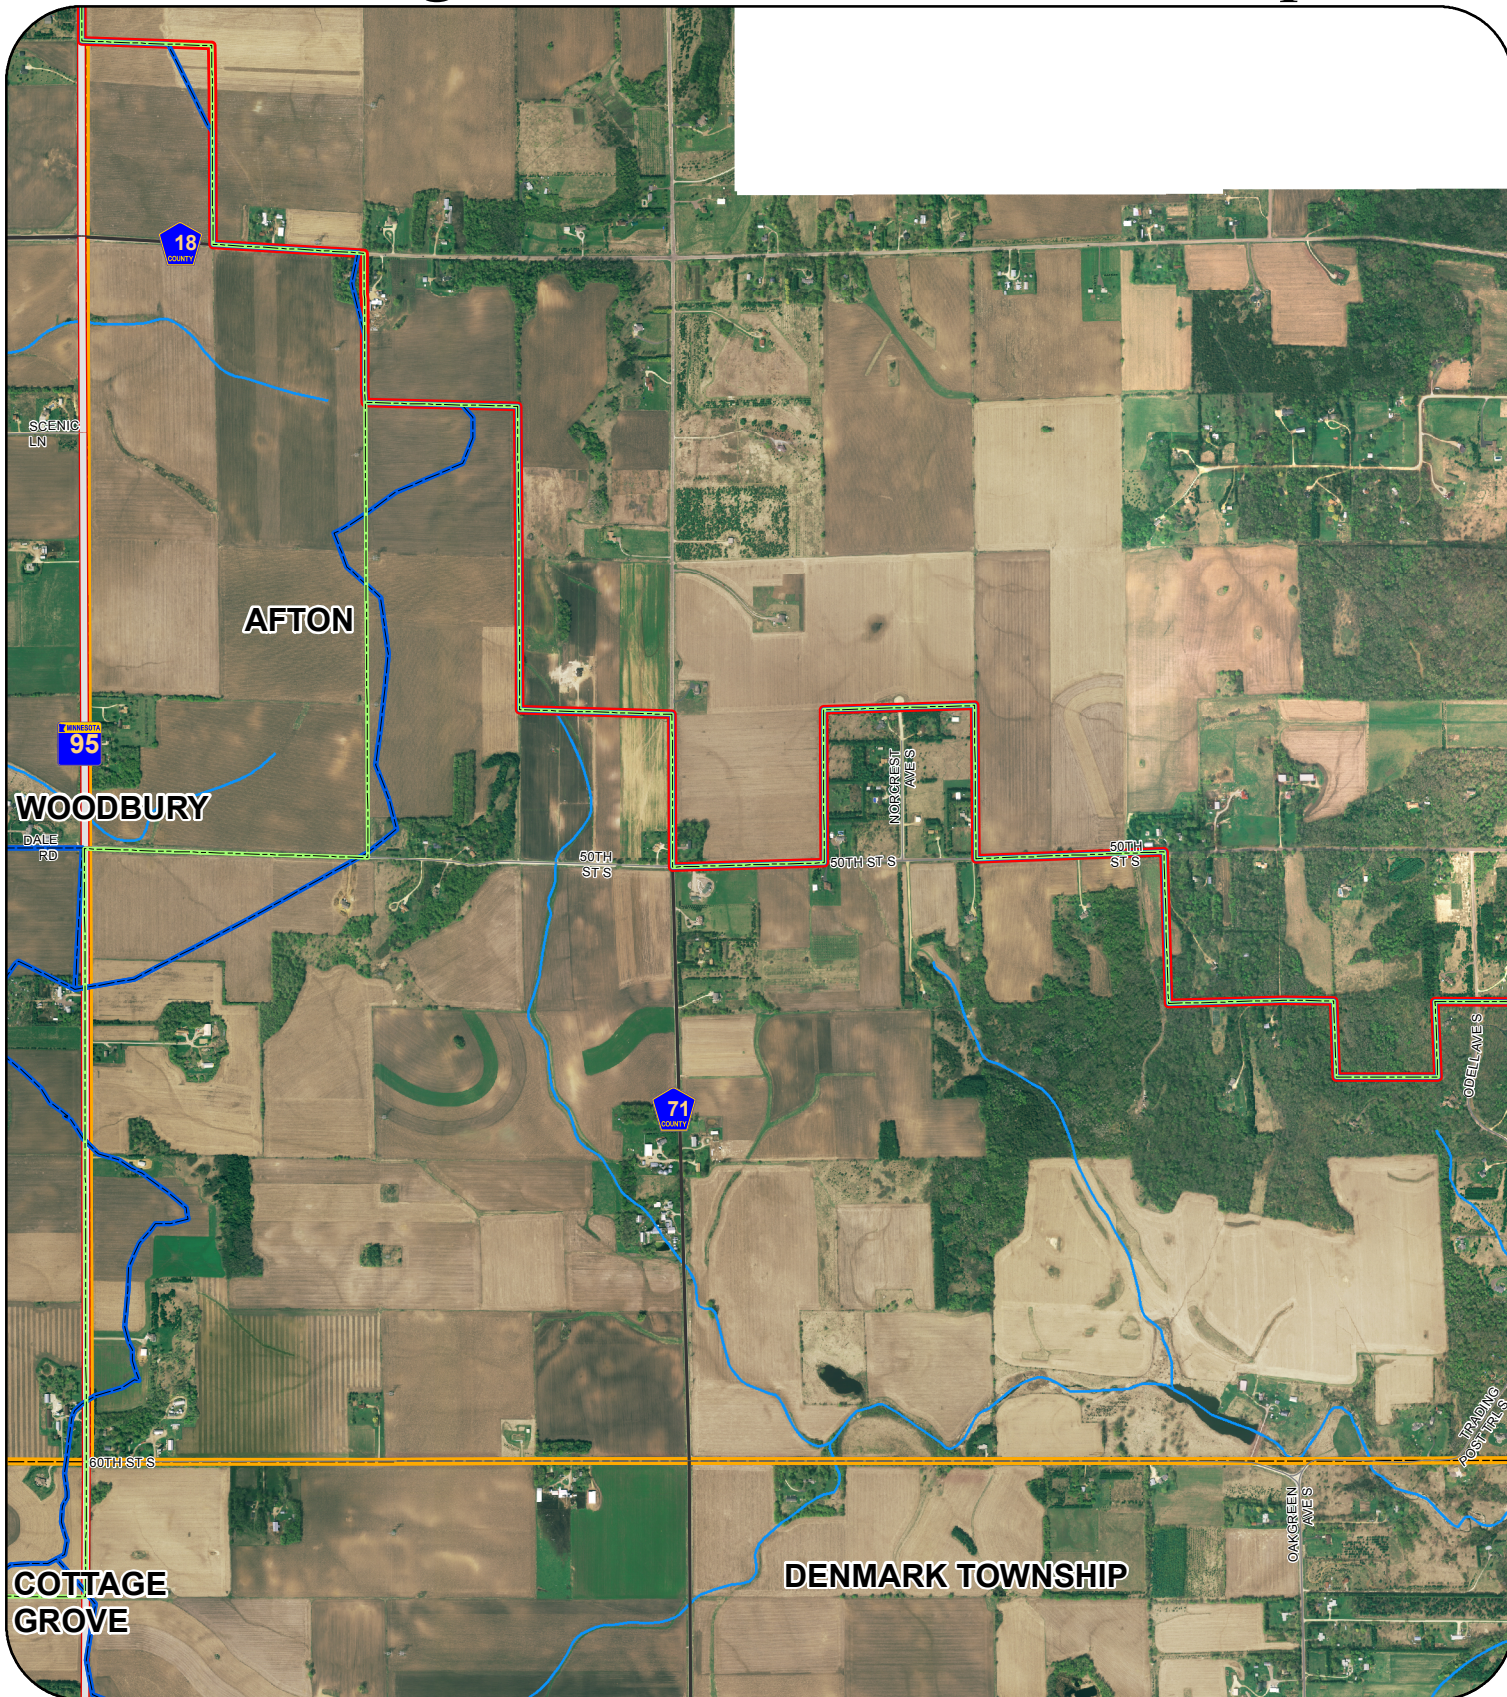

South Washington Watershed District - Map Atlas

- | | | | | | |
|----------------------|---------------------|---------------------|----------------|---------------|------------------|
| Management Units | US Highway | Ramps | Streams | Golf Course | State/Local Park |
| Subwatershed Regions | State Highway | Service Roads | Railroad Track | Cemetery | Island |
| SWWD | Miscellaneous Roads | Private | Ditch | National Park | Lake or Pond |
| Interstate | County Roads | Residential Streets | State Trail | | |
| Highway Connector | | | | | |