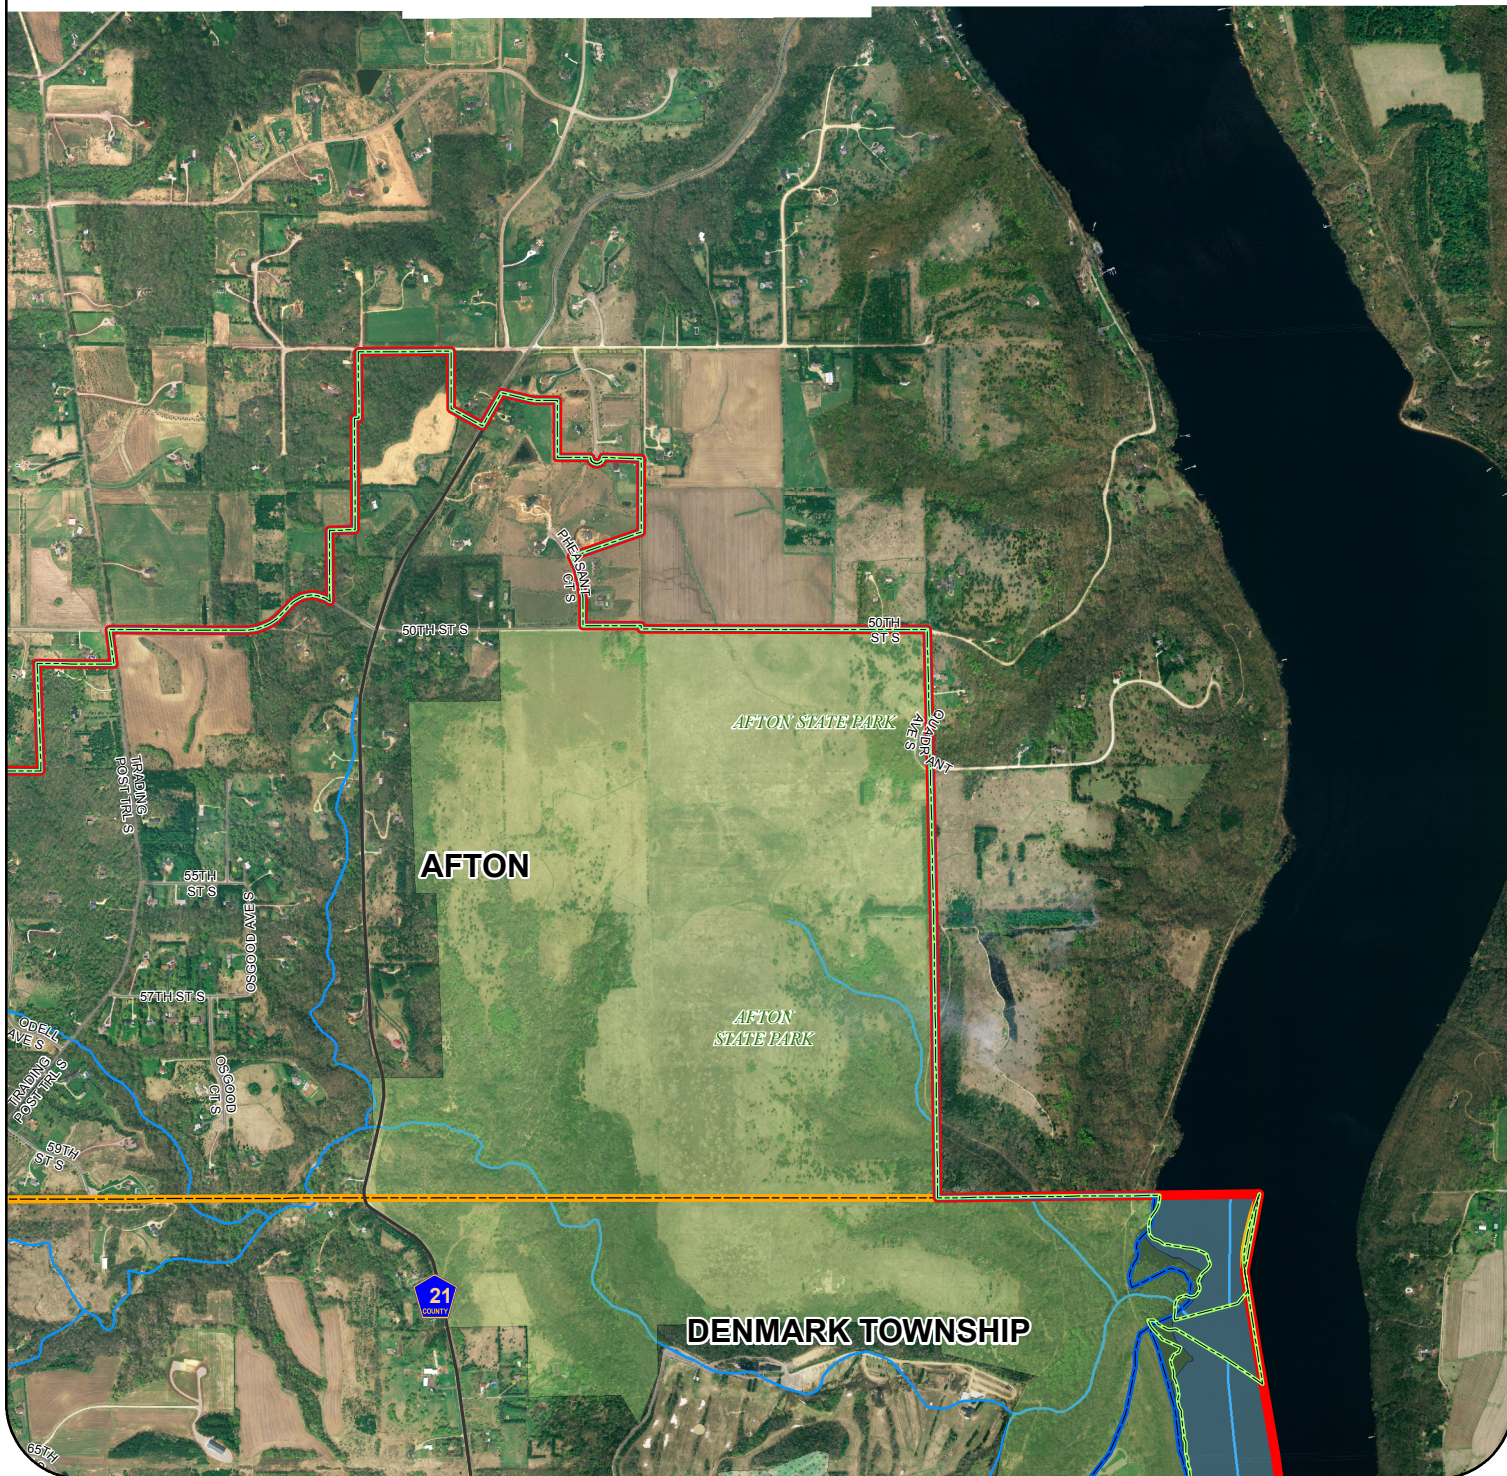

South Washington Watershed District - Map Atlas

- | | | | | | |
|----------------------|---------------------|---------------|----------------|---------------|------------------|
| Management Units | US Highway | Ramps | Streams | Golf Course | State/Local Park |
| Subwatershed Regions | State Highway | Service Roads | Railroad Track | Cemetery | Island |
| SWWD | Miscellaneous Roads | Private | Ditch | National Park | Lake or Pond |
| Interstate | County Roads | | State Trail | | |
| Highway Connector | Residential Streets | | | | |