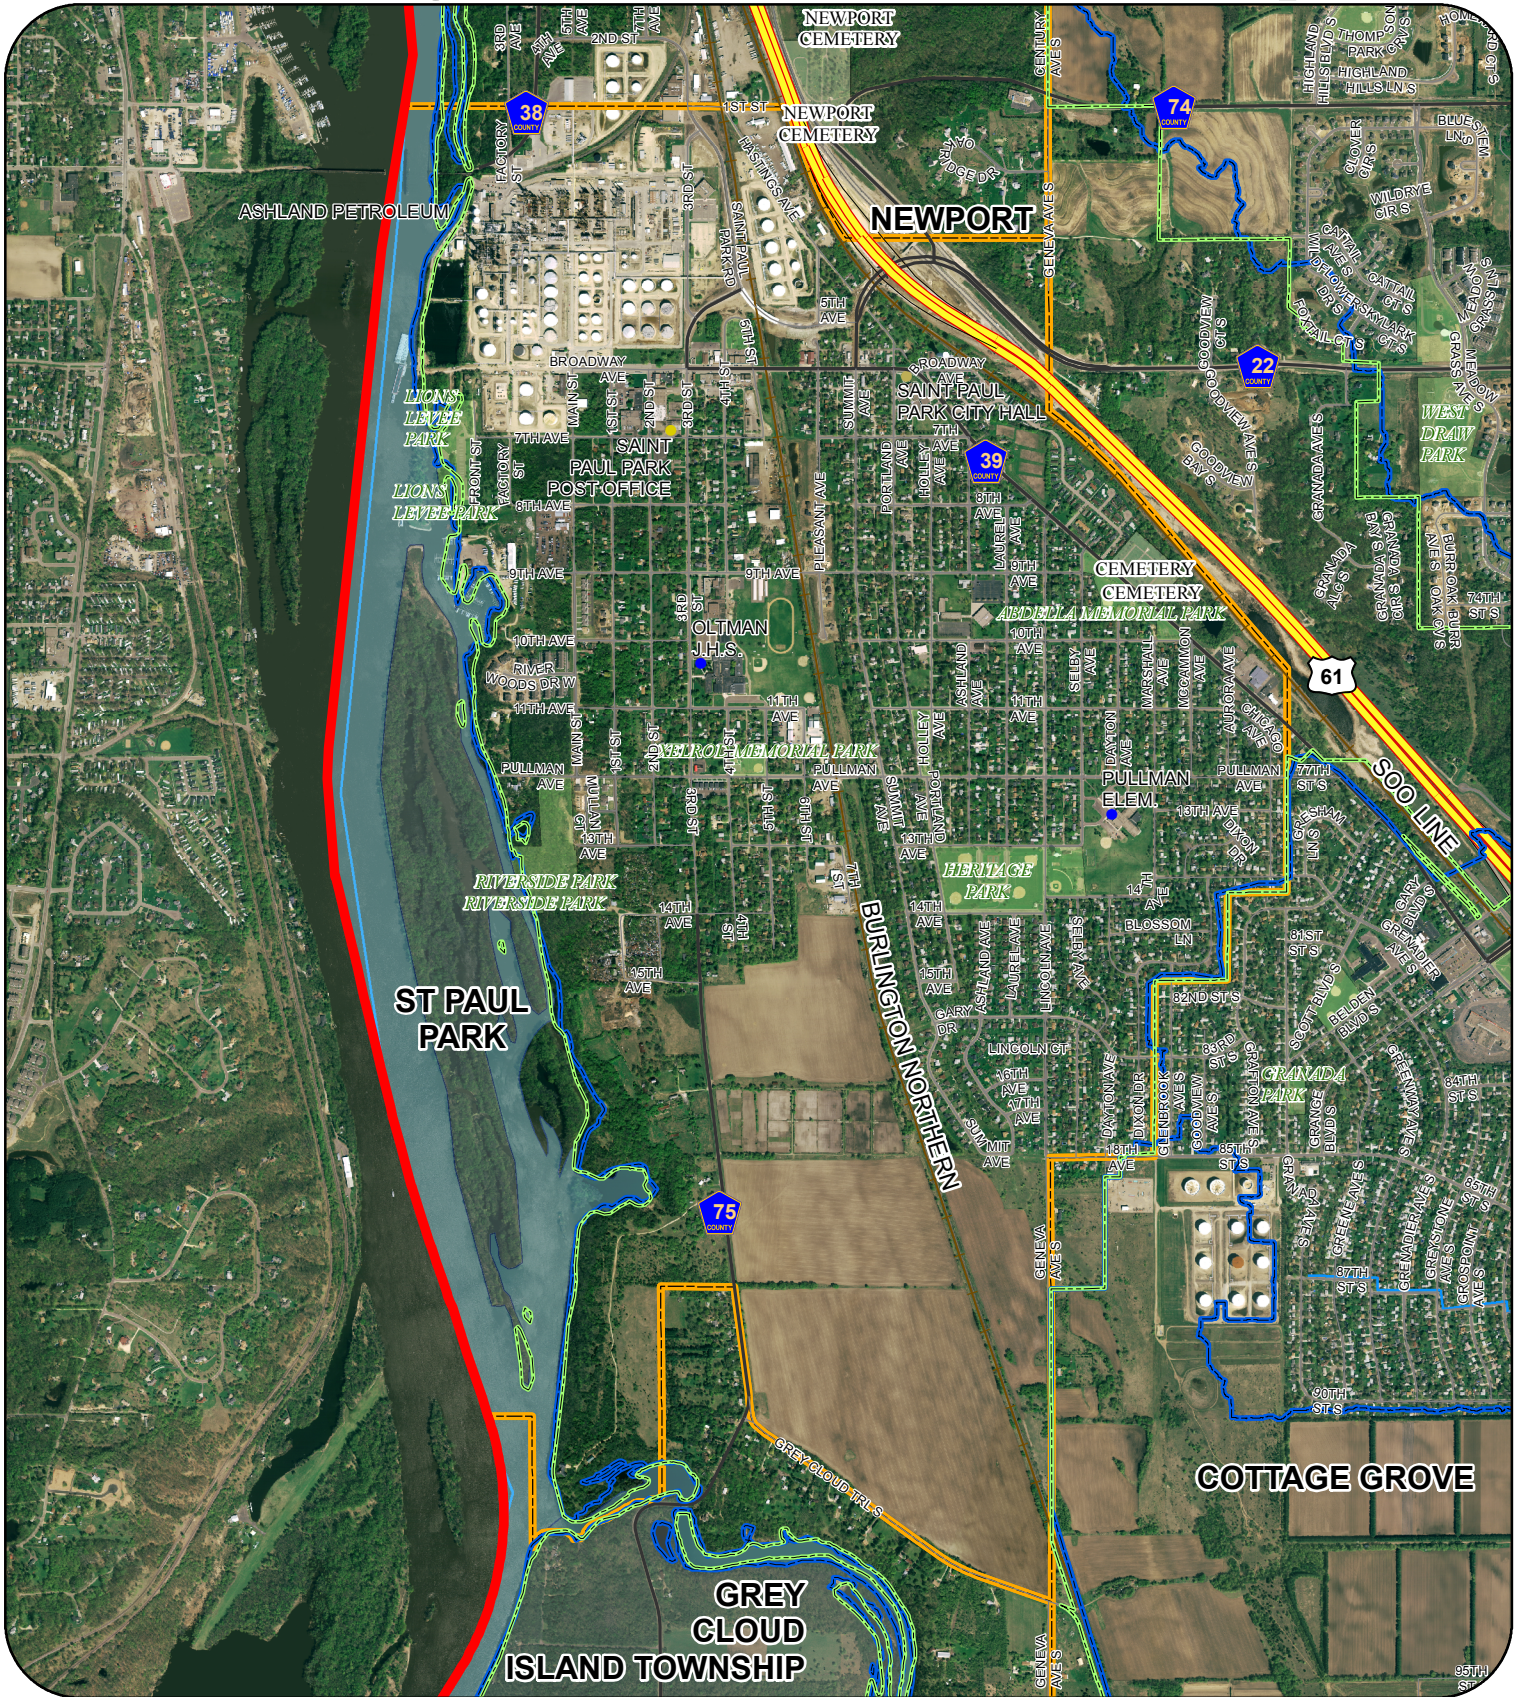

South Washington Watershed District - Map Atlas

- | | | | | | |
|----------------------|---------------------|---------------------|----------------|---------------|------------------|
| Management Units | US Highway | Ramps | Streams | Golf Course | State/Local Park |
| Subwatershed Regions | State Highway | Service Roads | Railroad Track | Cemetery | Island |
| SWWD | Miscellaneous Roads | Private | Ditch | National Park | Lake or Pond |
| Interstate | County Roads | Residential Streets | State Trail | | |
| Highway Connector | | | | | |