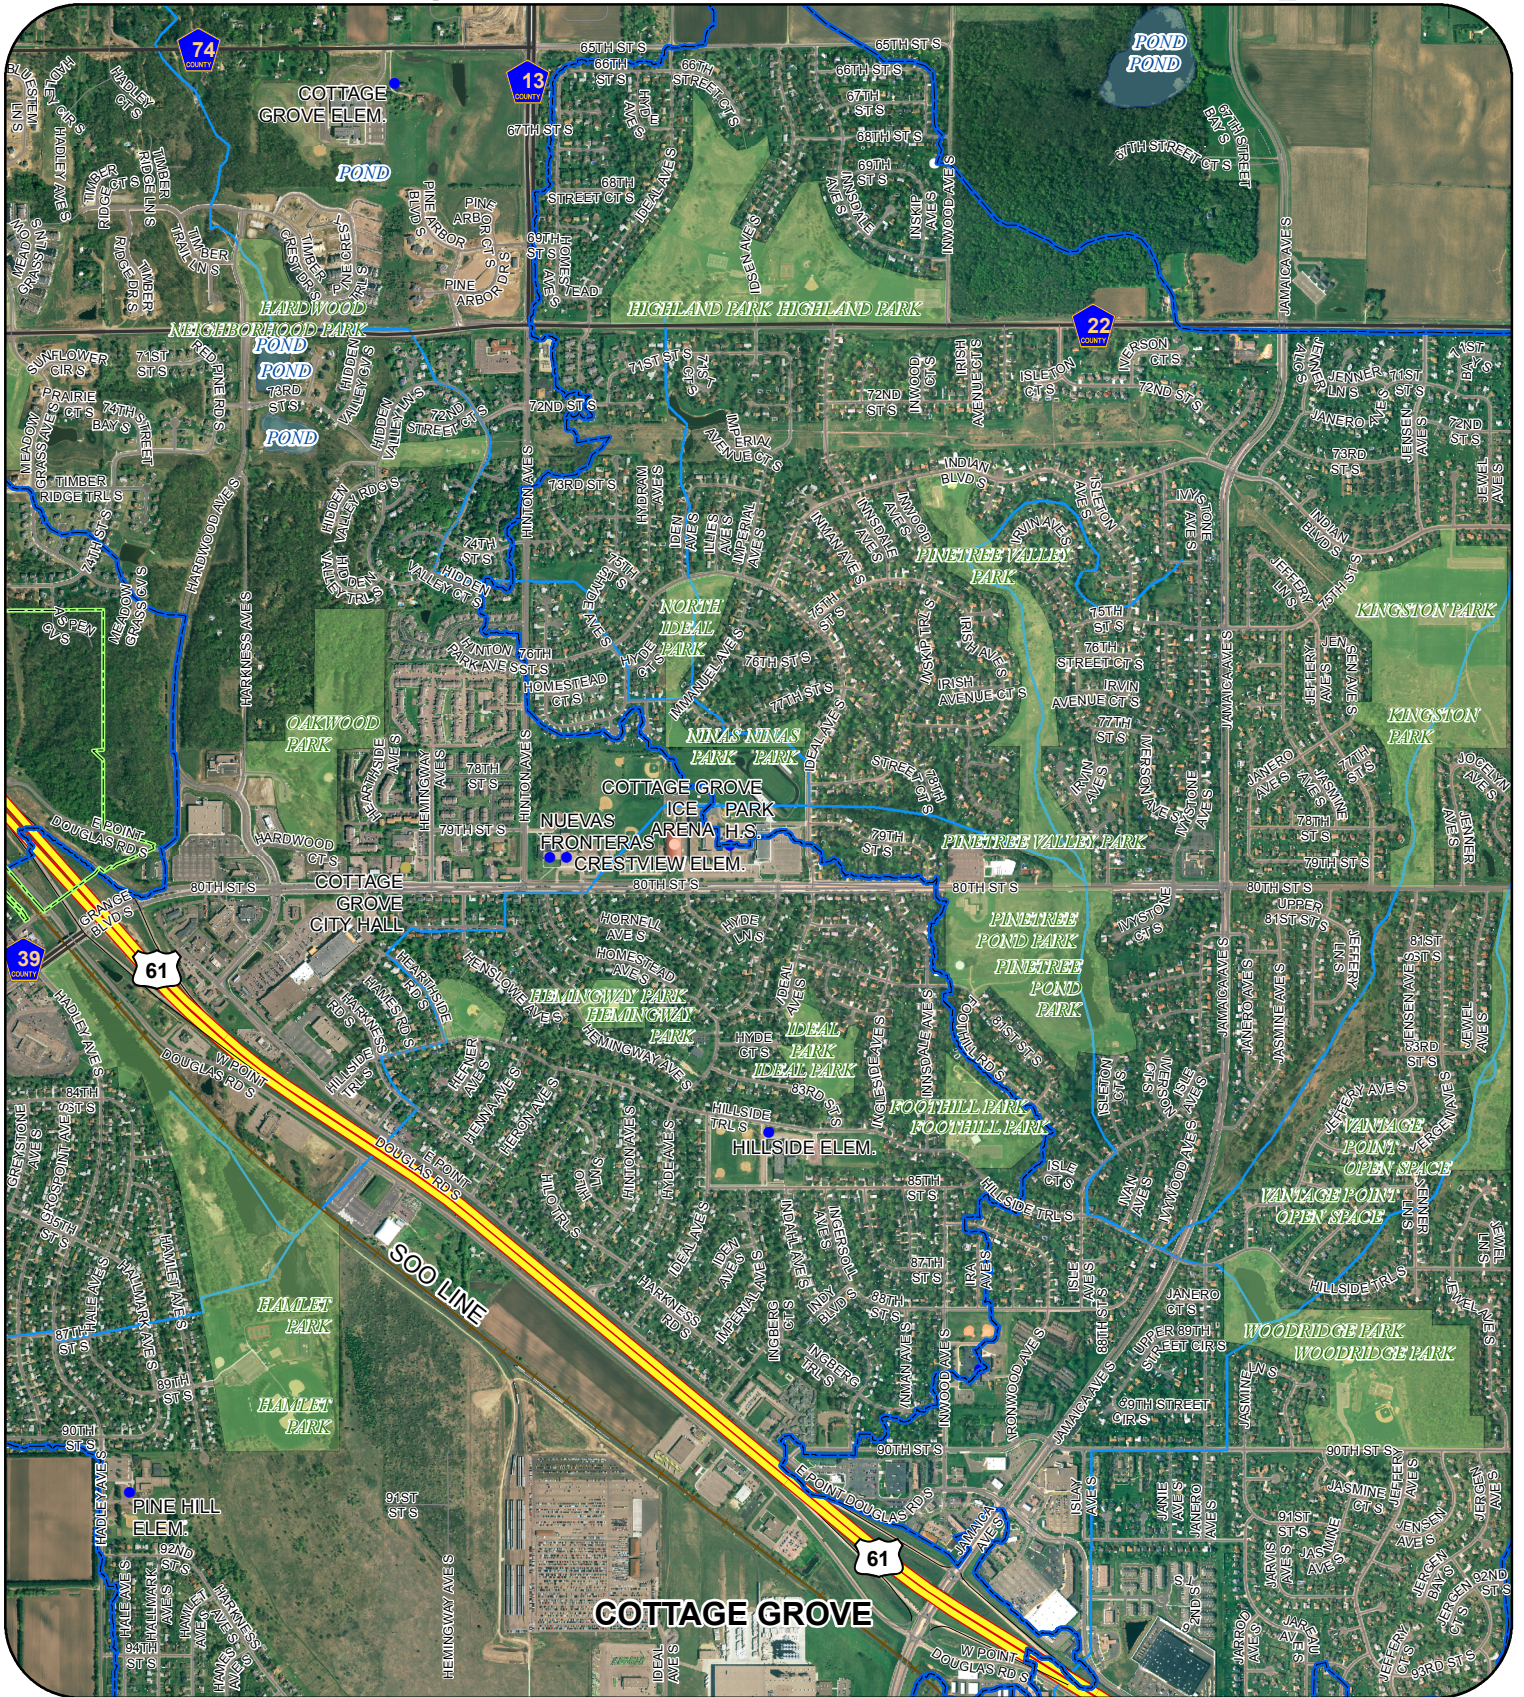

# South Washington Watershed District - Map Atlas

- |                      |                     |                     |                |               |                  |
|----------------------|---------------------|---------------------|----------------|---------------|------------------|
| Management Units     | US Highway          | Ramps               | Streams        | Golf Course   | State/Local Park |
| Subwatershed Regions | State Highway       | Service Roads       | Railroad Track | Cemetery      | Island           |
| SWWD                 | Miscellaneous Roads | Private             | Ditch          | National Park | Lake or Pond     |
| Interstate           | County Roads        | Residential Streets | State Trail    |               |                  |
| Highway Connector    |                     |                     |                |               |                  |