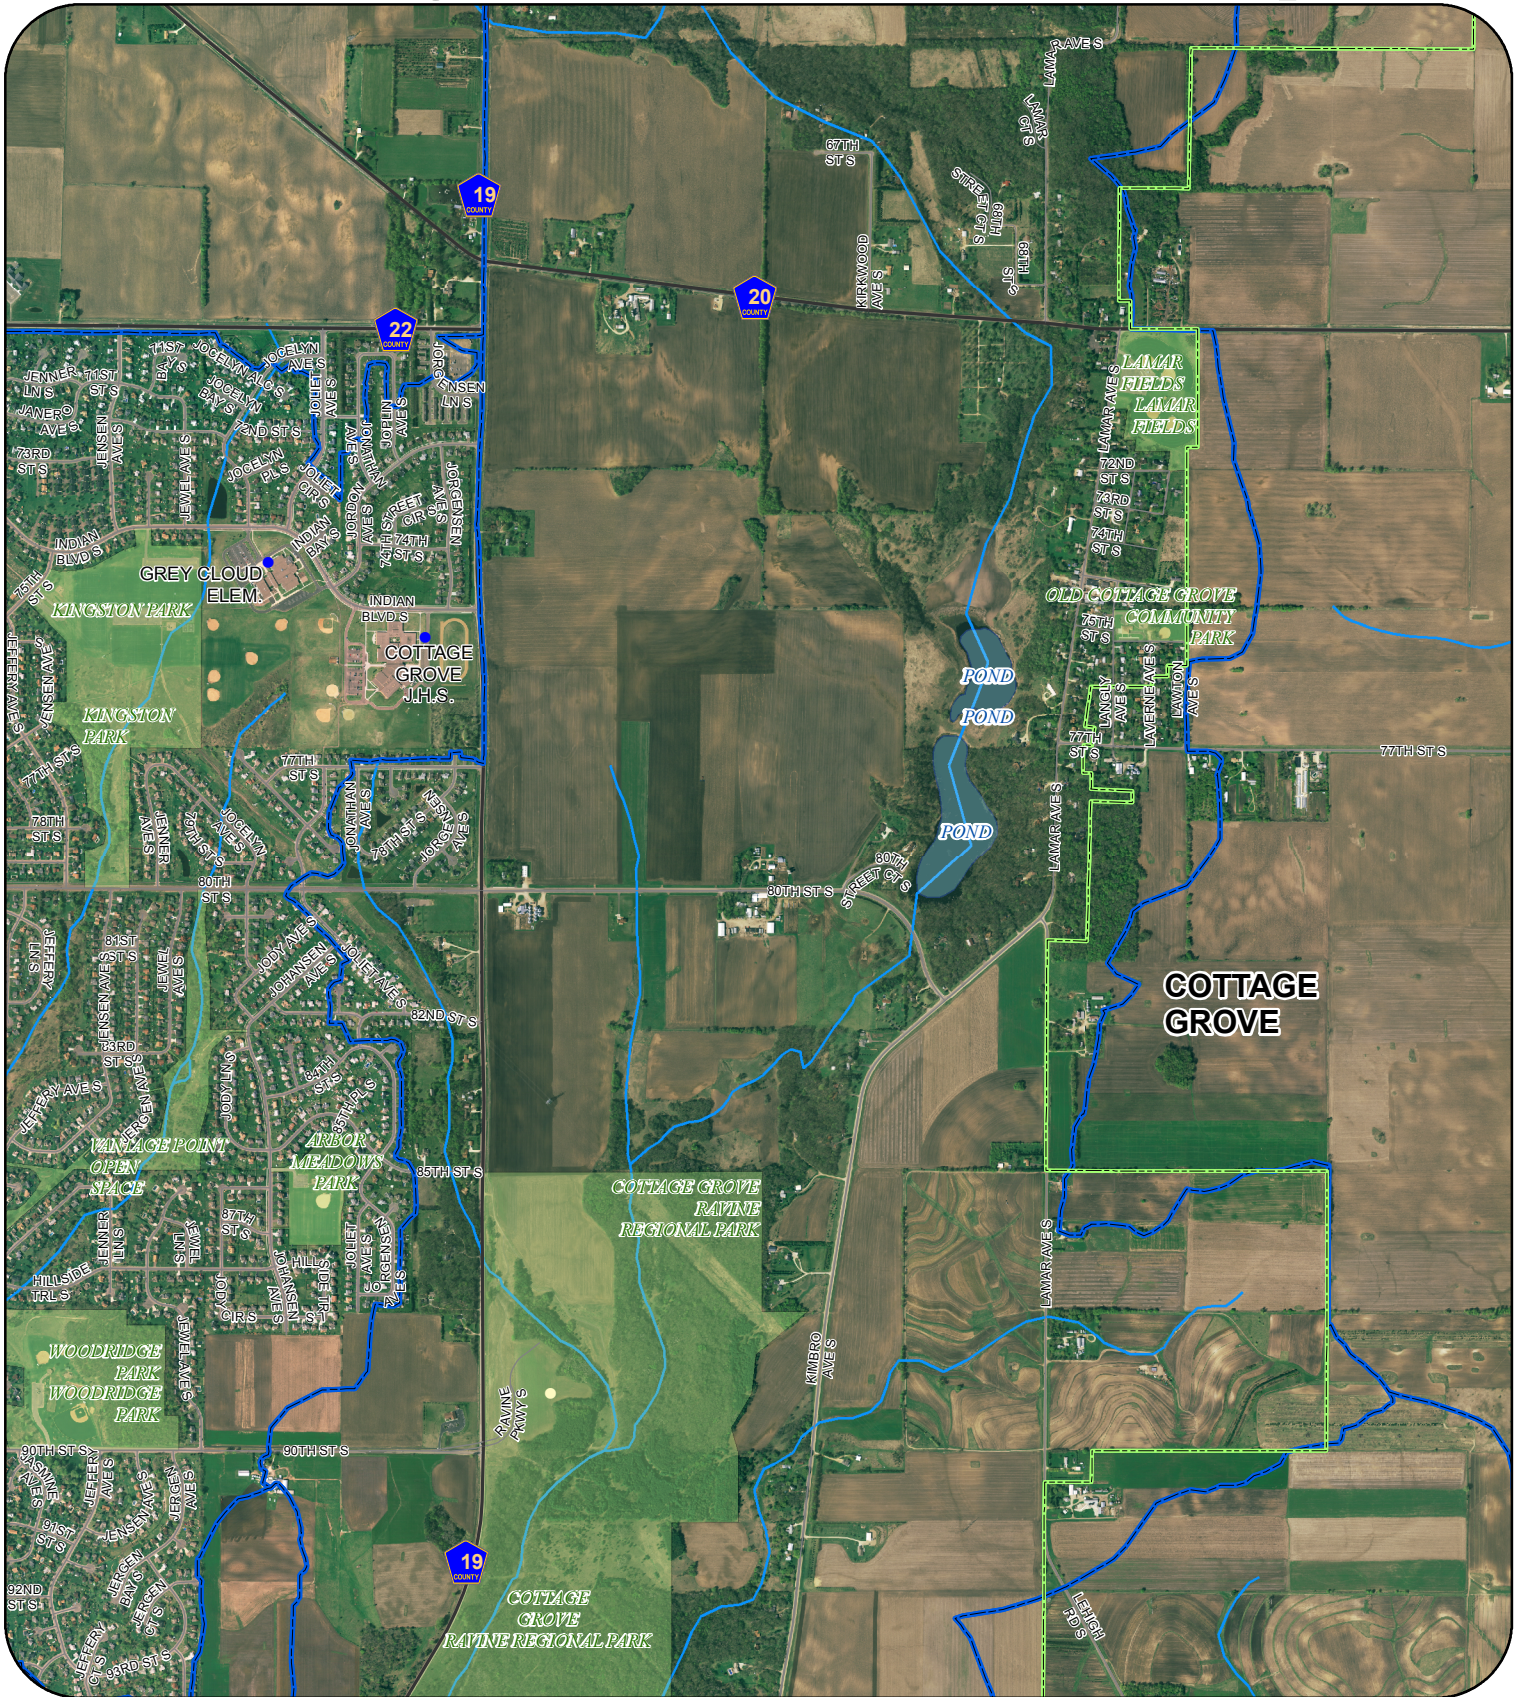

# South Washington Watershed District - Map Atlas

- |                      |                     |                     |                |               |                  |
|----------------------|---------------------|---------------------|----------------|---------------|------------------|
| Management Units     | US Highway          | Ramps               | Streams        | Golf Course   | State/Local Park |
| Subwatershed Regions | State Highway       | Service Roads       | Railroad Track | Cemetery      | Island           |
| SWWD                 | Miscellaneous Roads | Private             | Ditch          | National Park | Lake or Pond     |
| Interstate           | County Roads        | Residential Streets | State Trail    |               |                  |
| Highway Connector    |                     |                     |                |               |                  |