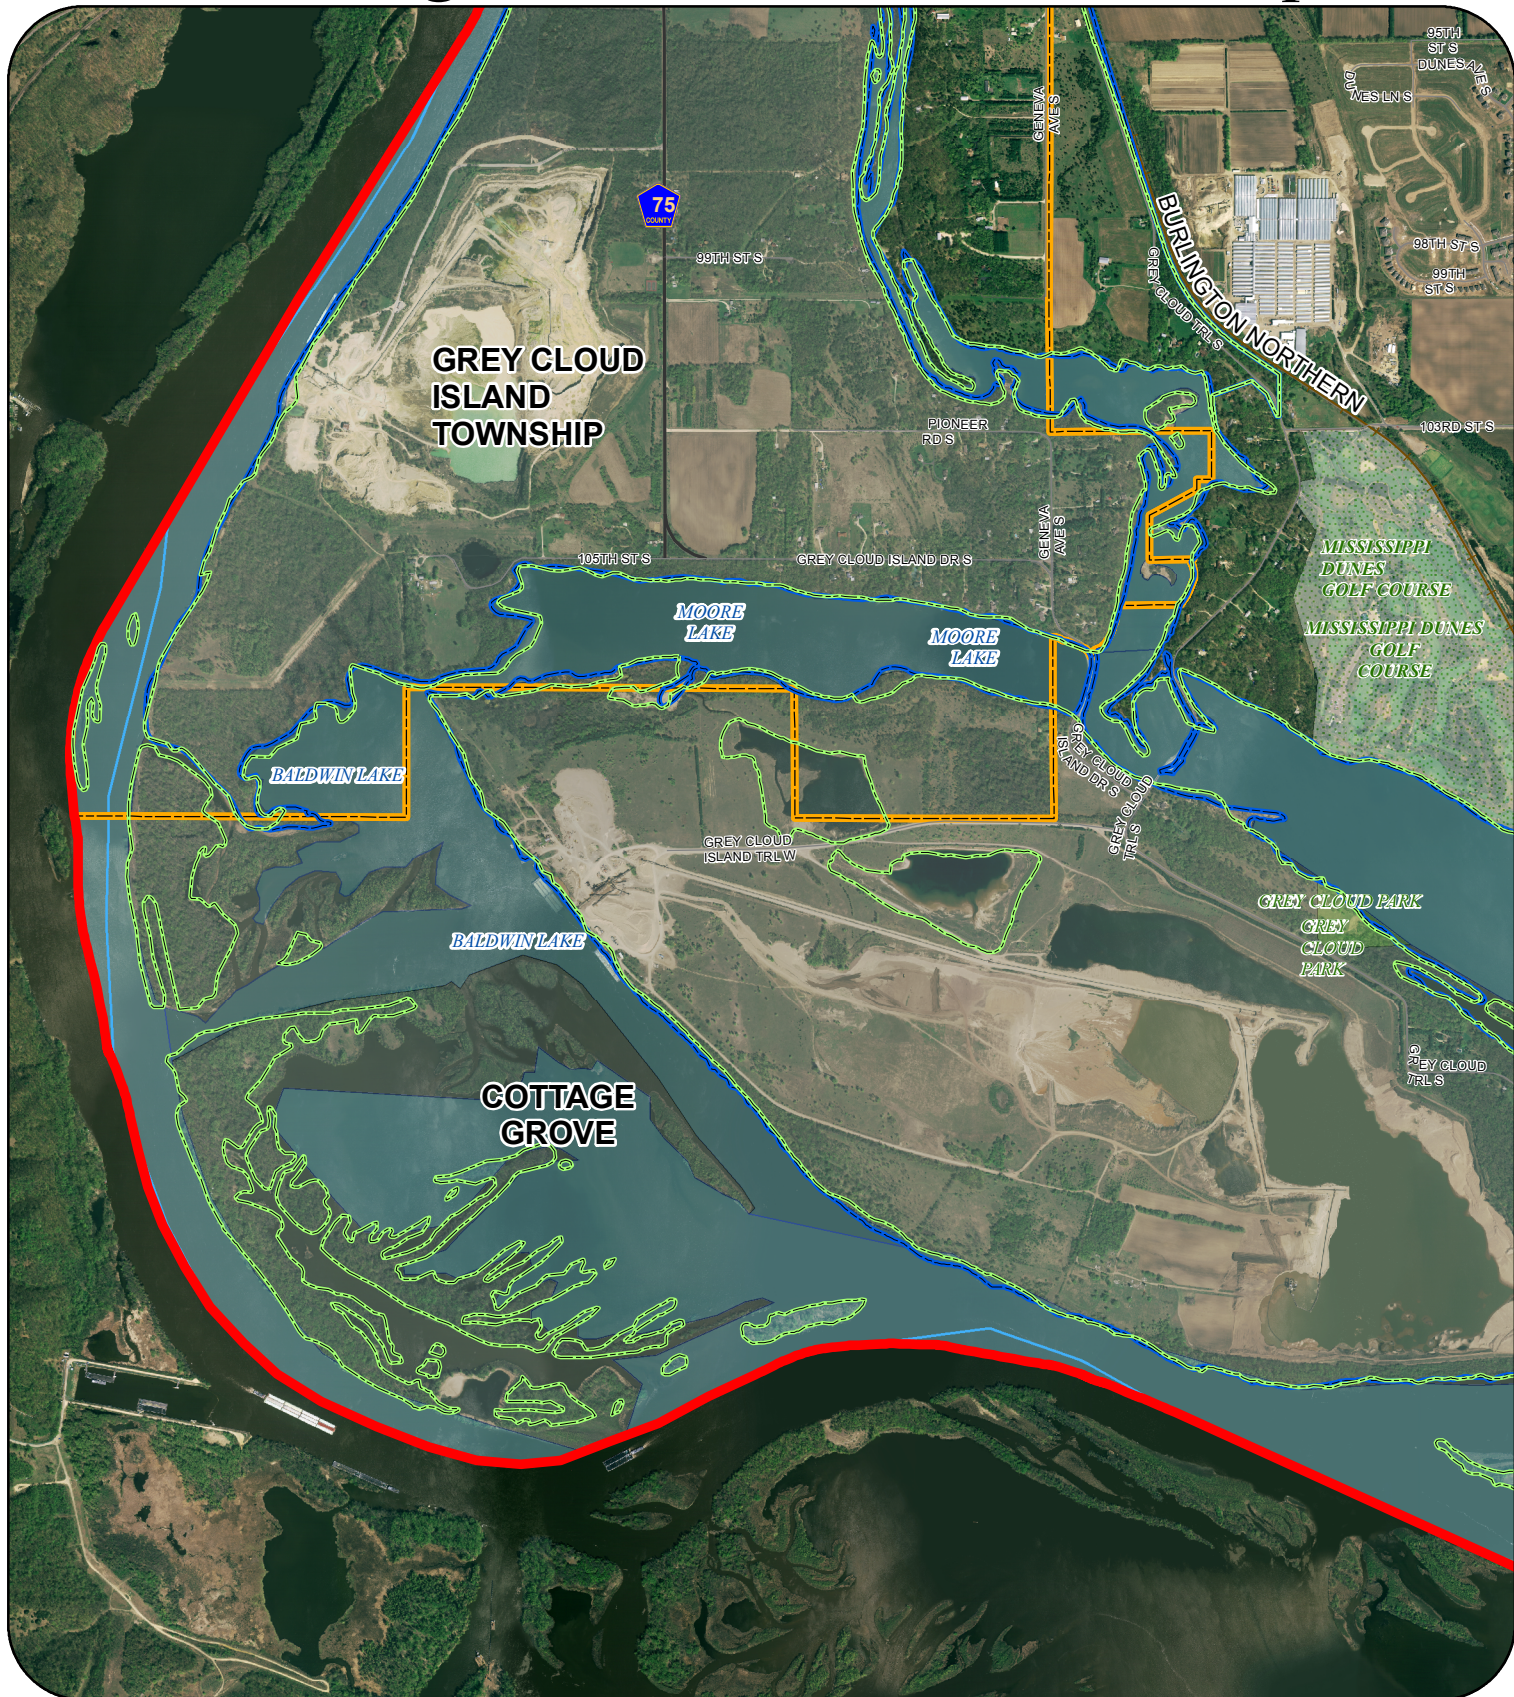

South Washington Watershed District - Map Atlas

- | | | | | | |
|----------------------|---------------------|---------------------|----------------|---------------|------------------|
| Management Units | US Highway | Ramps | Streams | Golf Course | State/Local Park |
| Subwatershed Regions | State Highway | Service Roads | Railroad Track | Cemetery | Island |
| SWWD | Miscellaneous Roads | Private | Ditch | National Park | Lake or Pond |
| Interstate | County Roads | Residential Streets | State Trail | | |
| Highway Connector | | | | | |