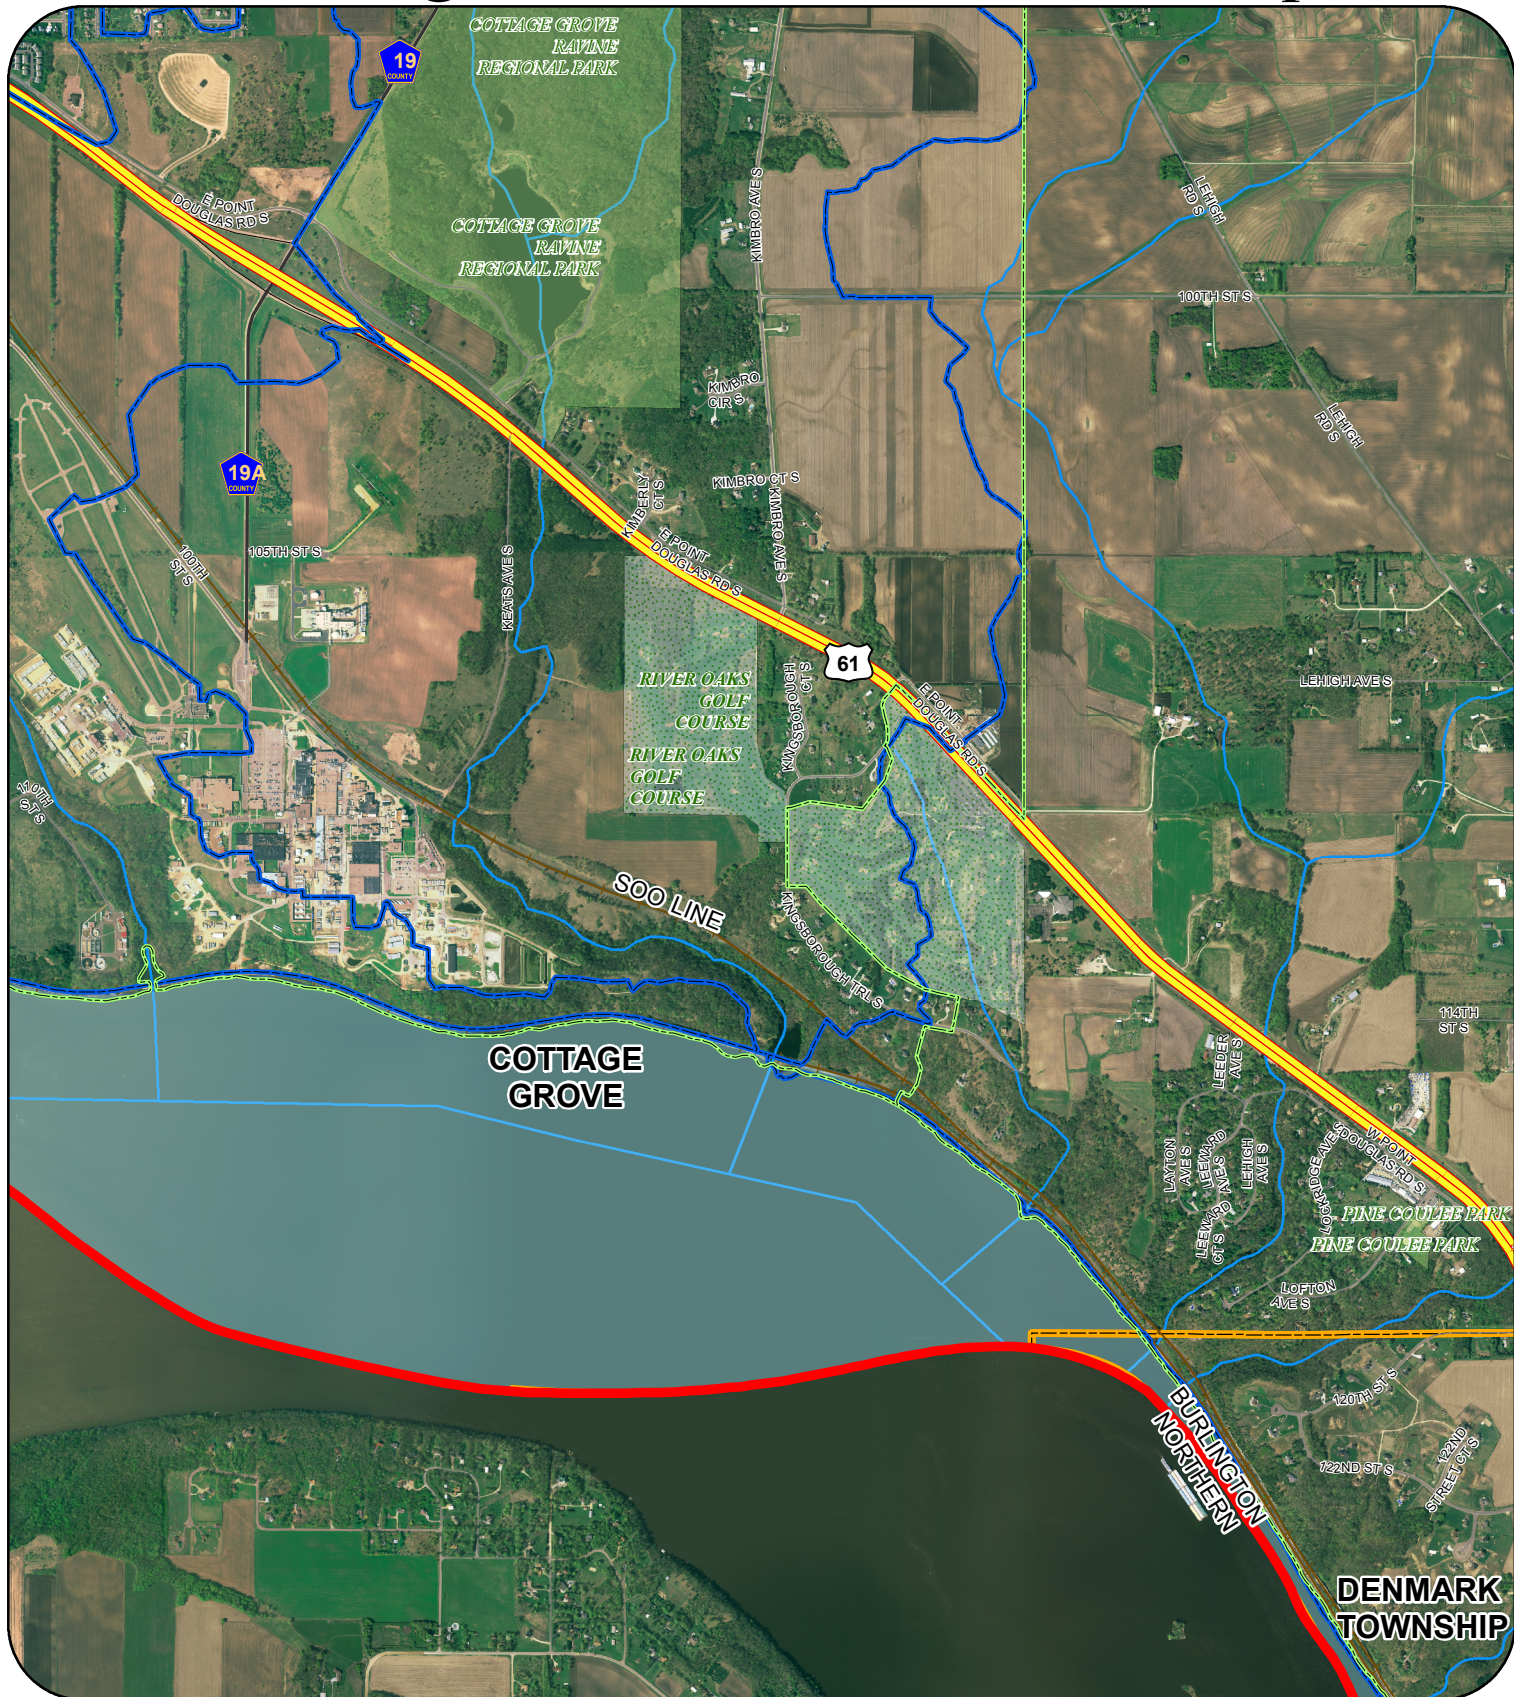

# South Washington Watershed District - Map Atlas

- |                      |                     |                     |                |               |                  |
|----------------------|---------------------|---------------------|----------------|---------------|------------------|
| Management Units     | US Highway          | Ramps               | Streams        | Golf Course   | State/Local Park |
| Subwatershed Regions | State Highway       | Service Roads       | Railroad Track | Cemetery      | Island           |
| SWWD                 | Miscellaneous Roads | Private             | Ditch          | National Park | Lake or Pond     |
| Interstate           | County Roads        | Residential Streets | State Trail    |               |                  |
| Highway Connector    |                     |                     |                |               |                  |