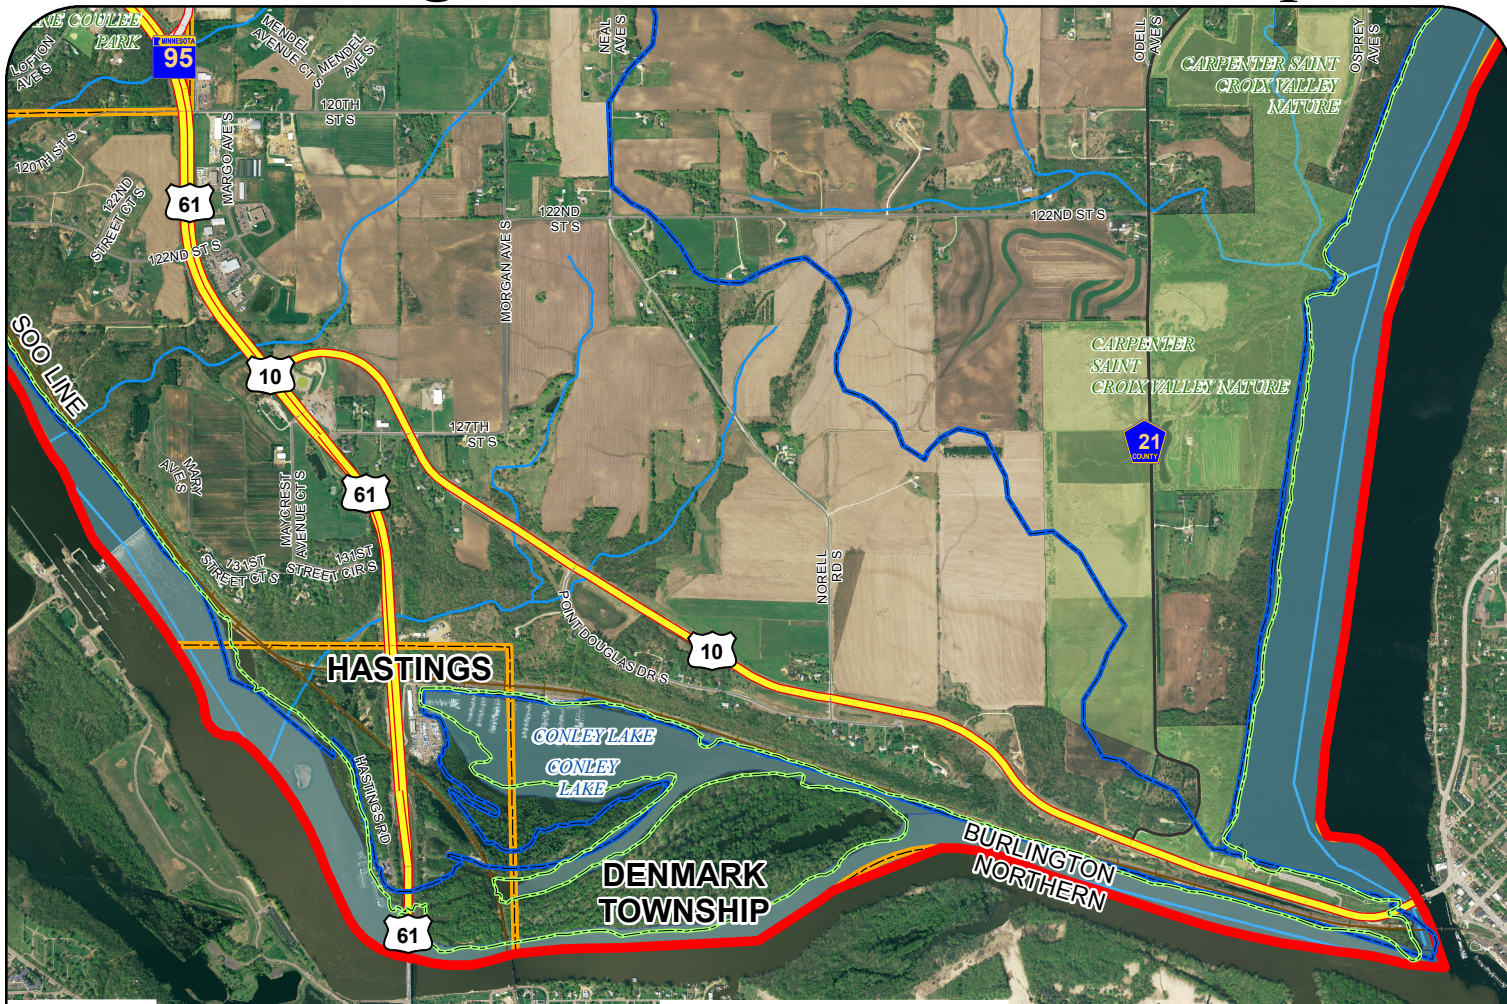

South Washington Watershed District - Map Atlas

Management Units	US Highway	Ramps	Streams	Golf Course	State/Local Park
Subwatershed Regions	State Highway	Service Roads	Ditch	Cemetery	Island
SWWD	Miscellaneous Roads	Private	State Trail	National Park	Lake or Pond
Interstate	County Roads				
Highway Connector	Residential Streets				

Miles

Source: TLG Data Index ID - F4 Sheet 20