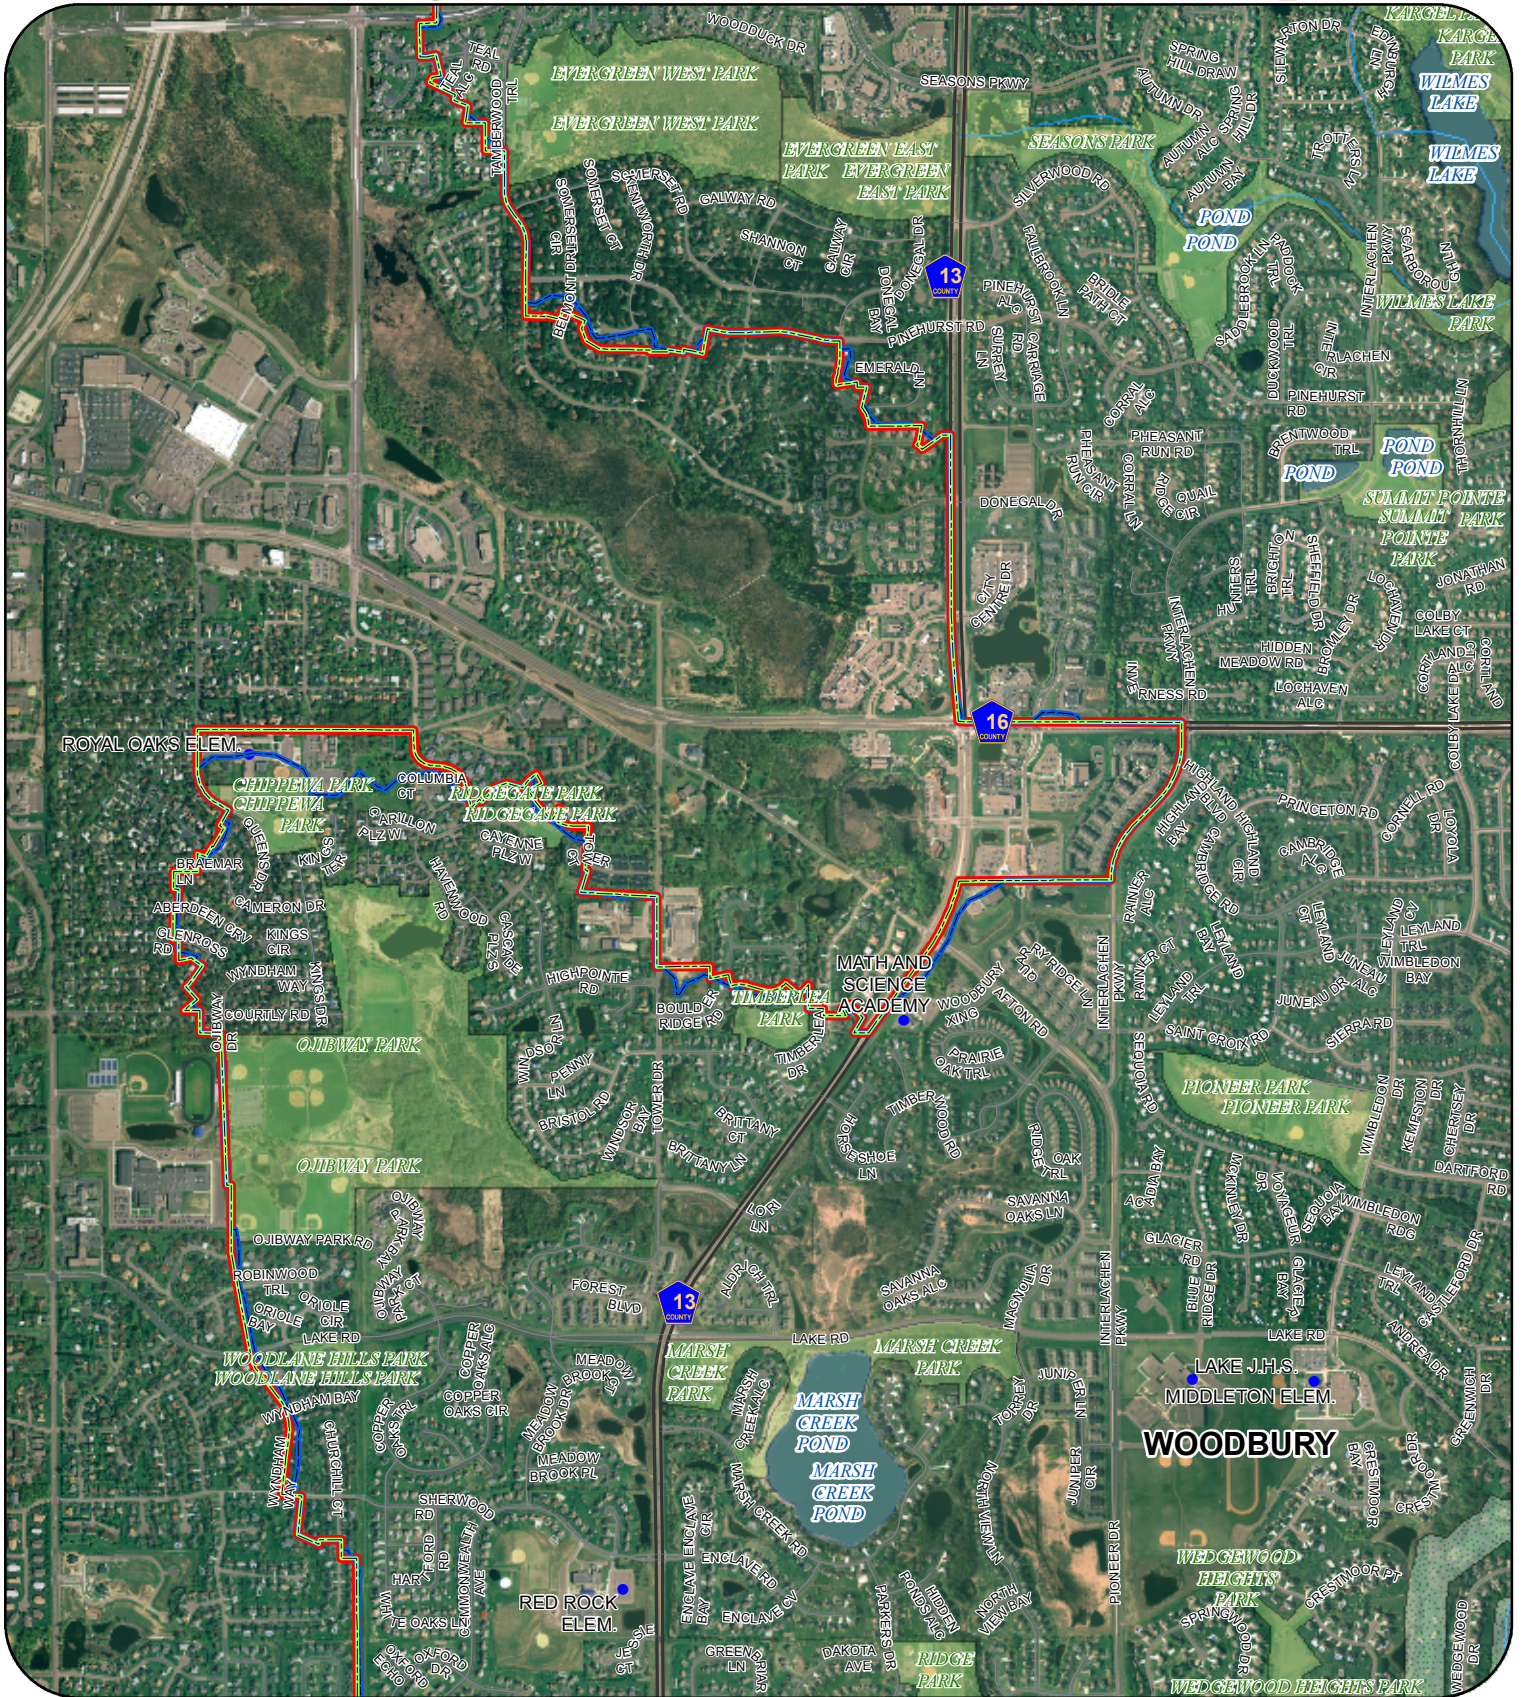

South Washington Watershed District - Map Atlas

Management Units	US Highway	Ramps	Streams	Golf Course	State/Local Park
Subwatershed Regions	State Highway	Service Roads	Railroad Track	Cemetery	Island
SWWD	Miscellaneous Roads	Private	Ditch	National Park	Lake or Pond
Interstate	County Roads	Residential Streets	State Trail		
Highway Connector					