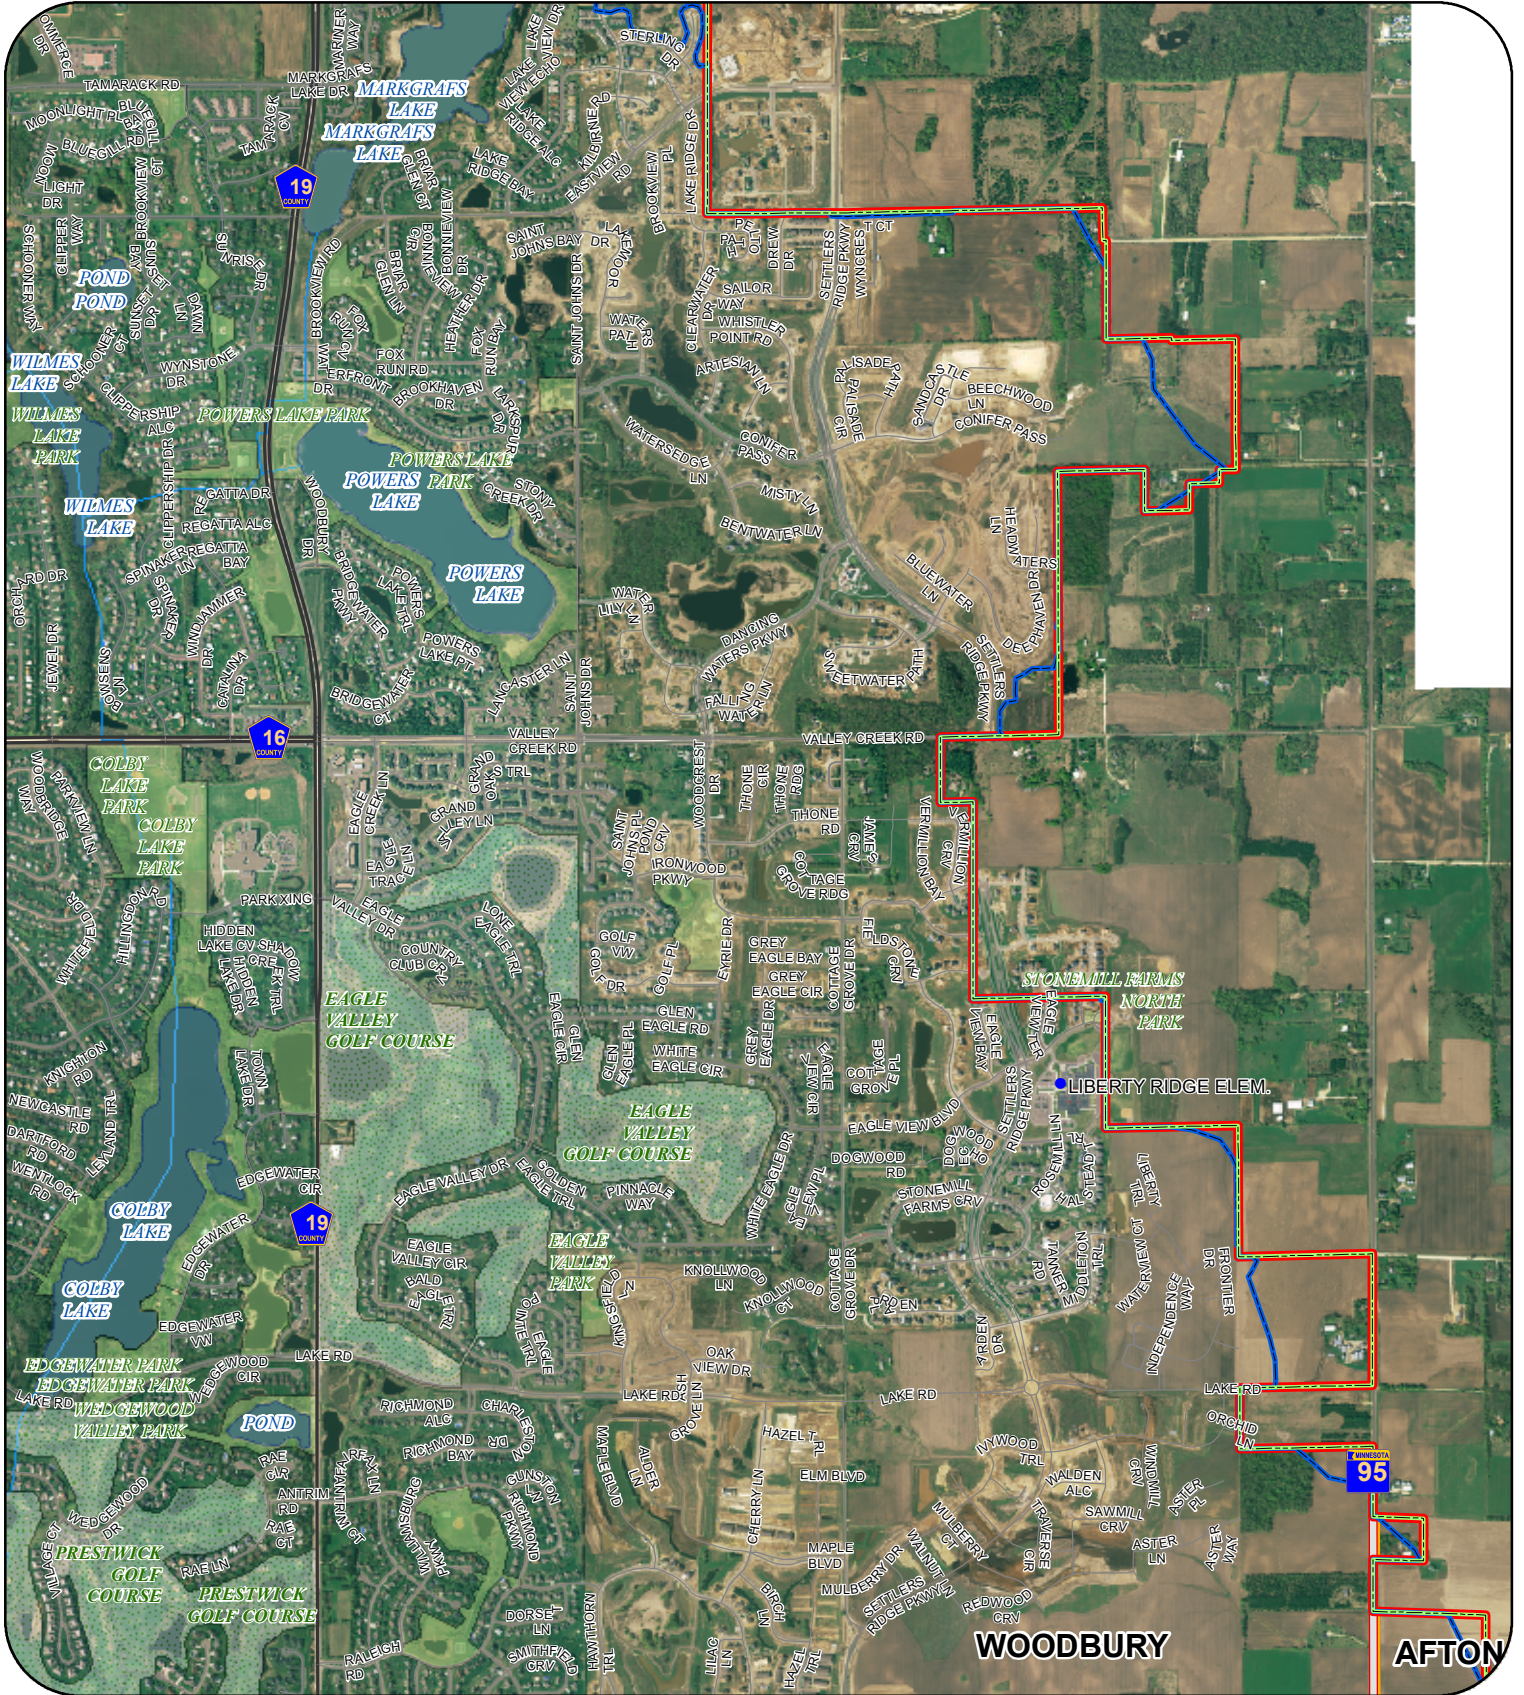

# South Washington Watershed District - Map Atlas

Management Units	US Highway	Ramps	Streams	Golf Course	State/Local Park
Subwatershed Regions	State Highway	Service Roads	Railroad Track	Cemetery	Island
SWWD	Miscellaneous Roads	Private	Ditch	National Park	Lake or Pond
Interstate	County Roads	Residential Streets	State Trail		
Highway Connector					