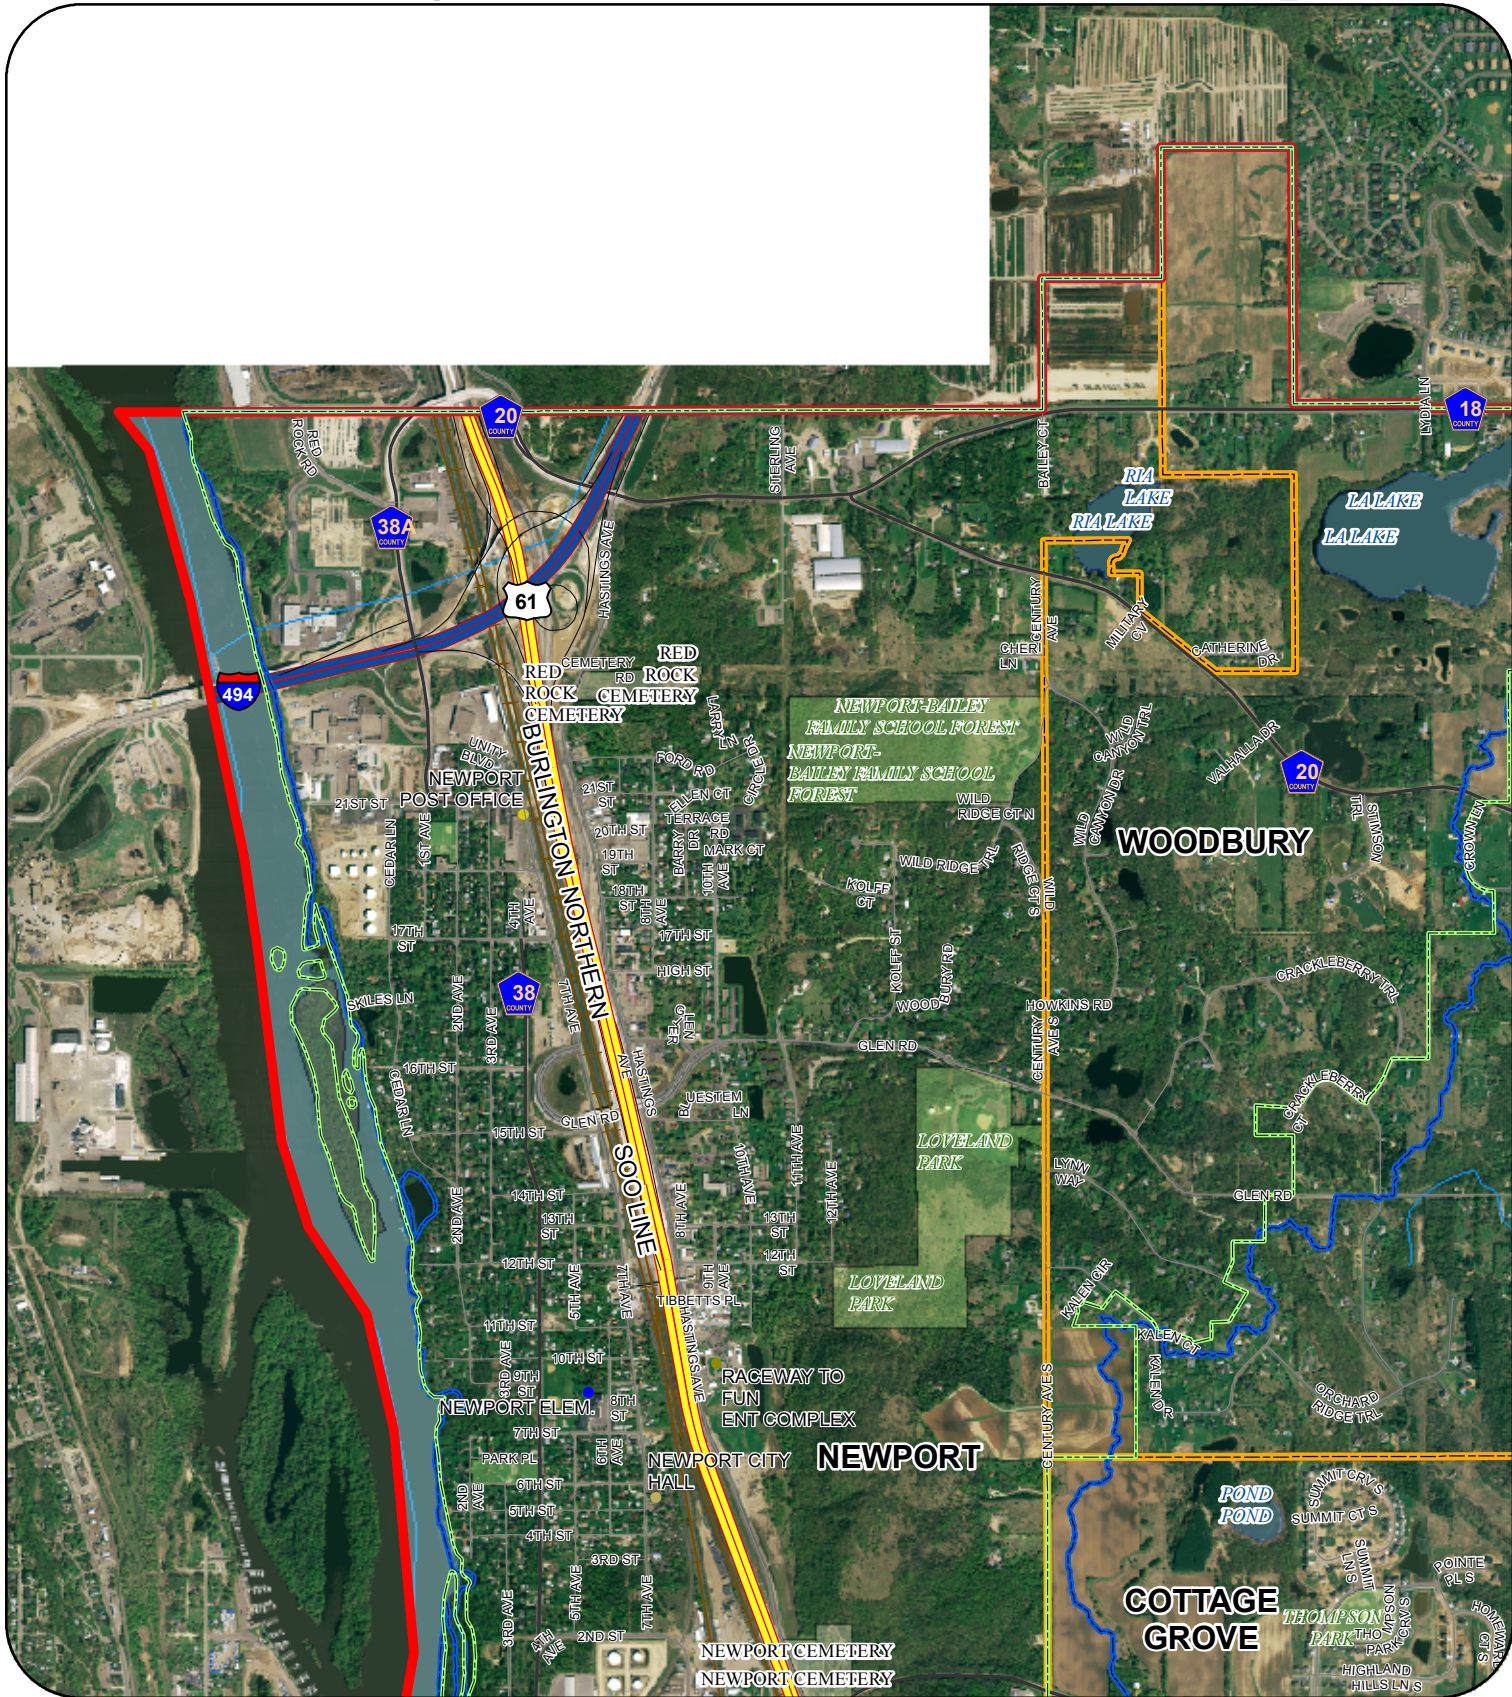

South Washington Watershed District - Map Atlas

- | | | | | | |
|----------------------|---------------------|---------------------|----------------|---------------|------------------|
| Management Units | US Highway | Ramps | Streams | Golf Course | State/Local Park |
| Subwatershed Regions | State Highway | Service Roads | Railroad Track | Cemetery | Island |
| SWWD | Miscellaneous Roads | Private | Ditch | National Park | Lake or Pond |
| Interstate | County Roads | Residential Streets | State Trail | | |
| Highway Connector | | | | | |