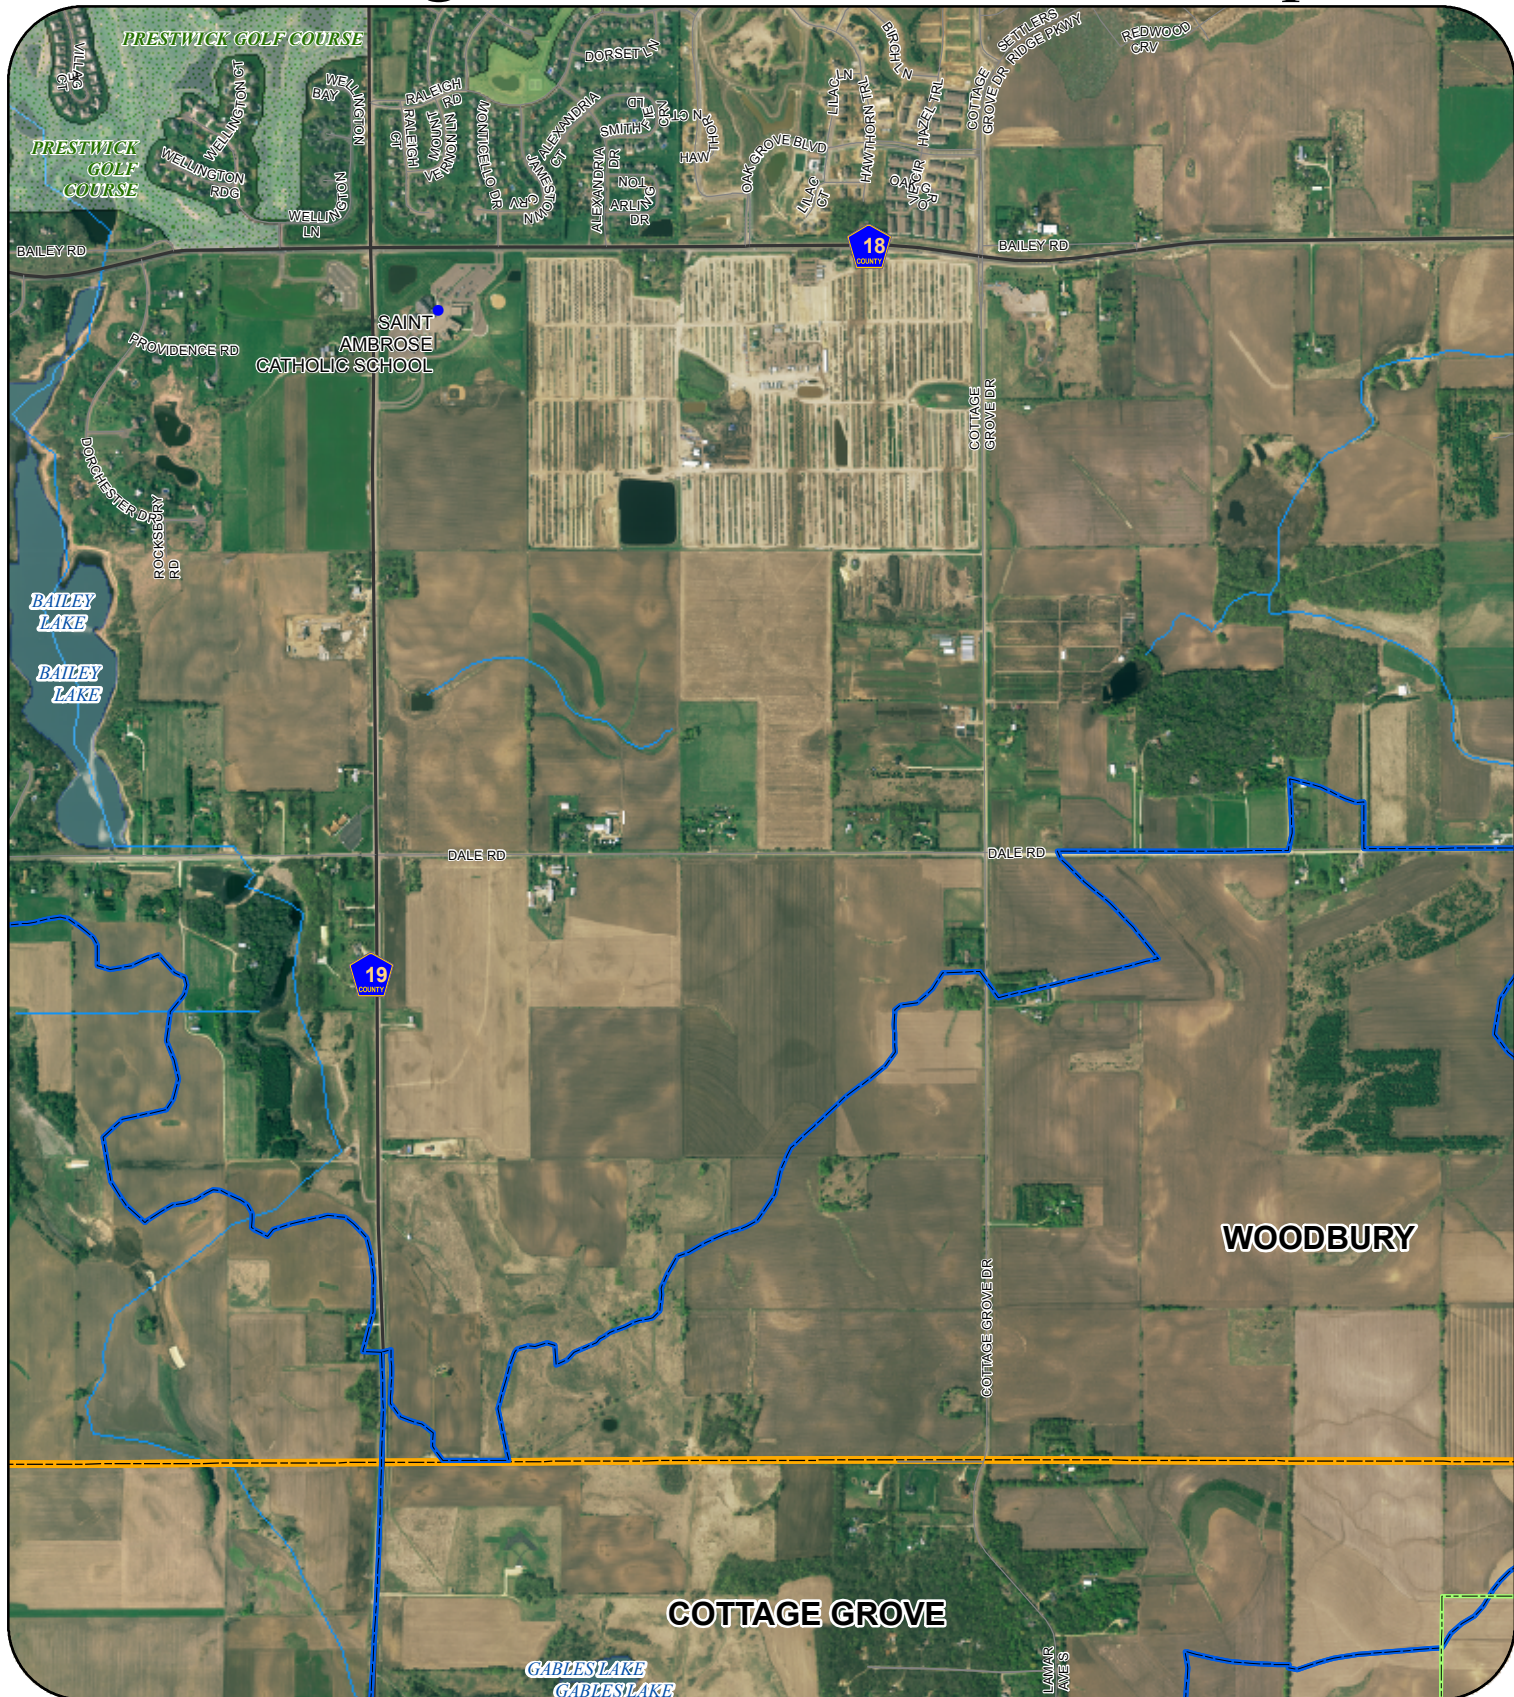

South Washington Watershed District - Map Atlas

- | | | | | | |
|----------------------|---------------------|---------------------|----------------|---------------|------------------|
| Management Units | US Highway | Ramps | Streams | Golf Course | State/Local Park |
| Subwatershed Regions | State Highway | Service Roads | Railroad Track | Cemetery | Island |
| SWWD | Miscellaneous Roads | Private | Ditch | National Park | Lake or Pond |
| Interstate | County Roads | Residential Streets | State Trail | | |
| Highway Connector | | | | | |

Source: TLG Data

Index ID - C3 Sheet 7