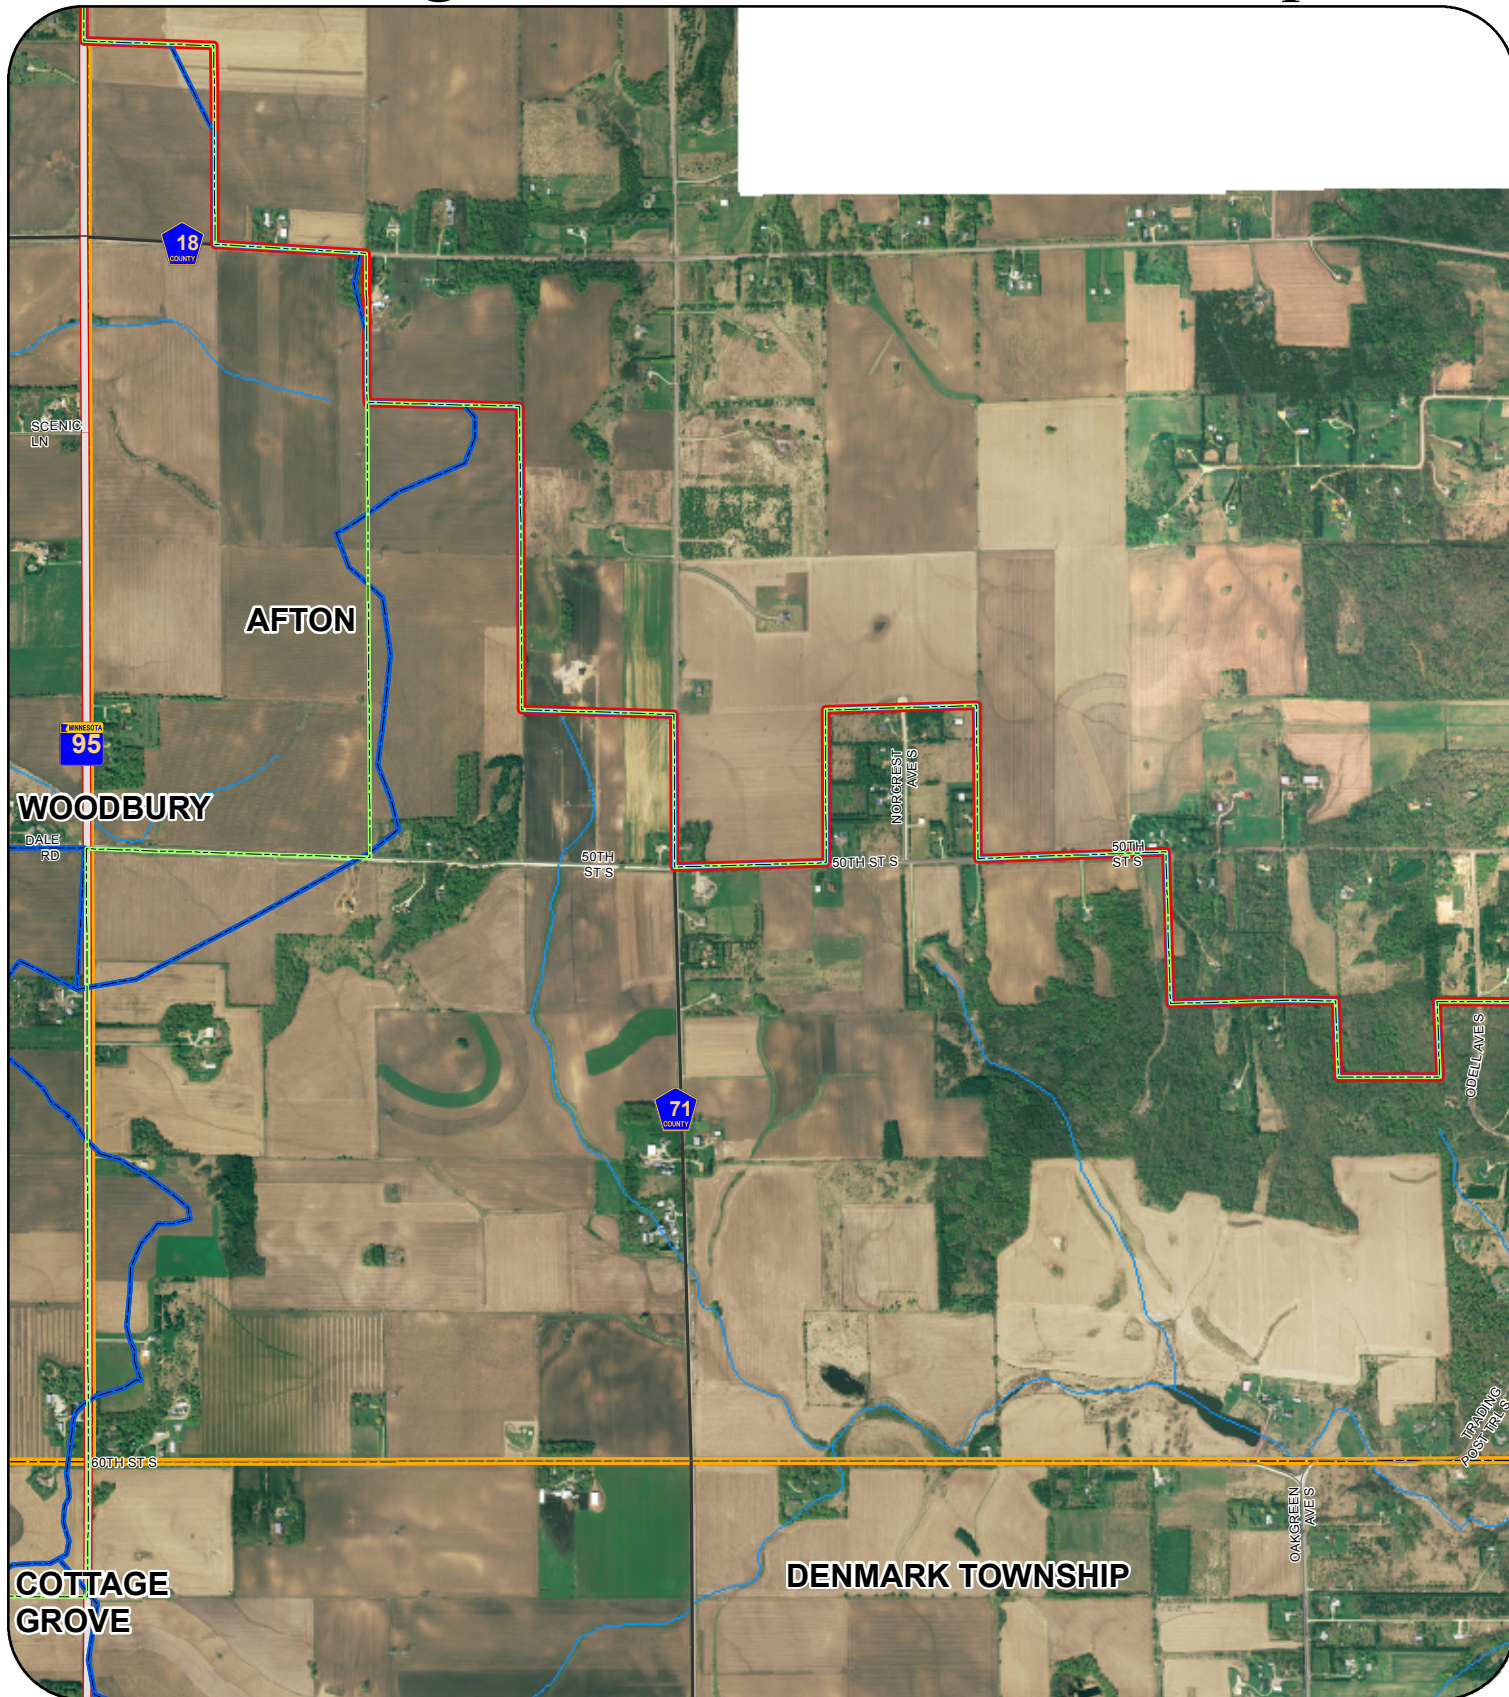

South Washington Watershed District - Map Atlas

- | | | | | | |
|----------------------|---------------------|---------------------|----------------|---------------|------------------|
| Management Units | US Highway | Ramps | Streams | Golf Course | State/Local Park |
| Subwatershed Regions | State Highway | Service Roads | Railroad Track | Cemetery | Island |
| SWWD | Miscellaneous Roads | Private | Ditch | National Park | Lake or Pond |
| Interstate | County Roads | Residential Streets | State Trail | | |
| Highway Connector | | | | | |