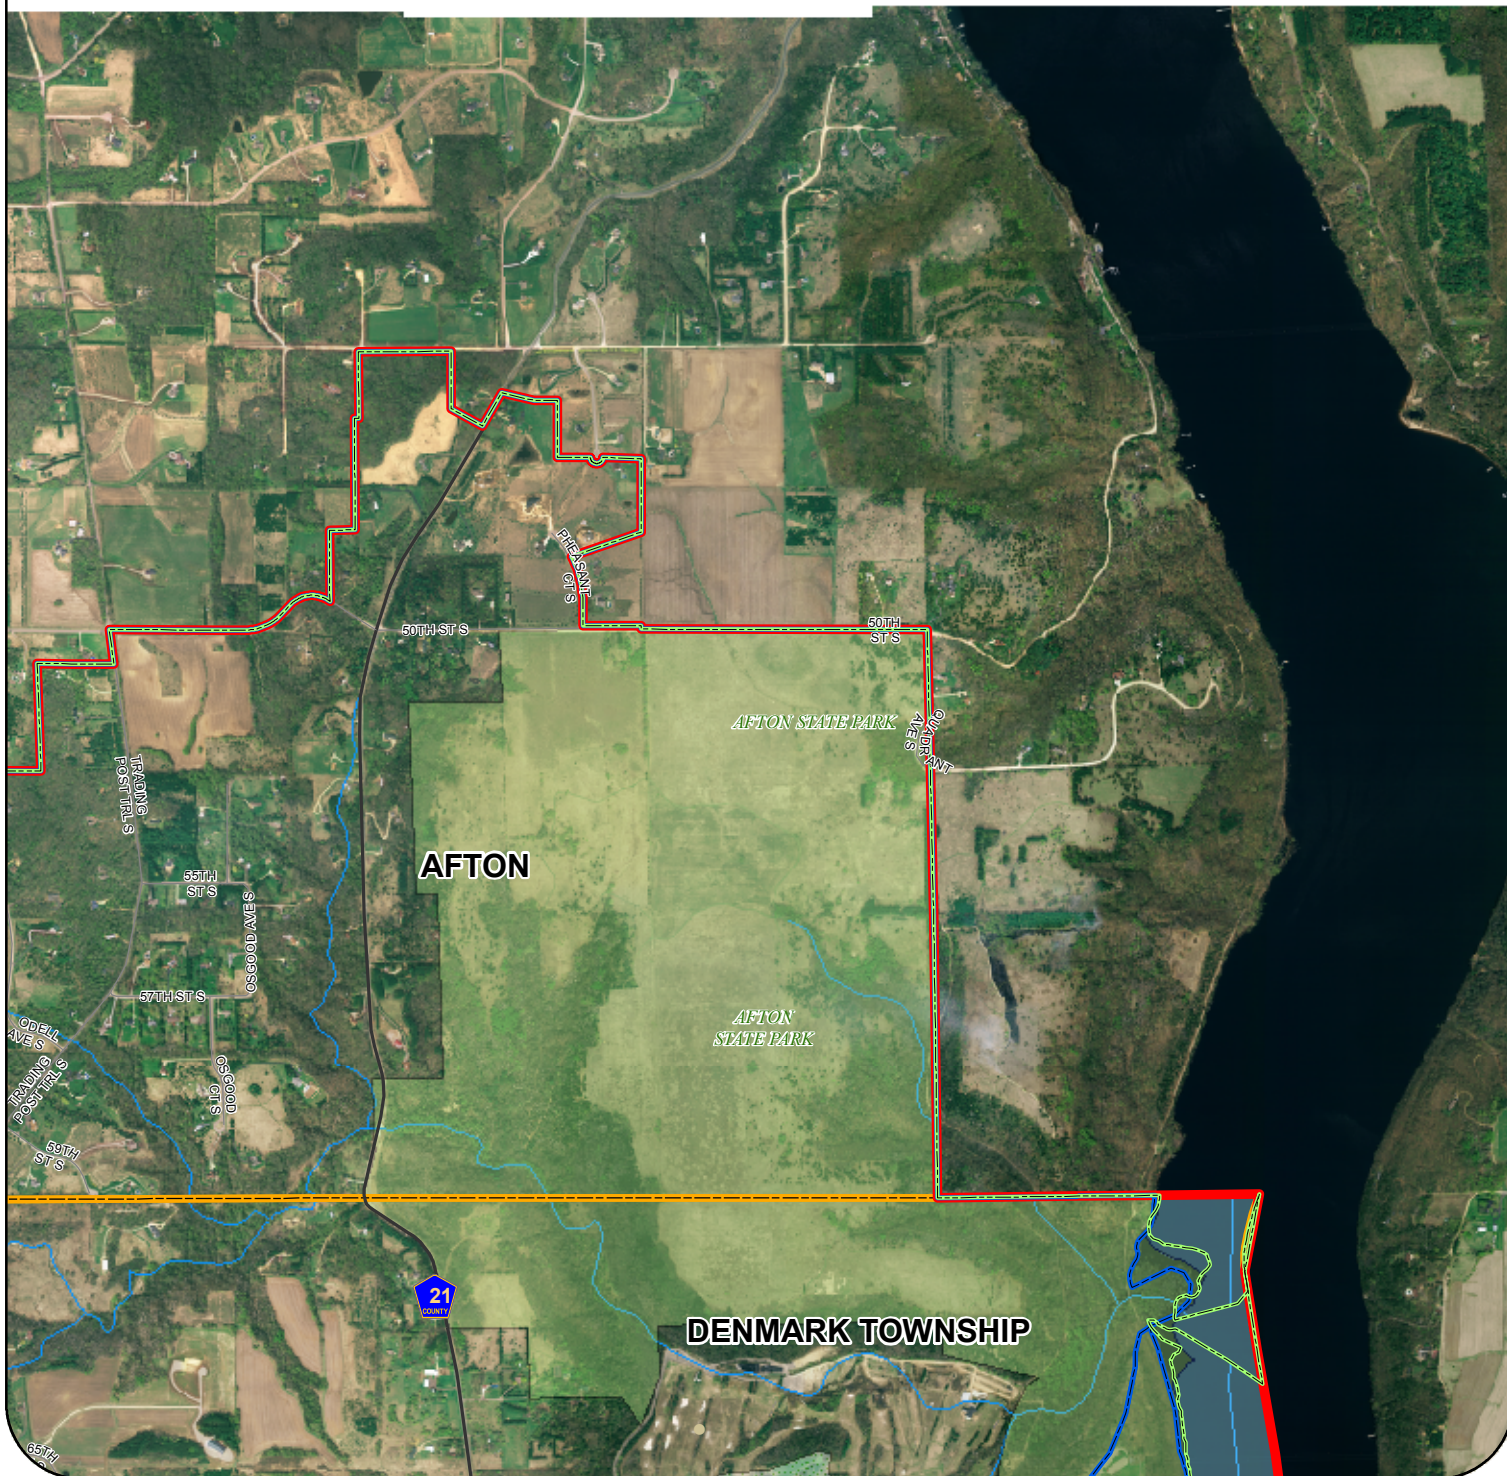

South Washington Watershed District - Map Atlas

- | | | | | | |
|----------------------|---------------------|---------------------|----------------|---------------|------------------|
| Management Units | US Highway | Ramps | Streams | Golf Course | State/Local Park |
| Subwatershed Regions | State Highway | Service Roads | Railroad Track | Cemetery | Island |
| SWWD | Miscellaneous Roads | Private | Ditch | National Park | Lake or Pond |
| Interstate | County Roads | Residential Streets | State Trail | | |
| Highway Connector | | | | | |