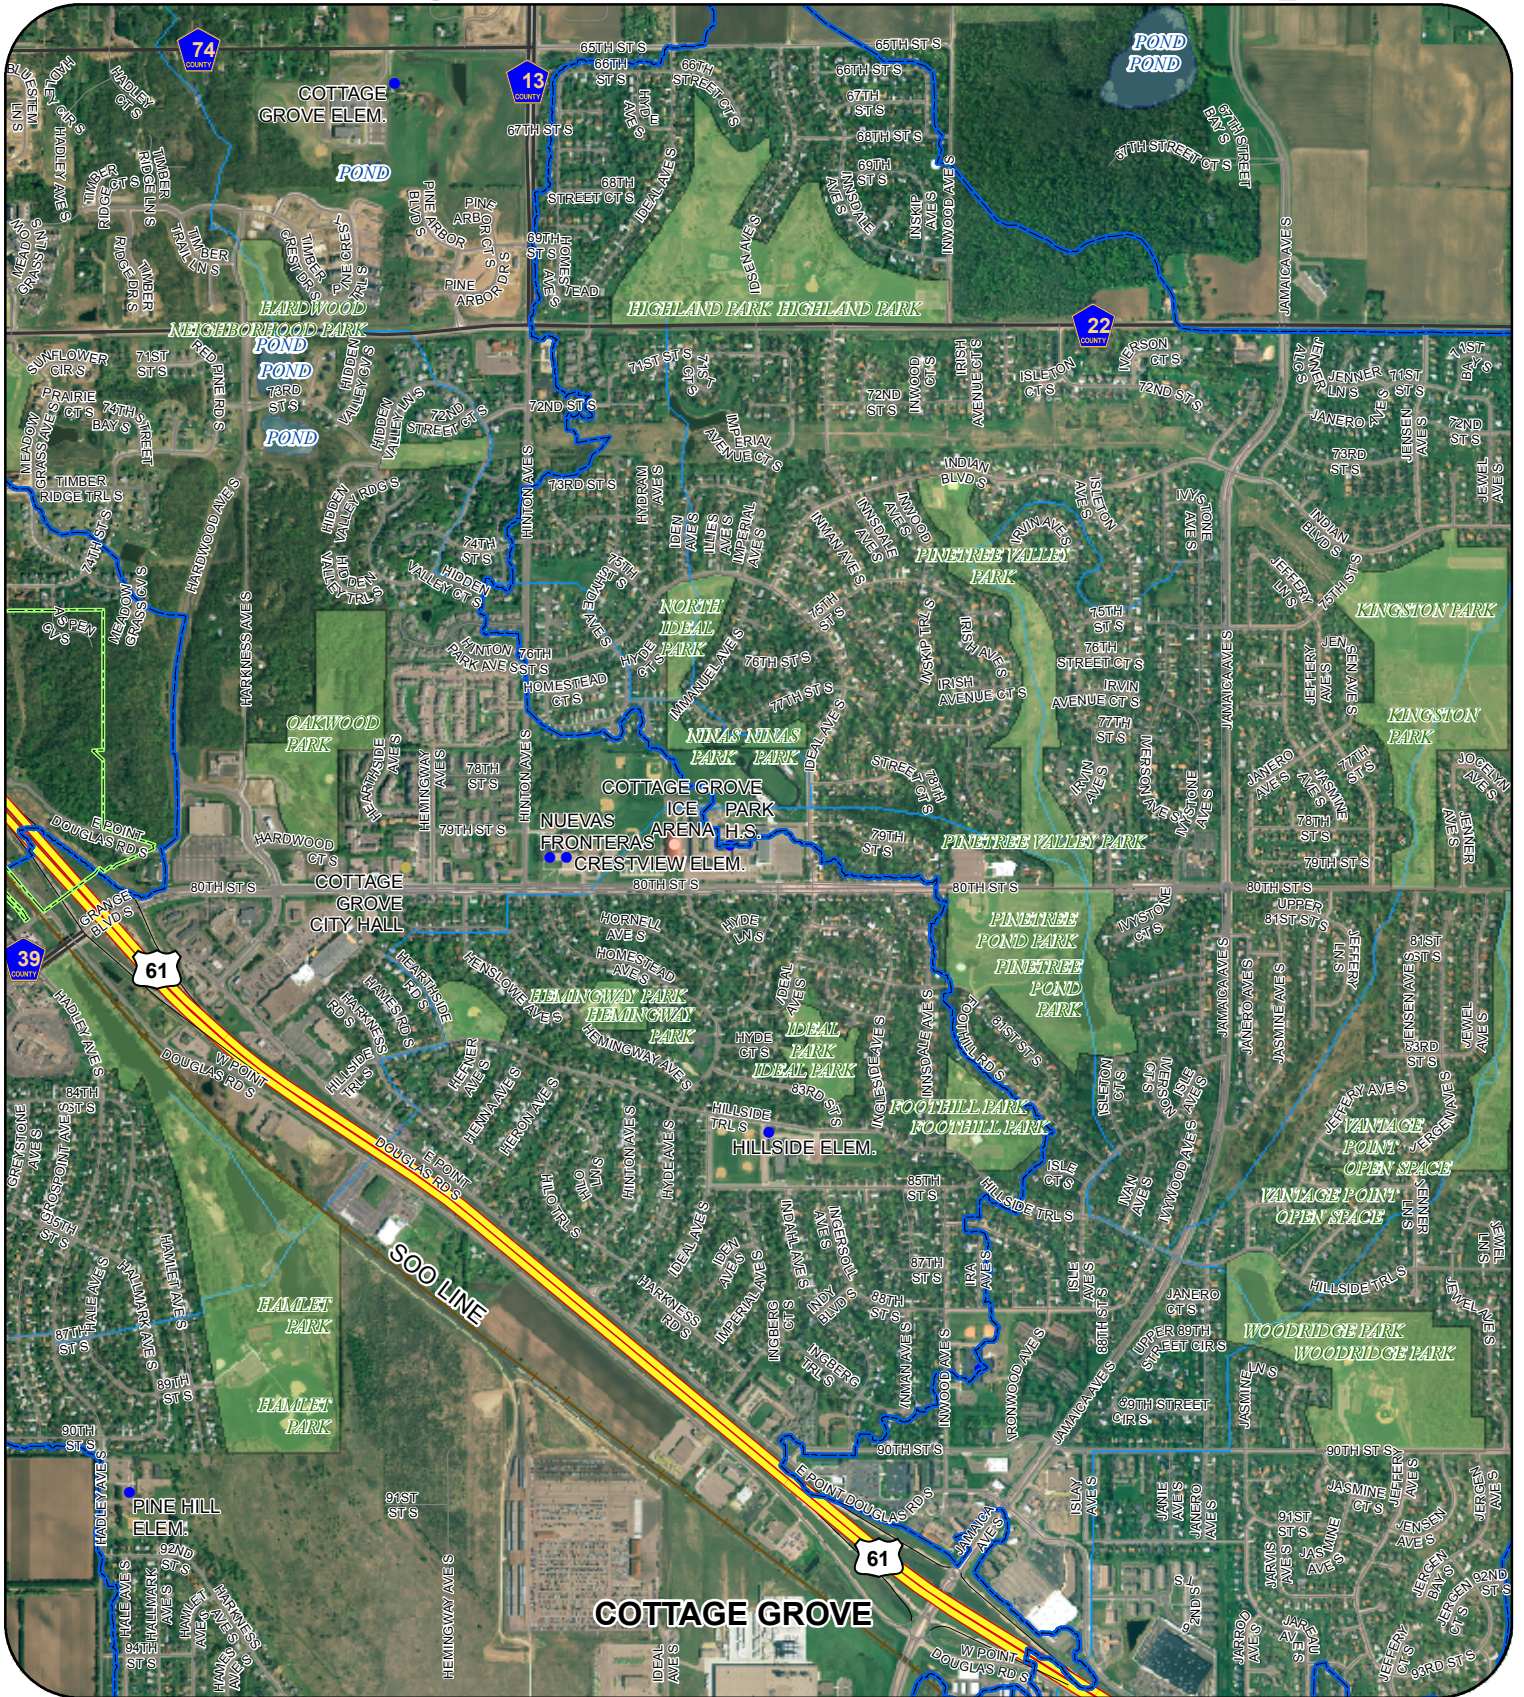

South Washington Watershed District - Map Atlas

- | | | | | | |
|----------------------|---------------------|---------------------|-------------|---------------|------------------|
| Management Units | US Highway | Ramps | Streams | Golf Course | State/Local Park |
| Subwatershed Regions | State Highway | Service Roads | Ditch | Cemetery | Island |
| SWWD | Miscellaneous Roads | Private | State Trail | National Park | Lake or Pond |
| Interstate | County Roads | Residential Streets | | | |
| Highway Connector | | | | | |