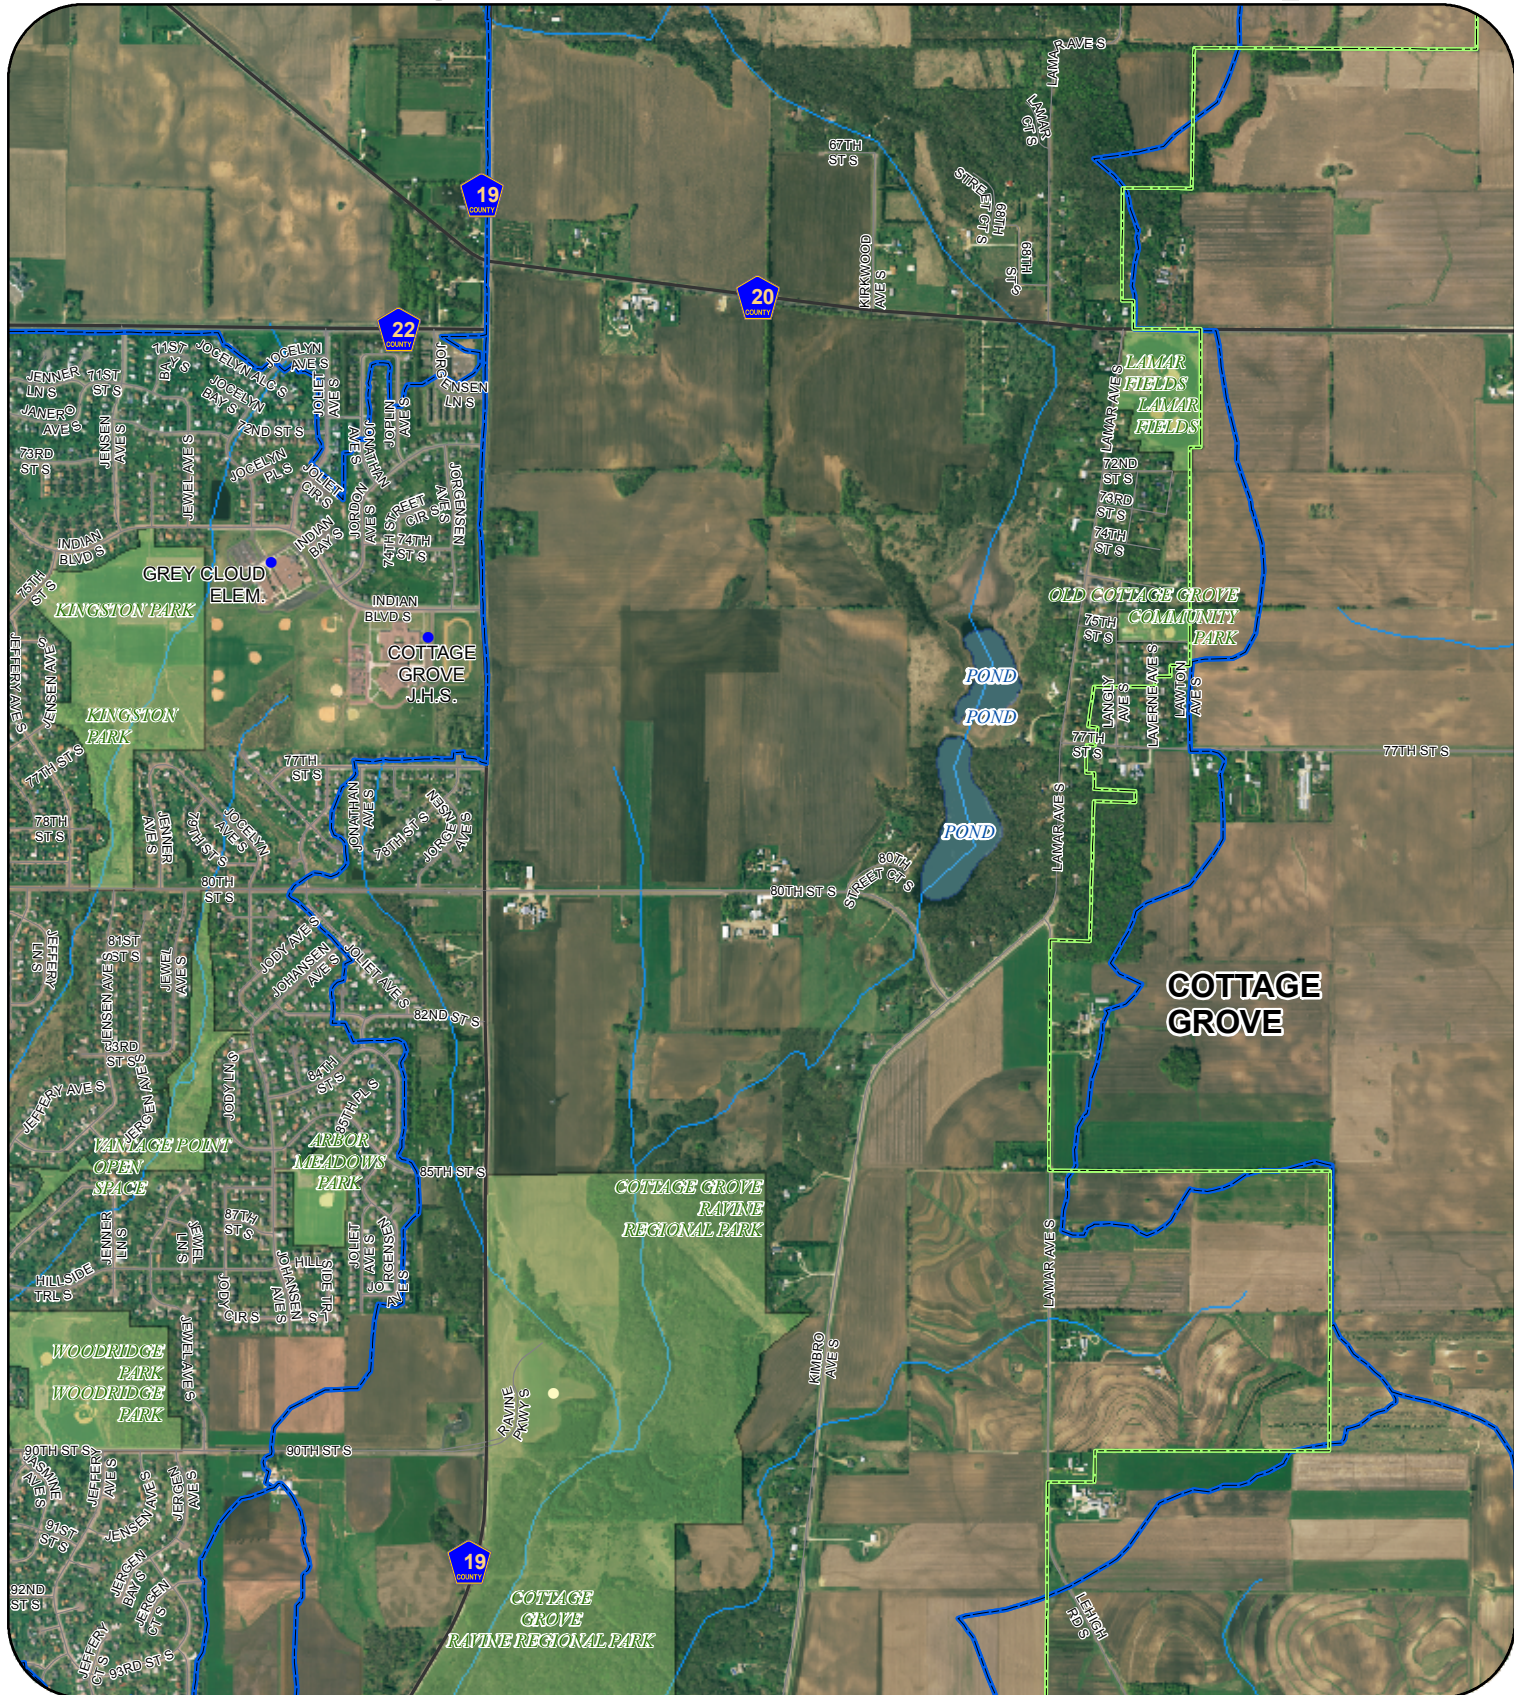

# South Washington Watershed District - Map Atlas

- |                      |                     |                     |                |               |                  |
|----------------------|---------------------|---------------------|----------------|---------------|------------------|
| Management Units     | US Highway          | Ramps               | Streams        | Golf Course   | State/Local Park |
| Subwatershed Regions | State Highway       | Service Roads       | Railroad Track | Cemetery      | Island           |
| SWWD                 | Miscellaneous Roads | Private             | Ditch          | National Park | Lake or Pond     |
| Interstate           | County Roads        | Residential Streets | State Trail    |               |                  |
| Highway Connector    |                     |                     |                |               |                  |