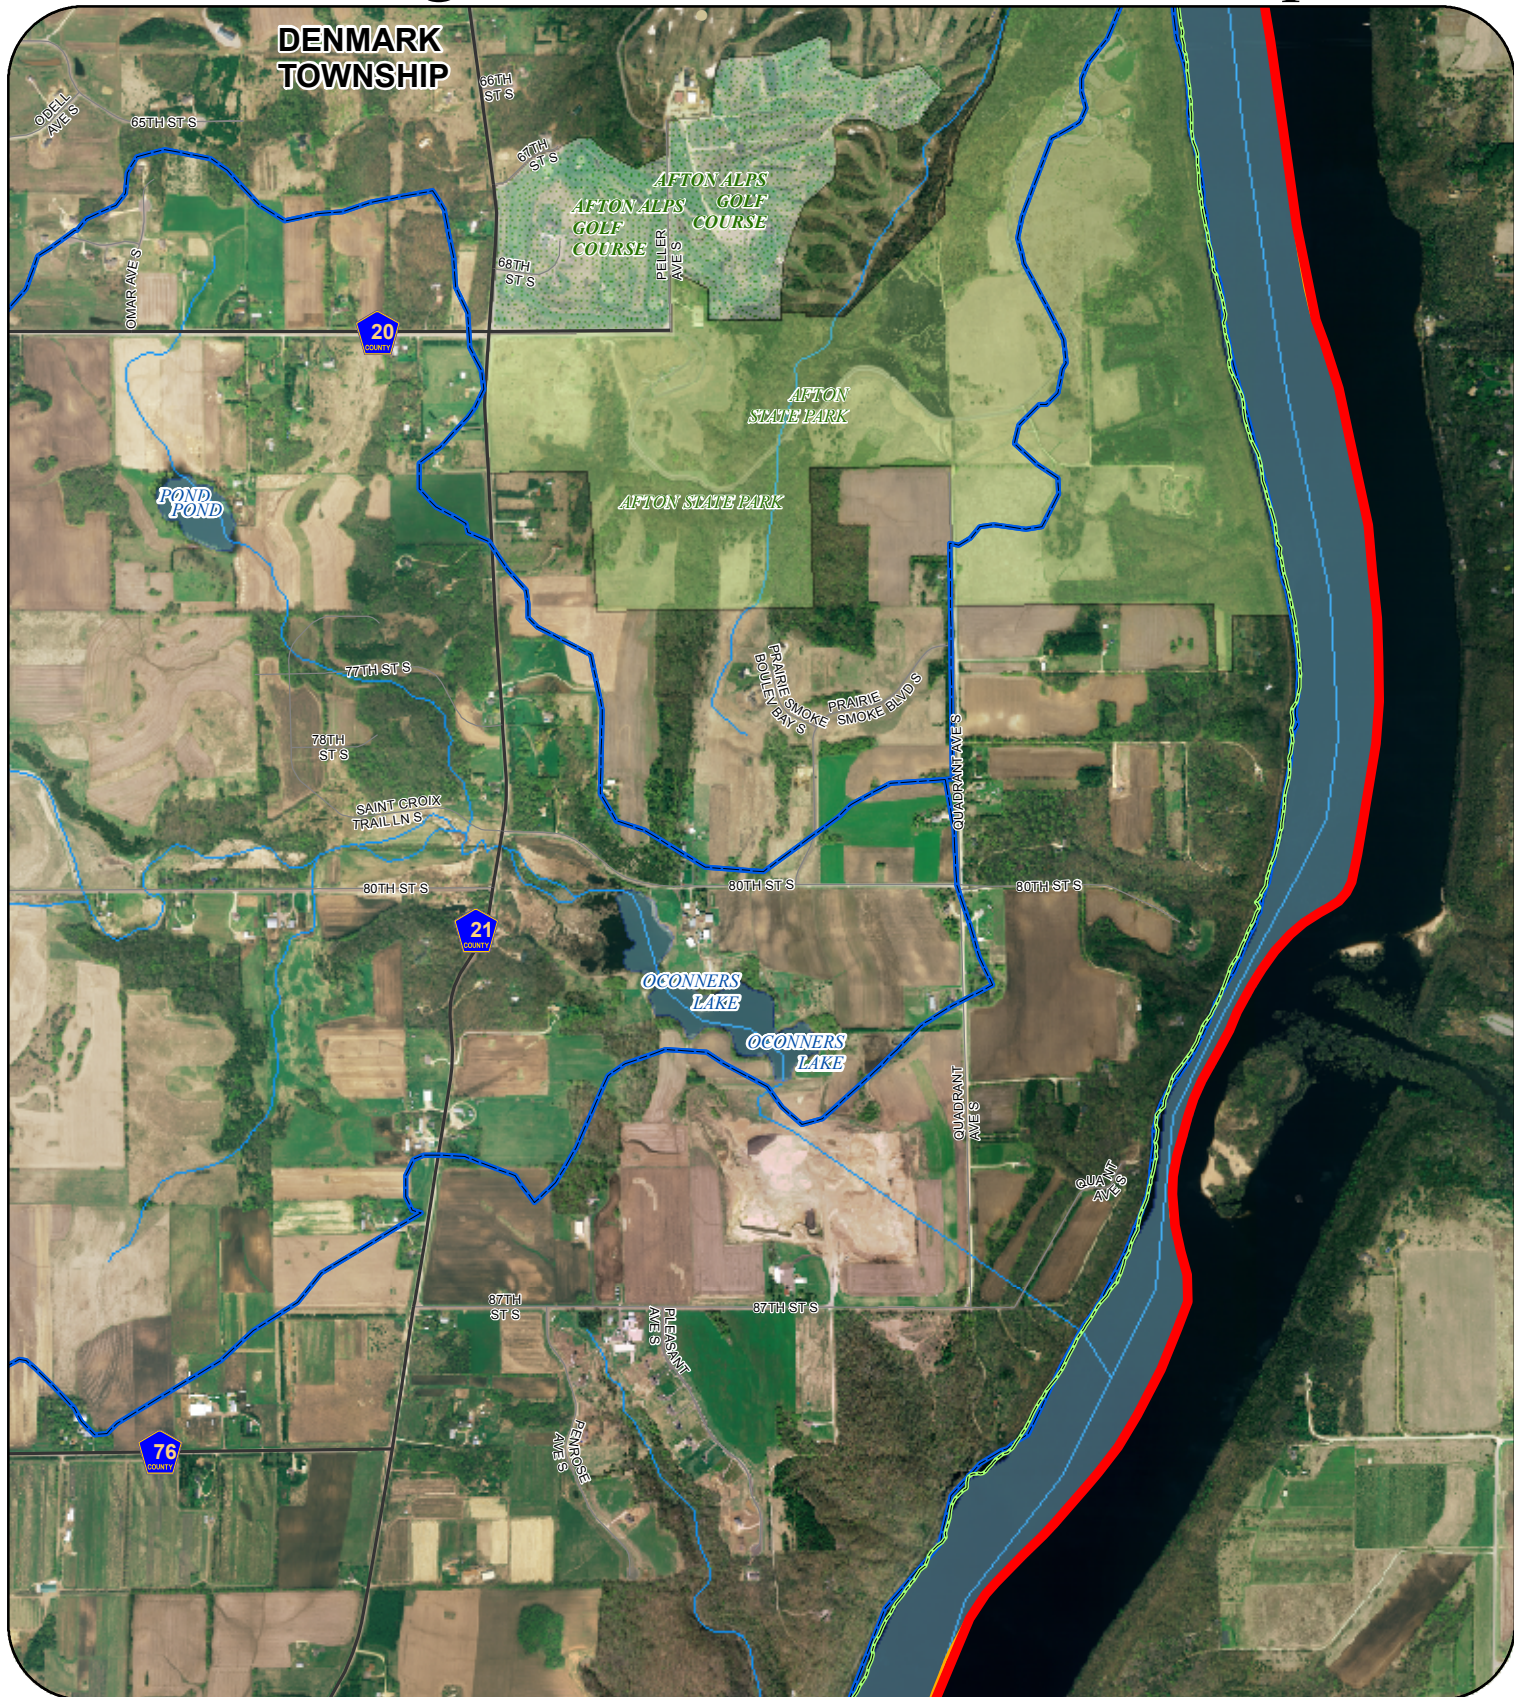

# South Washington Watershed District - Map Atlas

- |                      |                     |                     |             |               |                  |
|----------------------|---------------------|---------------------|-------------|---------------|------------------|
| Management Units     | US Highway          | Ramps               | Streams     | Golf Course   | State/Local Park |
| Subwatershed Regions | State Highway       | Service Roads       | Ditch       | Cemetery      | Island           |
| SWWD                 | Miscellaneous Roads | Private             | Ditch       | National Park | Lake or Pond     |
| Interstate           | County Roads        | Residential Streets | State Trail |               |                  |
| Highway Connector    |                     |                     |             |               |                  |