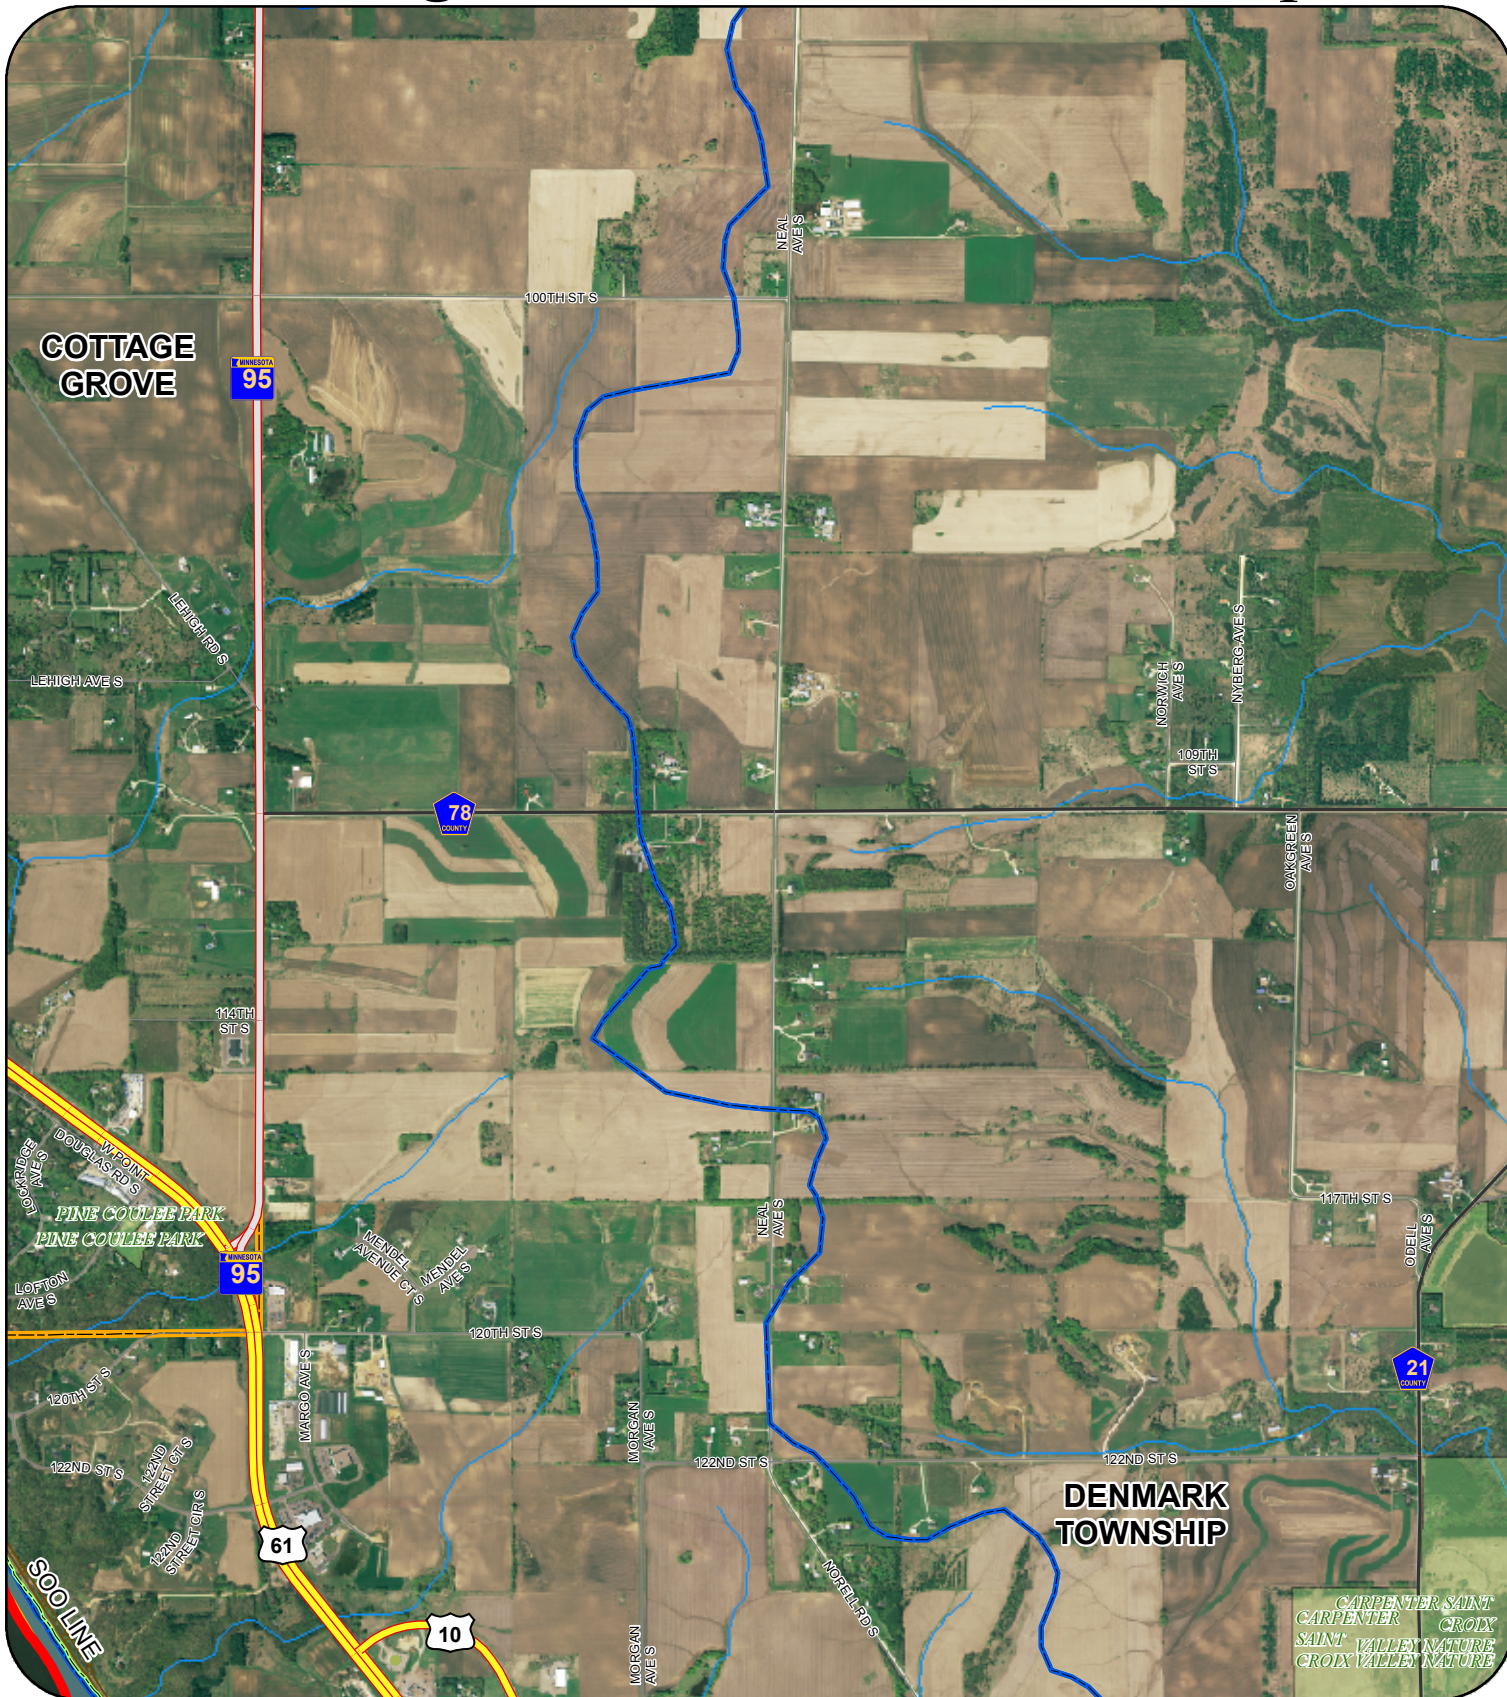

South Washington Watershed District - Map Atlas

- | | | | | | |
|----------------------|---------------------|---------------------|-------------|---------------|------------------|
| Management Units | US Highway | Ramps | Streams | Golf Course | State/Local Park |
| Subwatershed Regions | State Highway | Service Roads | Ditch | Cemetery | Island |
| SWWD | Miscellaneous Roads | Private | State Trail | National Park | Lake or Pond |
| Interstate | County Roads | Residential Streets | | | |
| Highway Connector | | | | | |

Source: TLG Data

Index ID - E4 Sheet 18