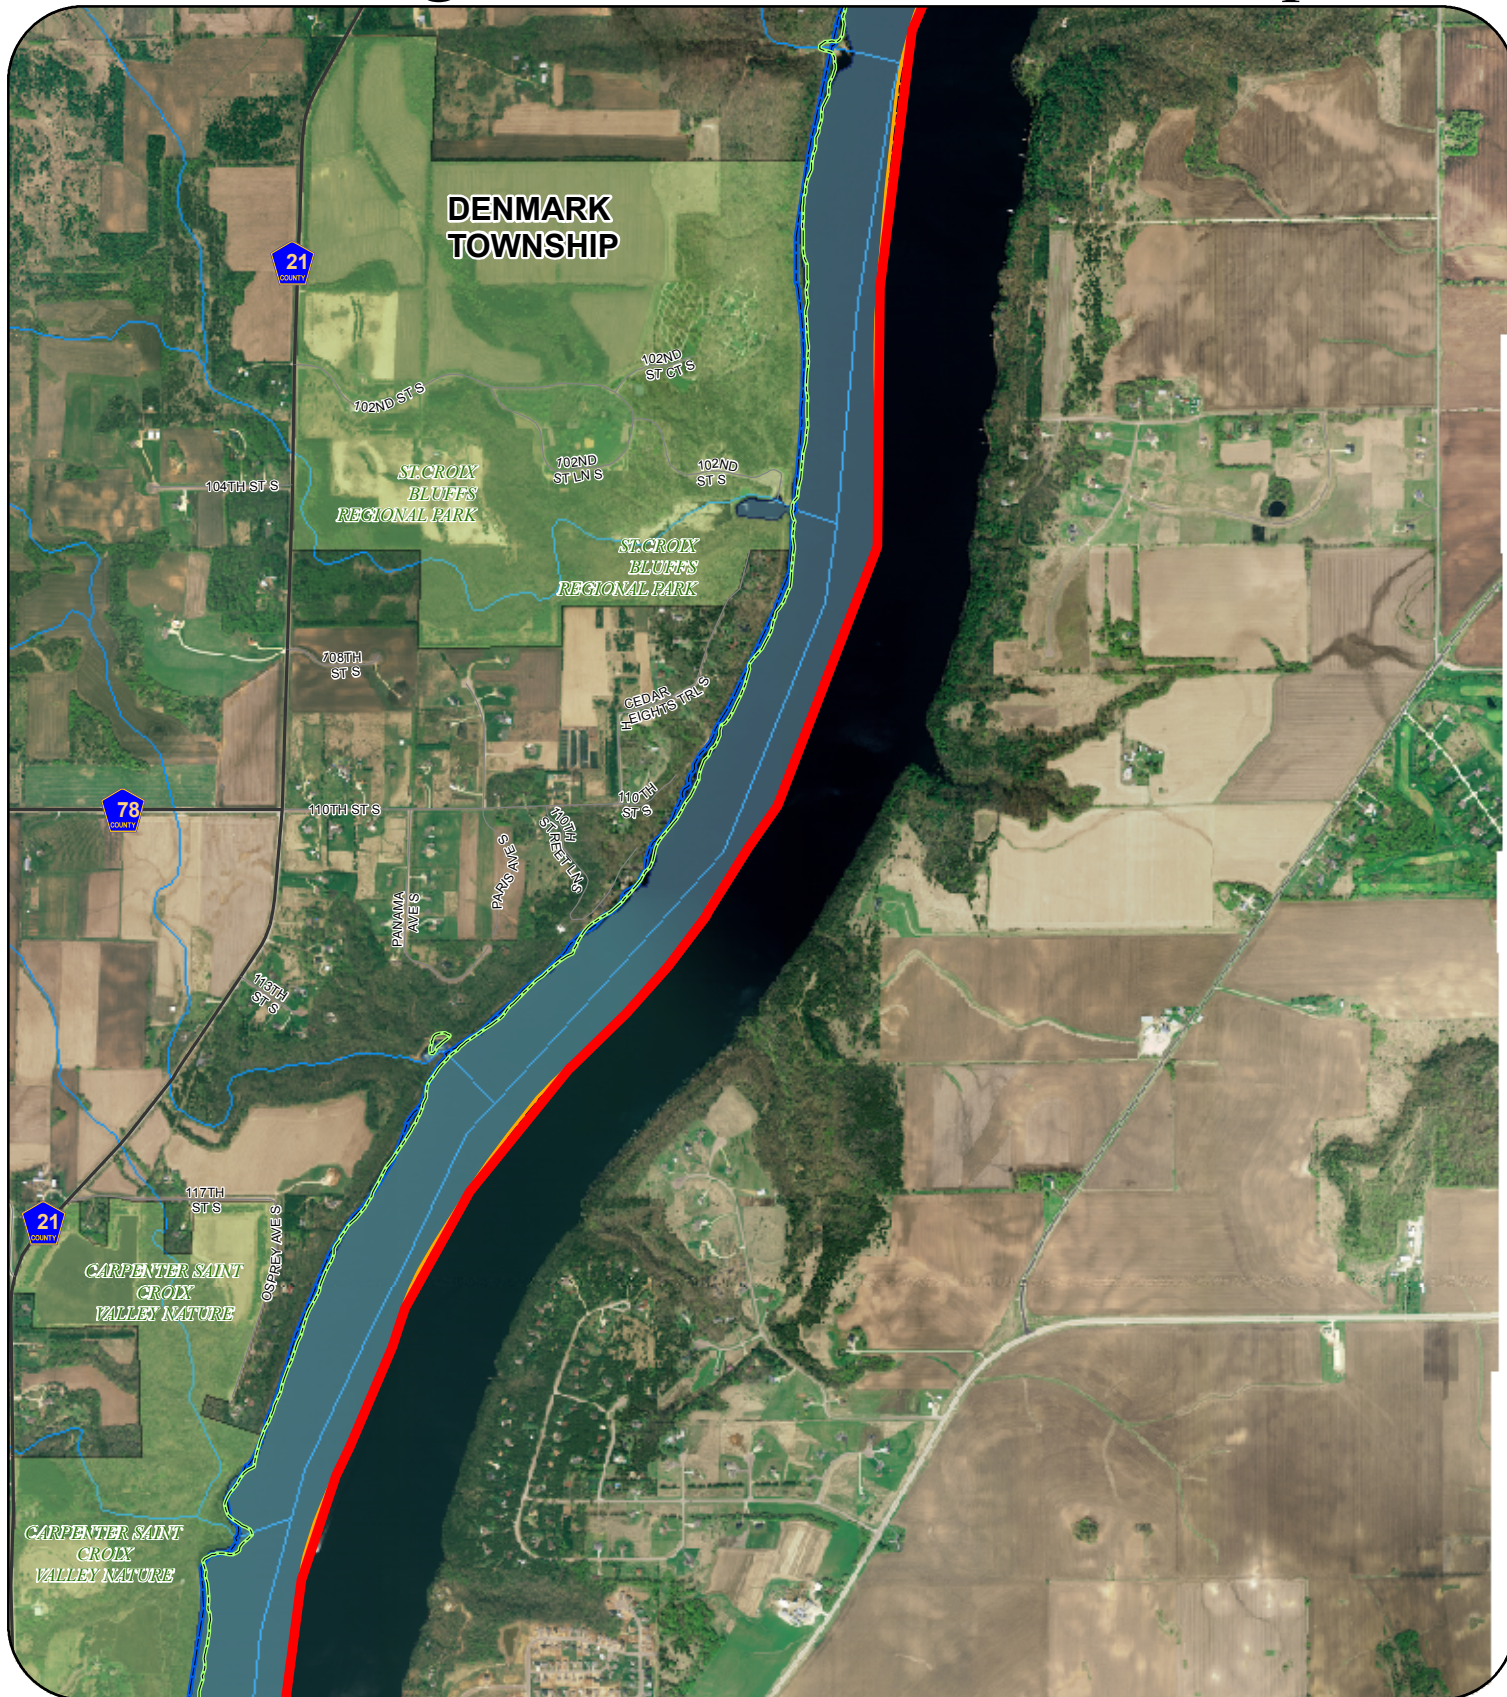

South Washington Watershed District - Map Atlas

- | | | | | | |
|----------------------|---------------------|---------------------|----------------|---------------|------------------|
| Management Units | US Highway | Ramps | Streams | Golf Course | State/Local Park |
| Subwatershed Regions | State Highway | Service Roads | Railroad Track | Cemetery | Island |
| SWWD | Miscellaneous Roads | Private | Ditch | National Park | Lake or Pond |
| Interstate | County Roads | Residential Streets | State Trail | | |
| Highway Connector | | | | | |