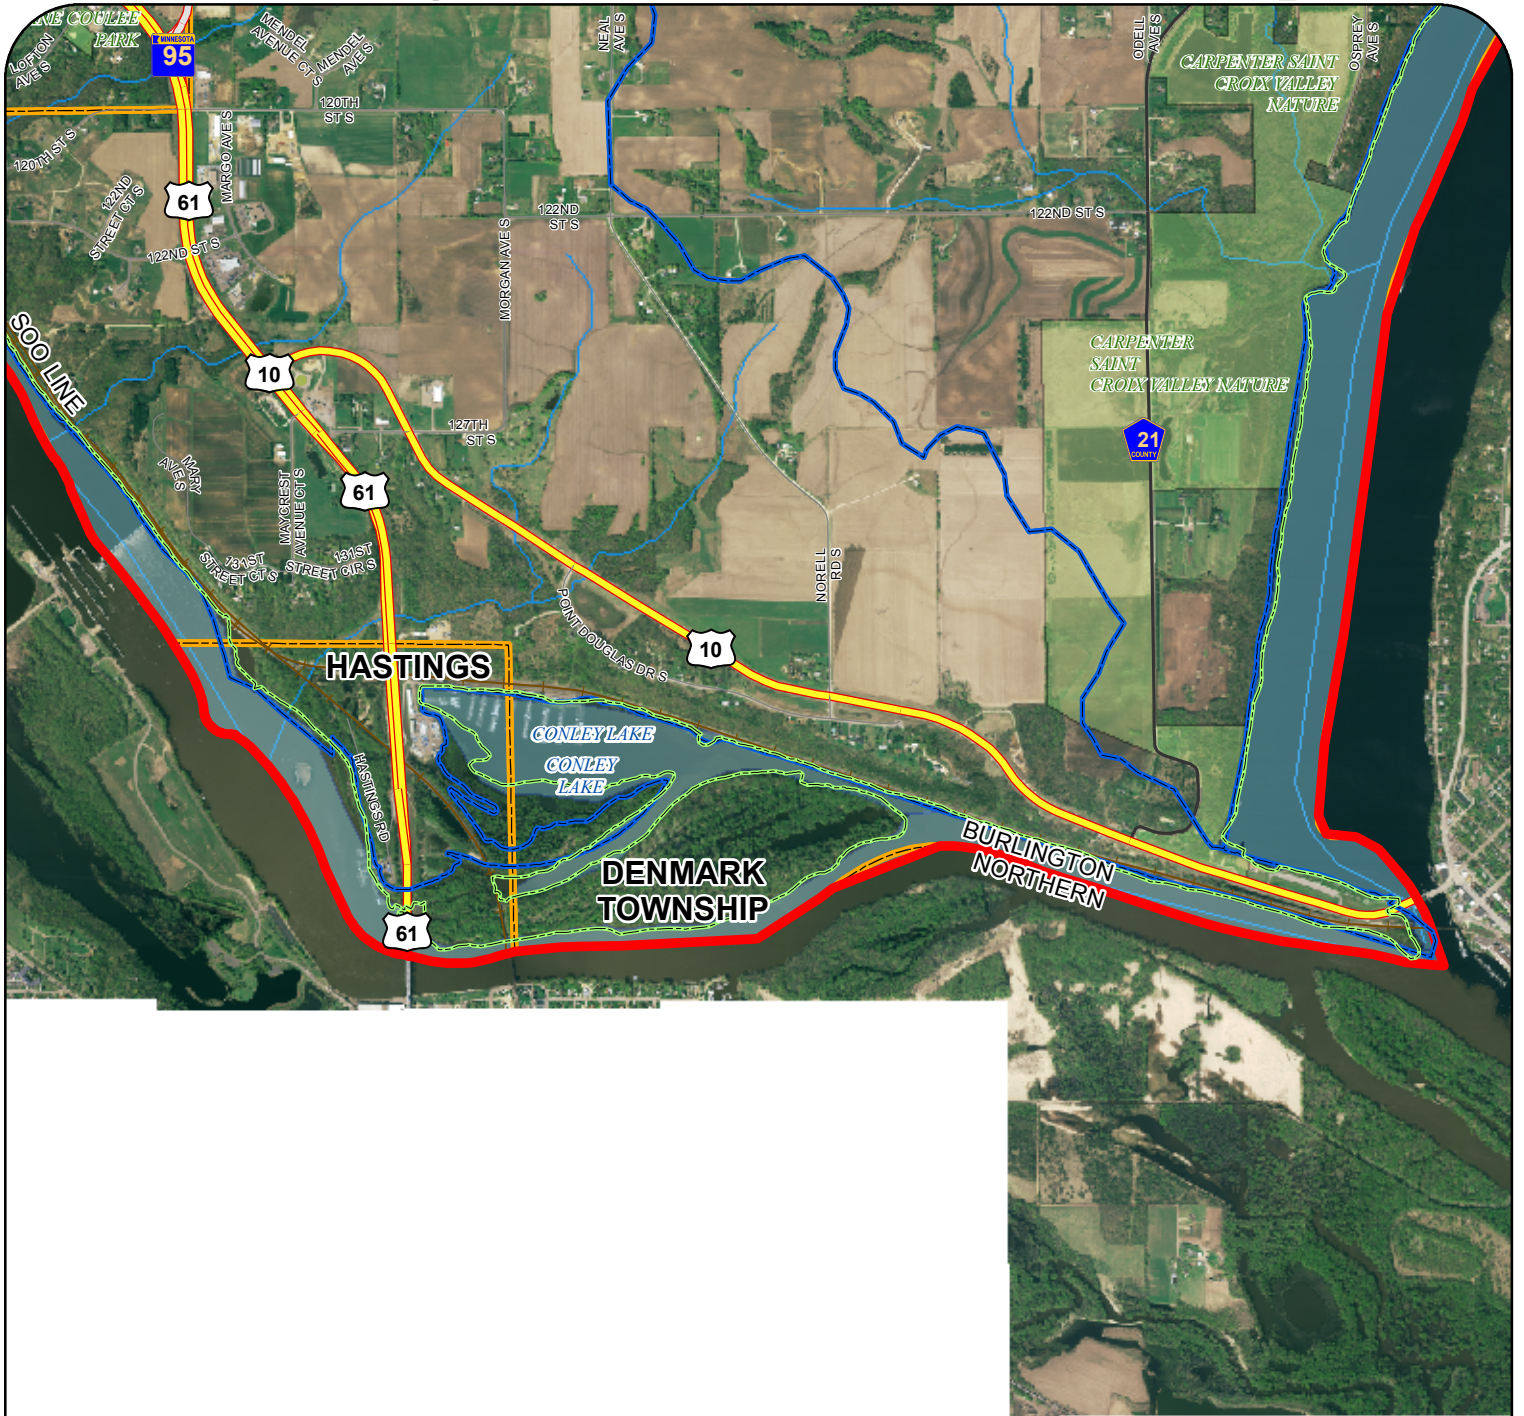

South Washington Watershed District - Map Atlas

- | | | | | | |
|----------------------|---------------------|---------------------|-------------|---------------|------------------|
| Management Units | US Highway | Ramps | Streams | Golf Course | State/Local Park |
| Subwatershed Regions | State Highway | Service Roads | Ditch | Cemetery | Island |
| SWWD | Miscellaneous Roads | Private | State Trail | National Park | Lake or Pond |
| Interstate | County Roads | Residential Streets | | | |
| Highway Connector | | | | | |