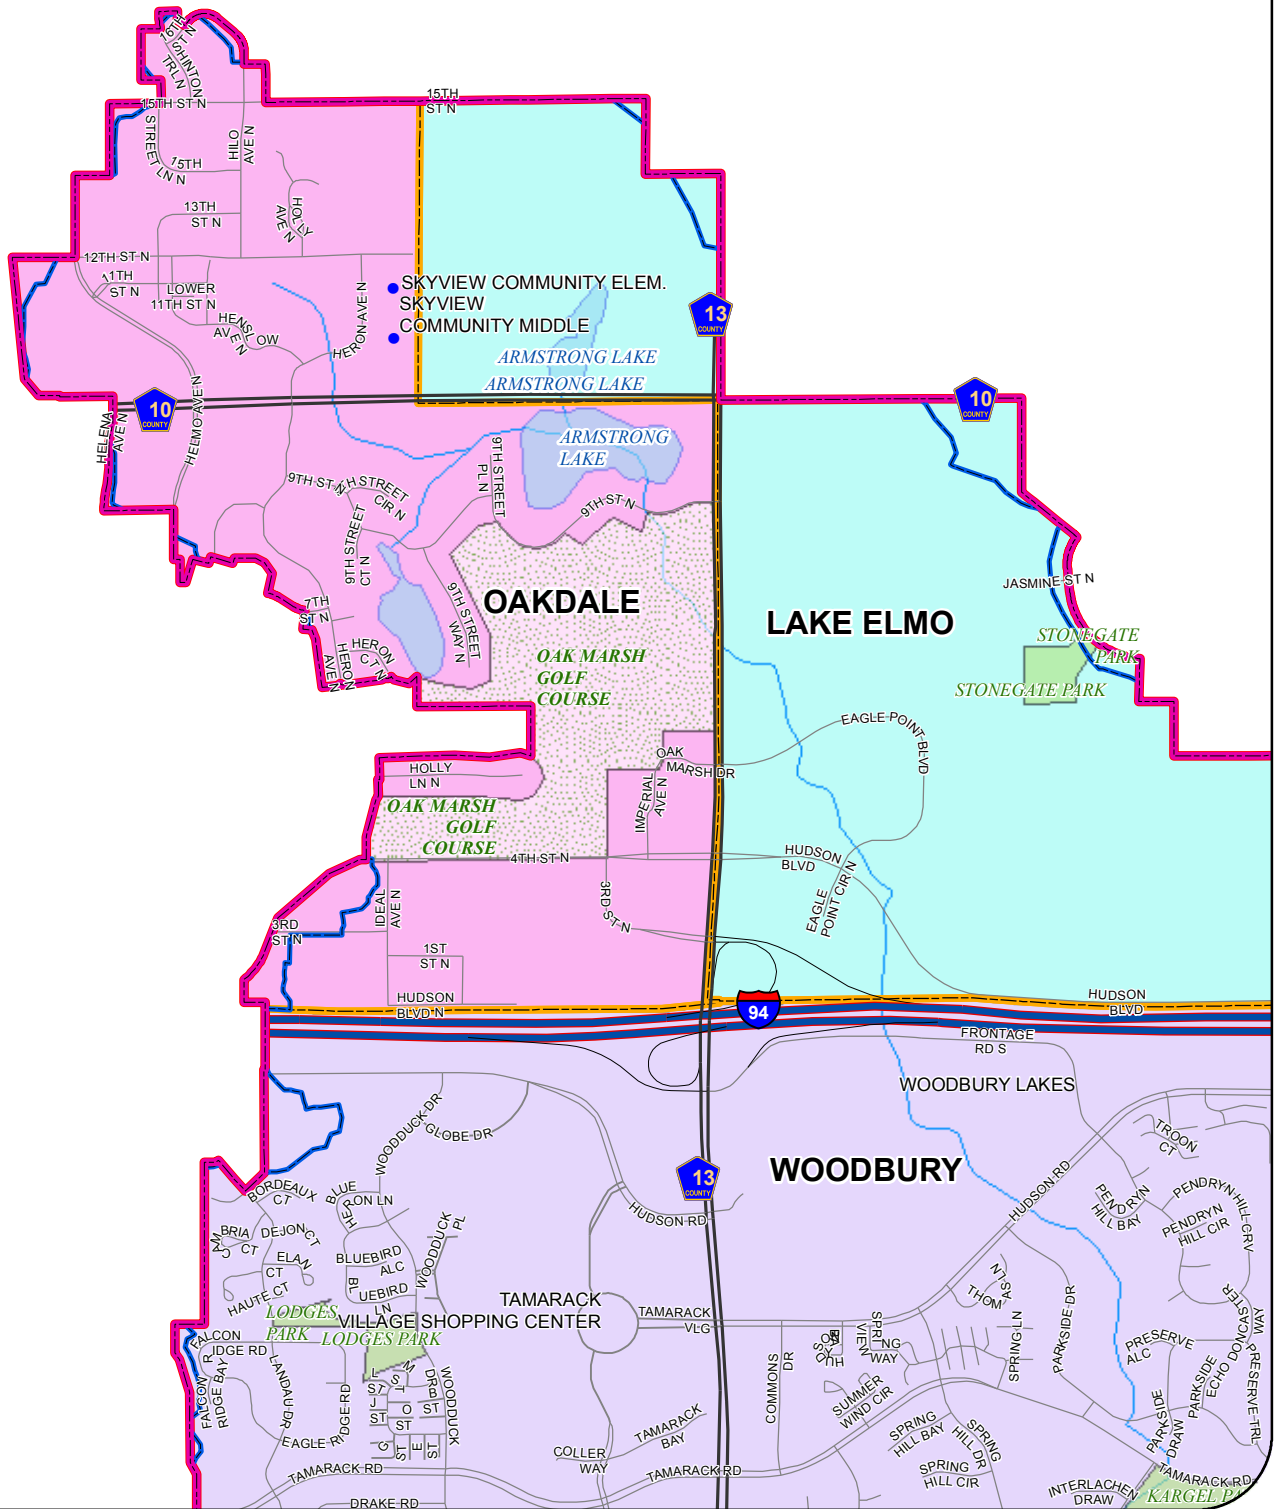

South Washington Watershed District - Map Atlas

- | | | | | | |
|----------------------|------------------|-------------------|---------------------|----------------|-------------|
| Management Units | National Park | Interstate | Miscellaneous Roads | Service Roads | Ditch |
| Subwatershed Regions | State/Local Park | Highway Connector | County Roads | Private | State Trail |
| SWWD | Island | US Highway | Residential Streets | Railroad Track | Streams |
| Golf Course | Lake or Pond | State Highway | Ramps | | |
| Cemetery | | | | | |