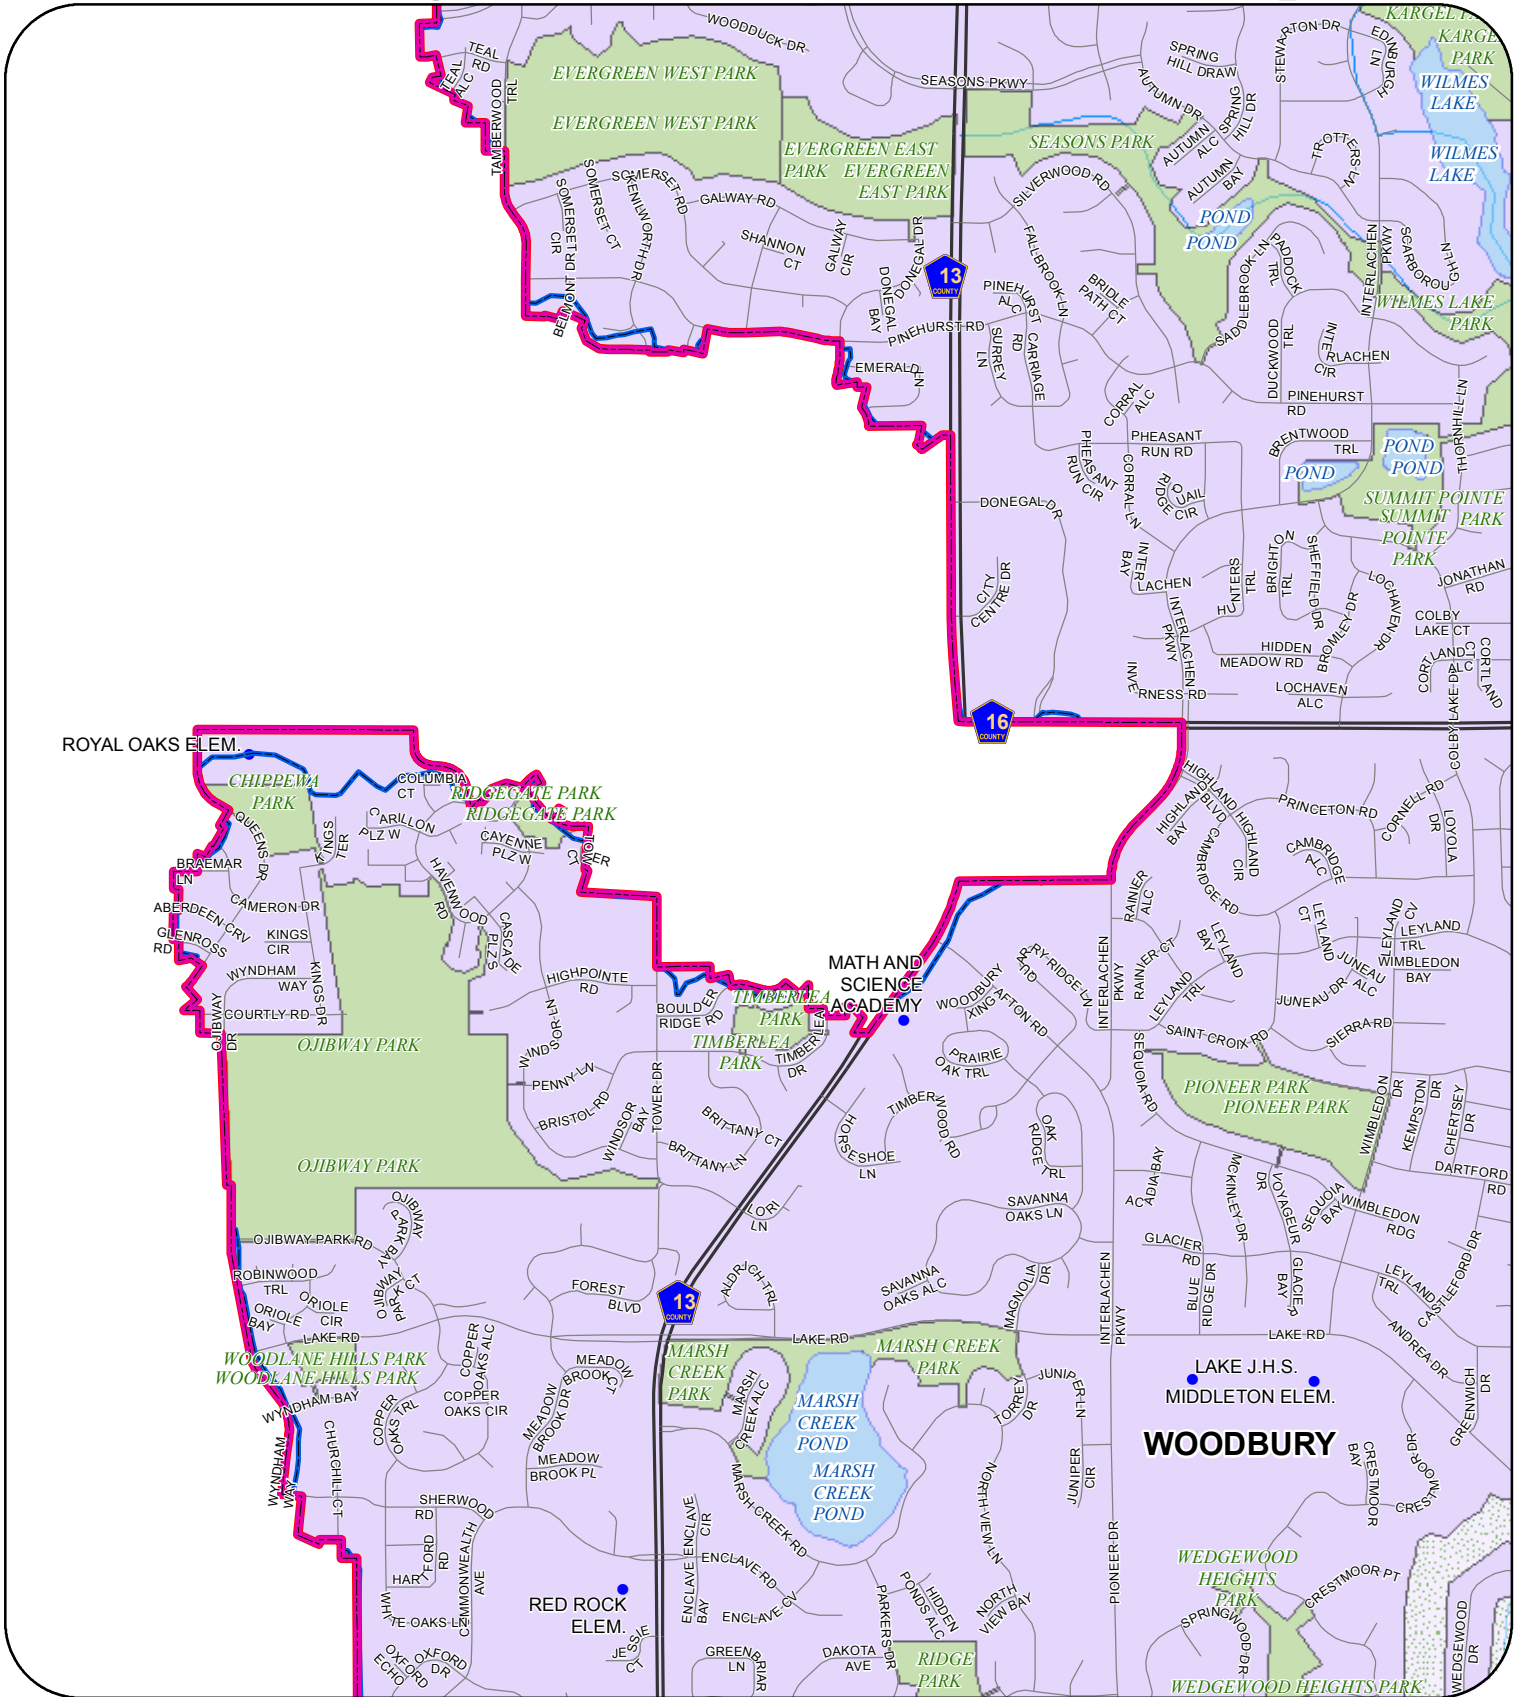

South Washington Watershed District - Map Atlas

Management Units	National Park	Interstate	Miscellaneous Roads	Service Roads	Ditch
Subwatershed Regions	State/Local Park	Highway Connector	County Roads	Private	State Trail
SWWD	Island	US Highway	Residential Streets	Railroad Track	Streams
Golf Course	Lake or Pond	State Highway	Ramps		
Cemetery					