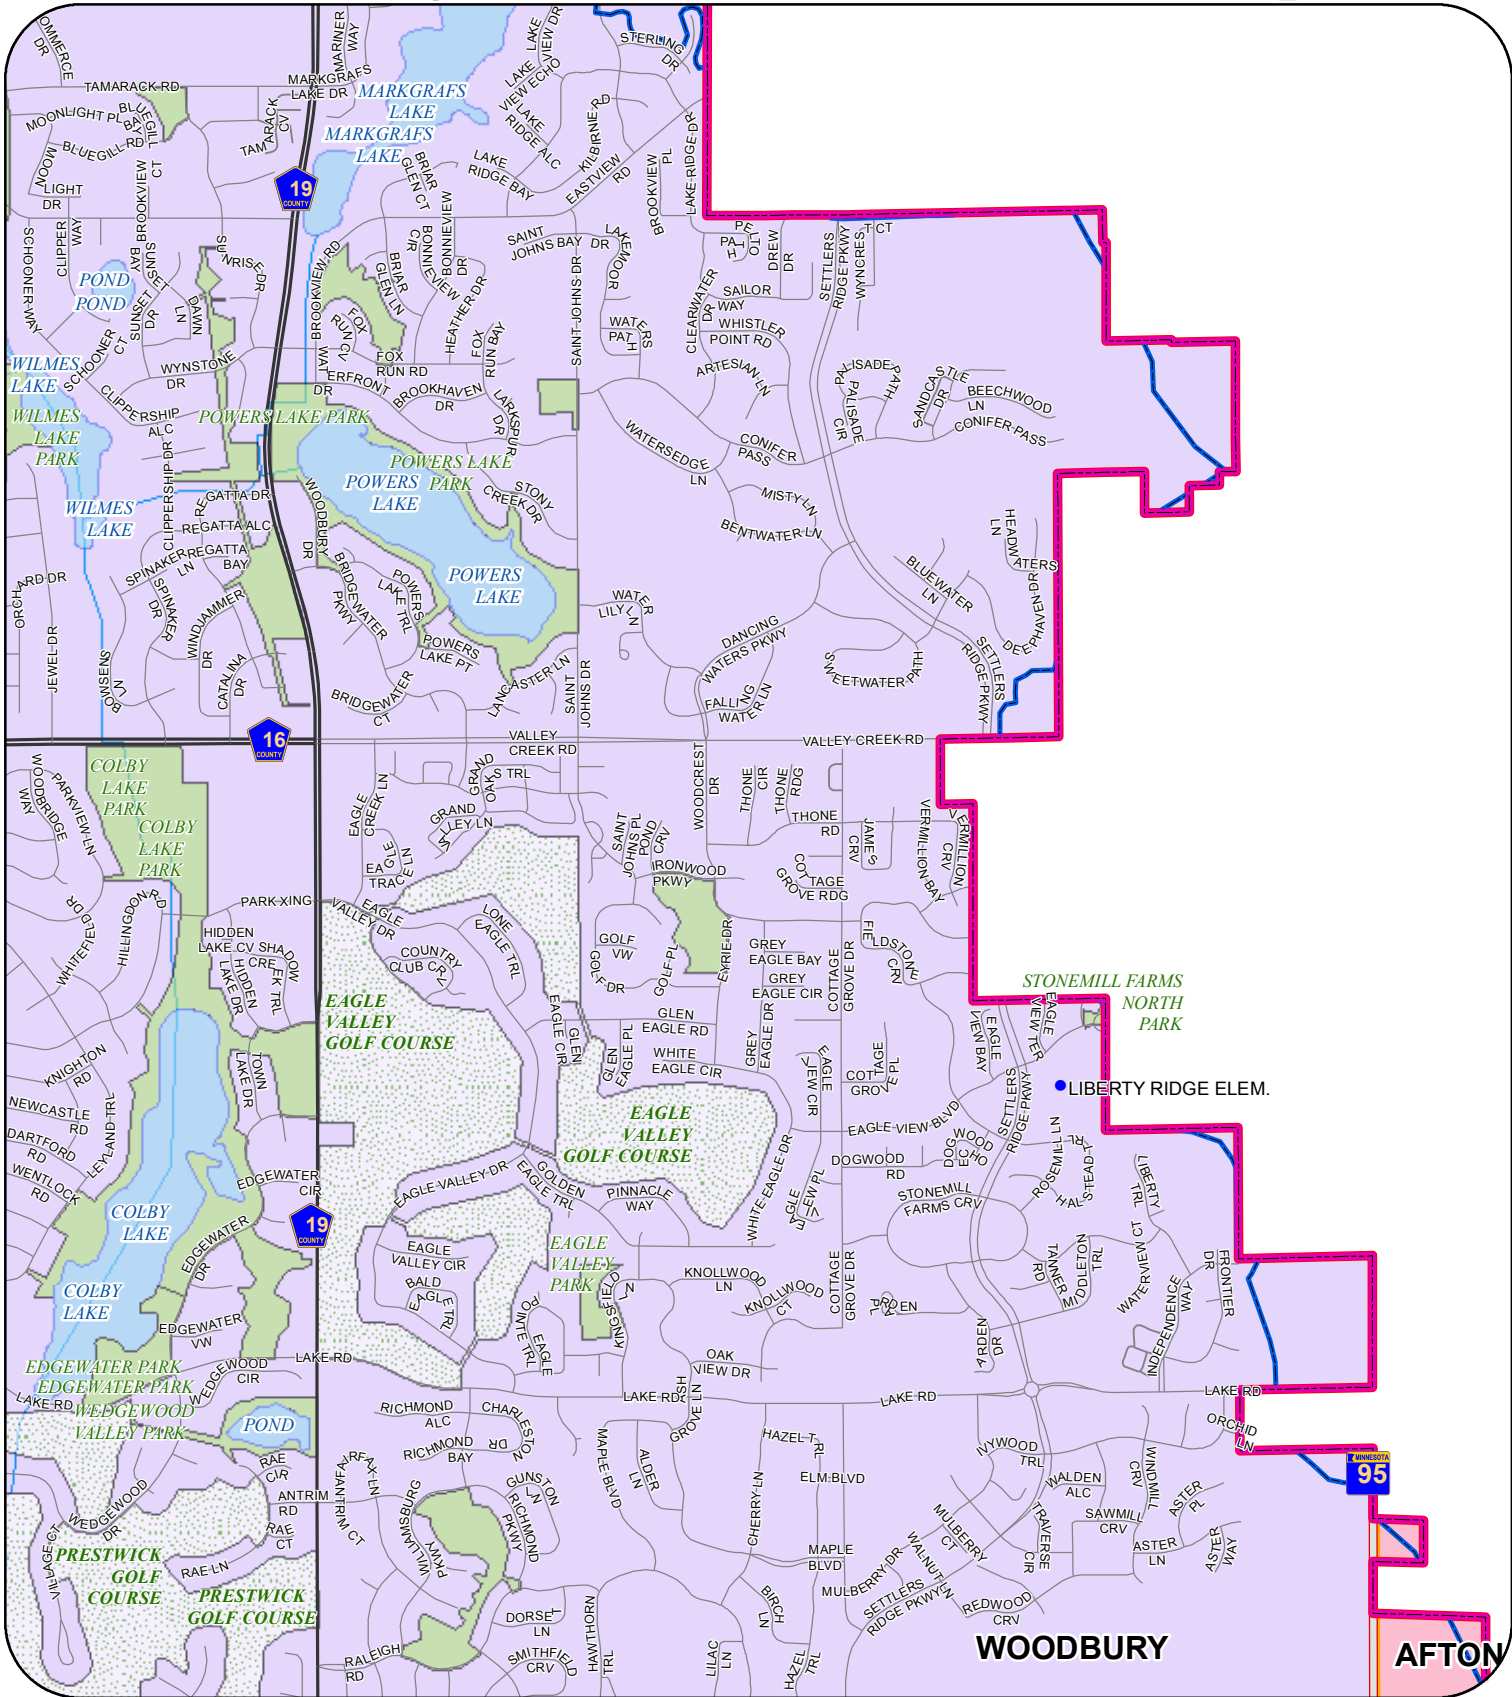

# South Washington Watershed District - Map Atlas

|                      |                  |                   |                     |                |             |
|----------------------|------------------|-------------------|---------------------|----------------|-------------|
| Management Units     | National Park    | Interstate        | Miscellaneous Roads | Service Roads  | Ditch       |
| Subwatershed Regions | State/Local Park | Highway Connector | County Roads        | Private        | State Trail |
| SWWD                 | Island           | US Highway        | Residential Streets | Railroad Track | Streams     |
| Golf Course          | Lake or Pond     | State Highway     | Ramps               |                |             |
| Cemetery             |                  |                   |                     |                |             |