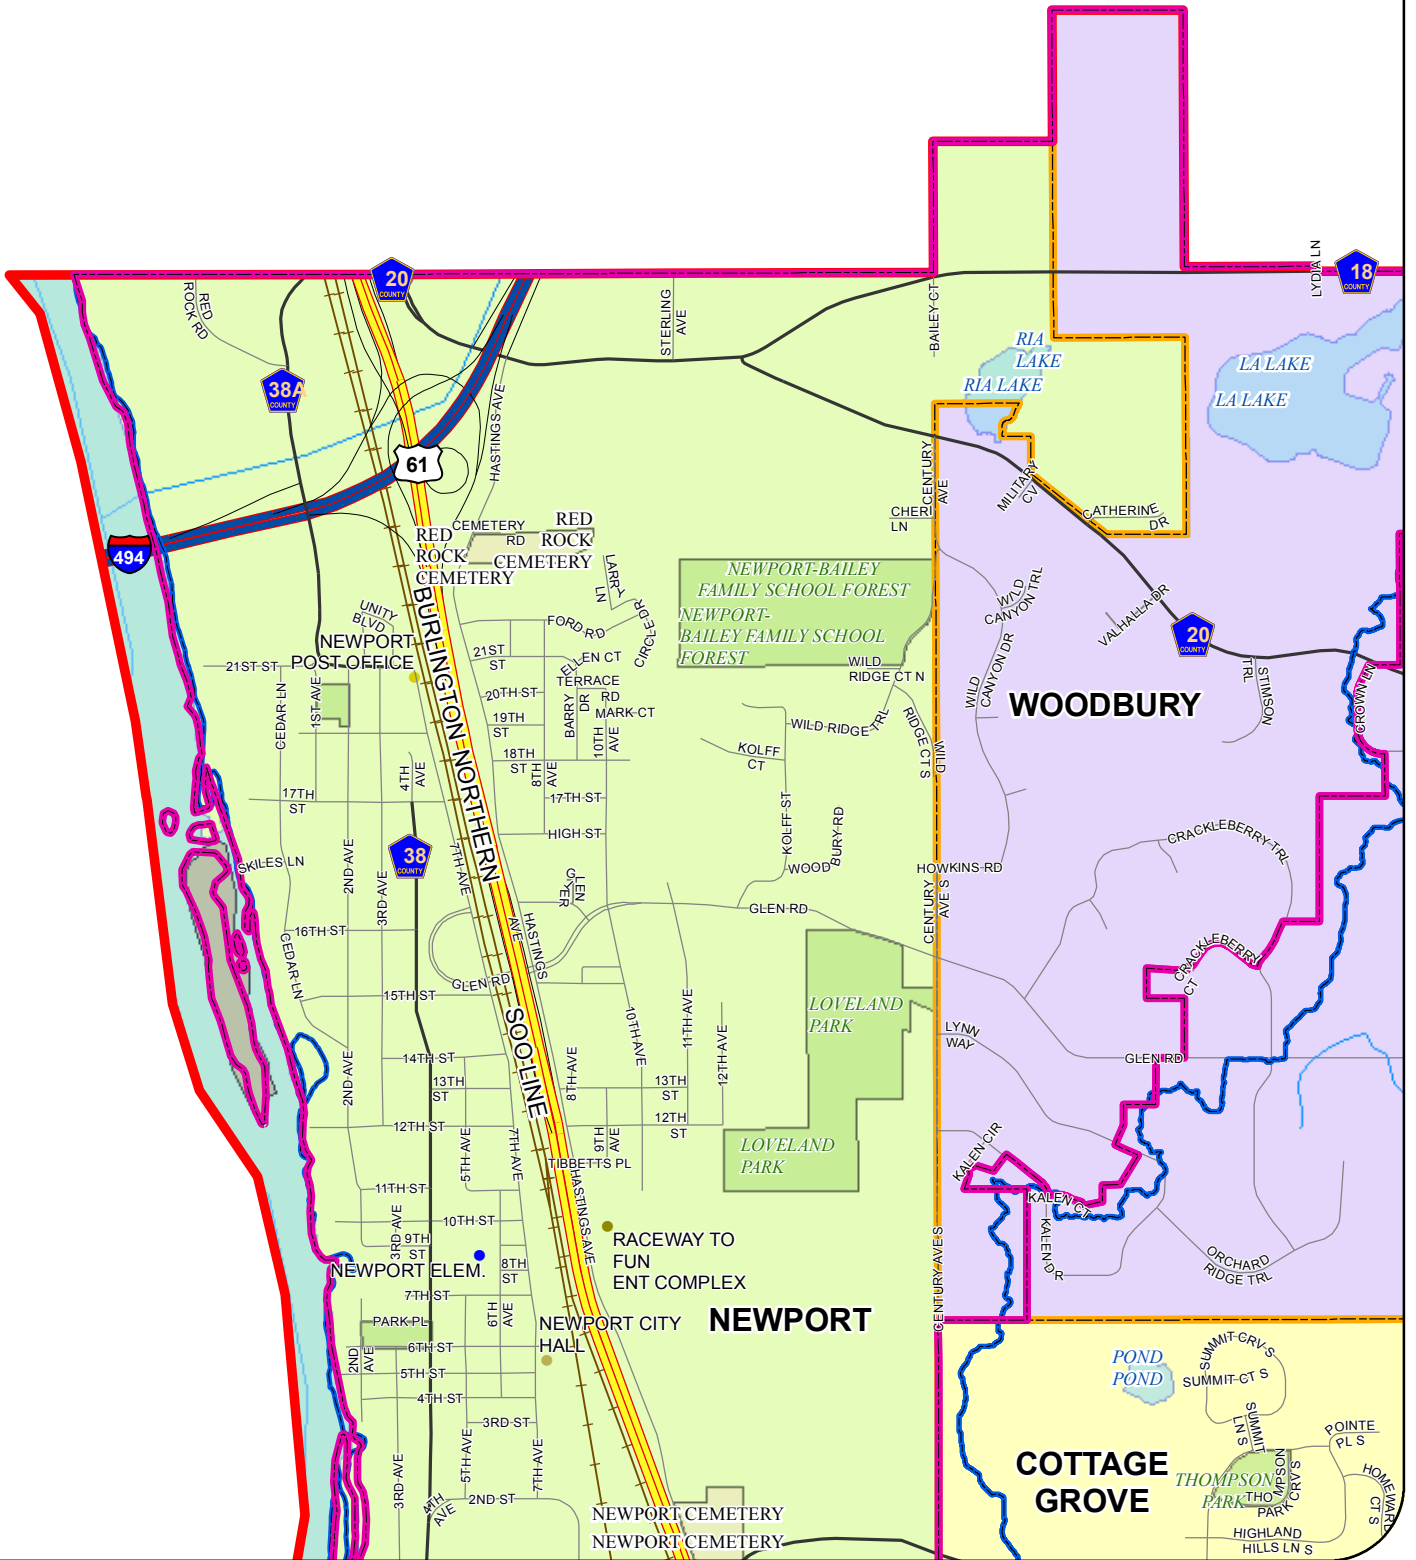

# South Washington Watershed District - Map Atlas

- |                      |                  |                   |                     |                |             |
|----------------------|------------------|-------------------|---------------------|----------------|-------------|
| Management Units     | National Park    | Interstate        | Miscellaneous Roads | Service Roads  | Ditch       |
| Subwatershed Regions | State/Local Park | Highway Connector | County Roads        | Private        | State Trail |
| SWWD                 | Island           | US Highway        | Residential Streets | Railroad Track | Streams     |
| Golf Course          | Lake or Pond     | State Highway     | Ramps               |                |             |
| Cemetery             |                  |                   |                     |                |             |