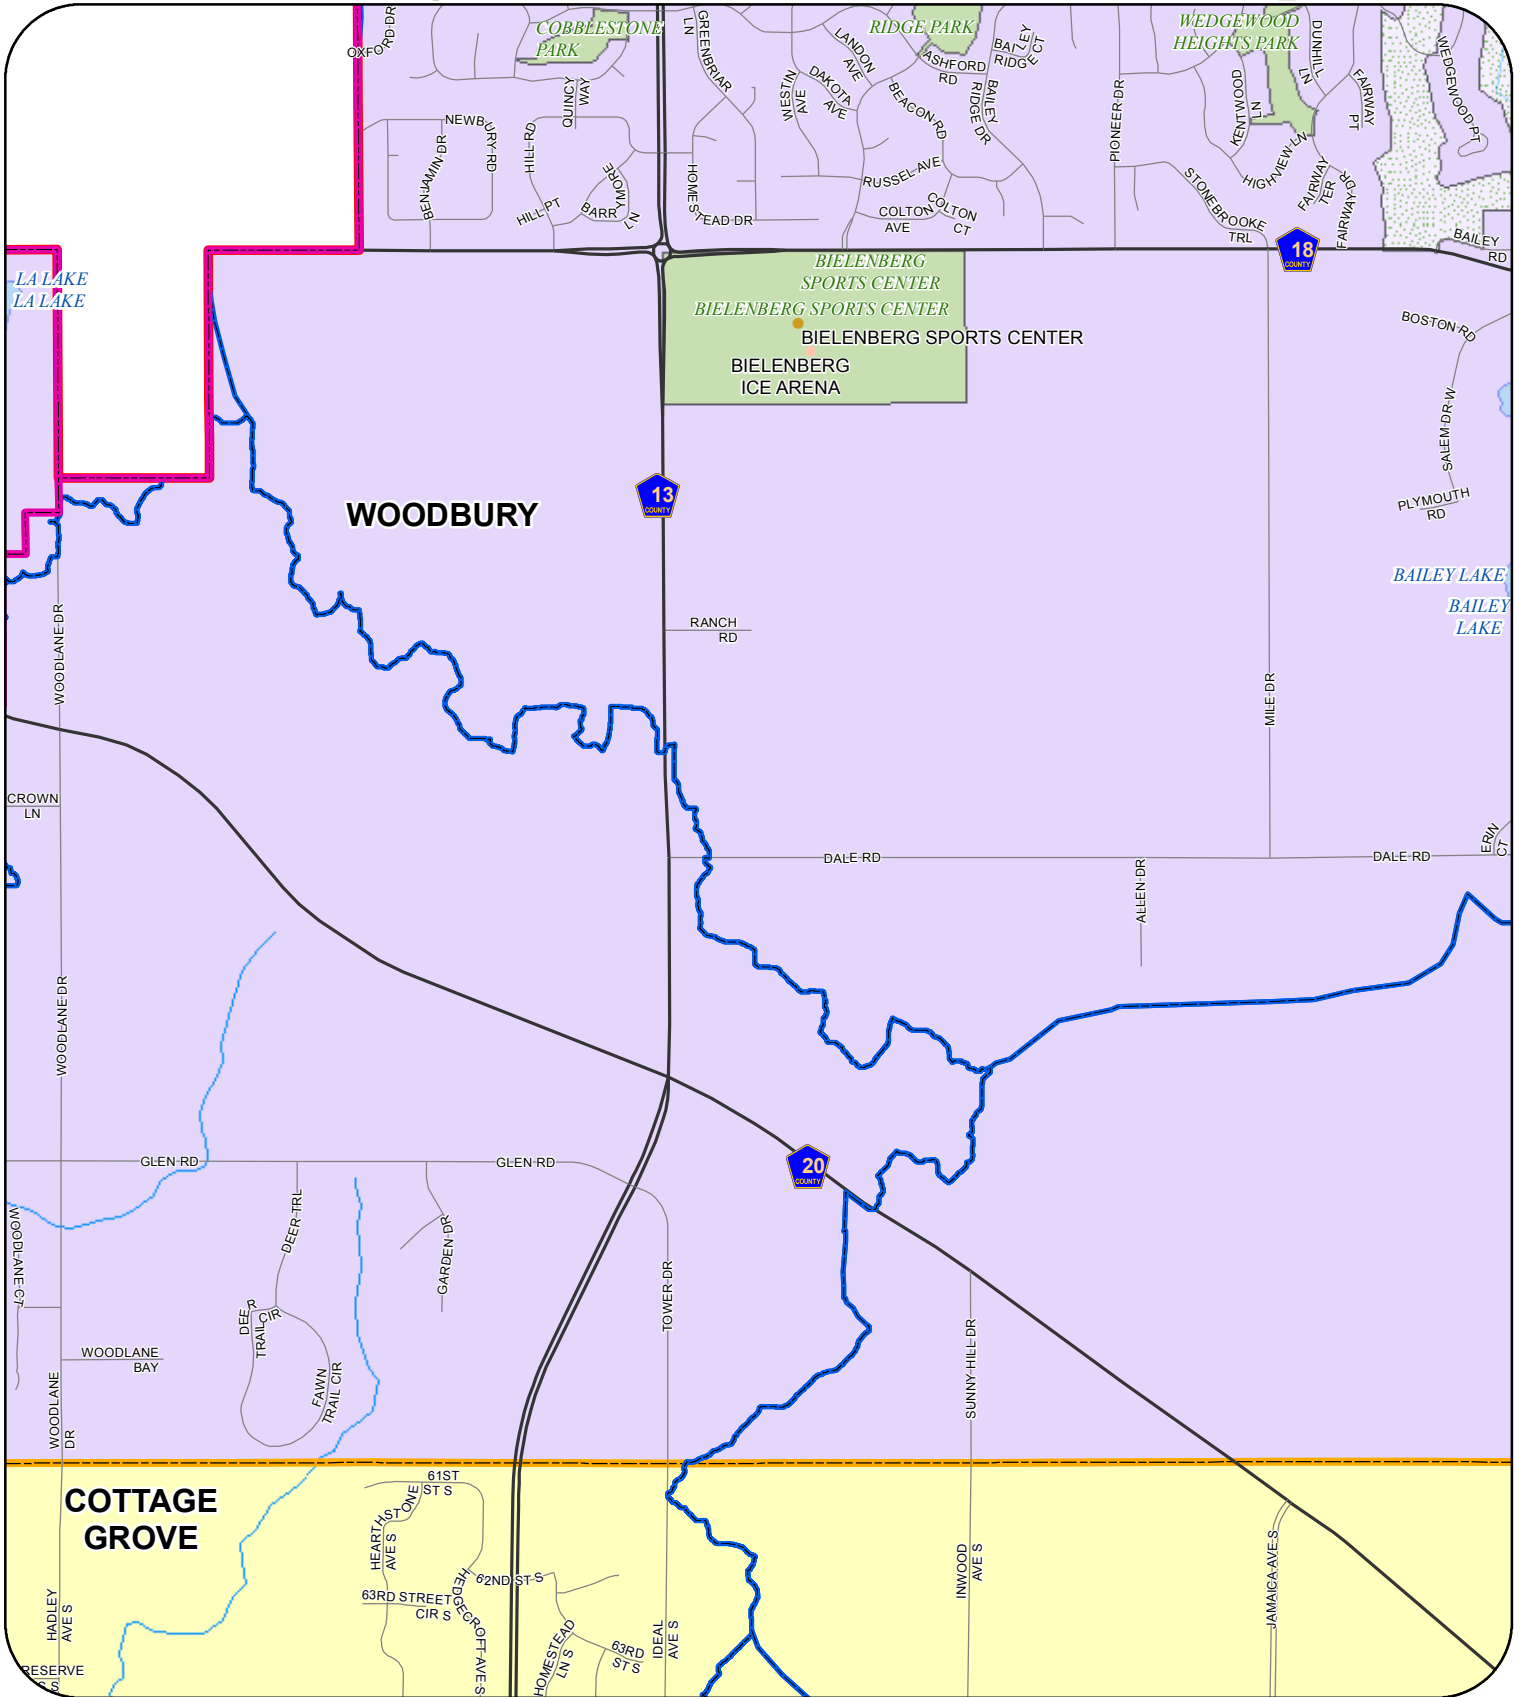

South Washington Watershed District - Map Atlas

- | | | | | | |
|----------------------|------------------|-------------------|---------------------|----------------|-------------|
| Management Units | National Park | Interstate | Miscellaneous Roads | Service Roads | Ditch |
| Subwatershed Regions | State/Local Park | Highway Connector | County Roads | Private | State Trail |
| SWWD | Island | US Highway | Residential Streets | Railroad Track | Streams |
| Golf Course | Lake or Pond | State Highway | Ramps | | |
| Cemetery | | | | | |