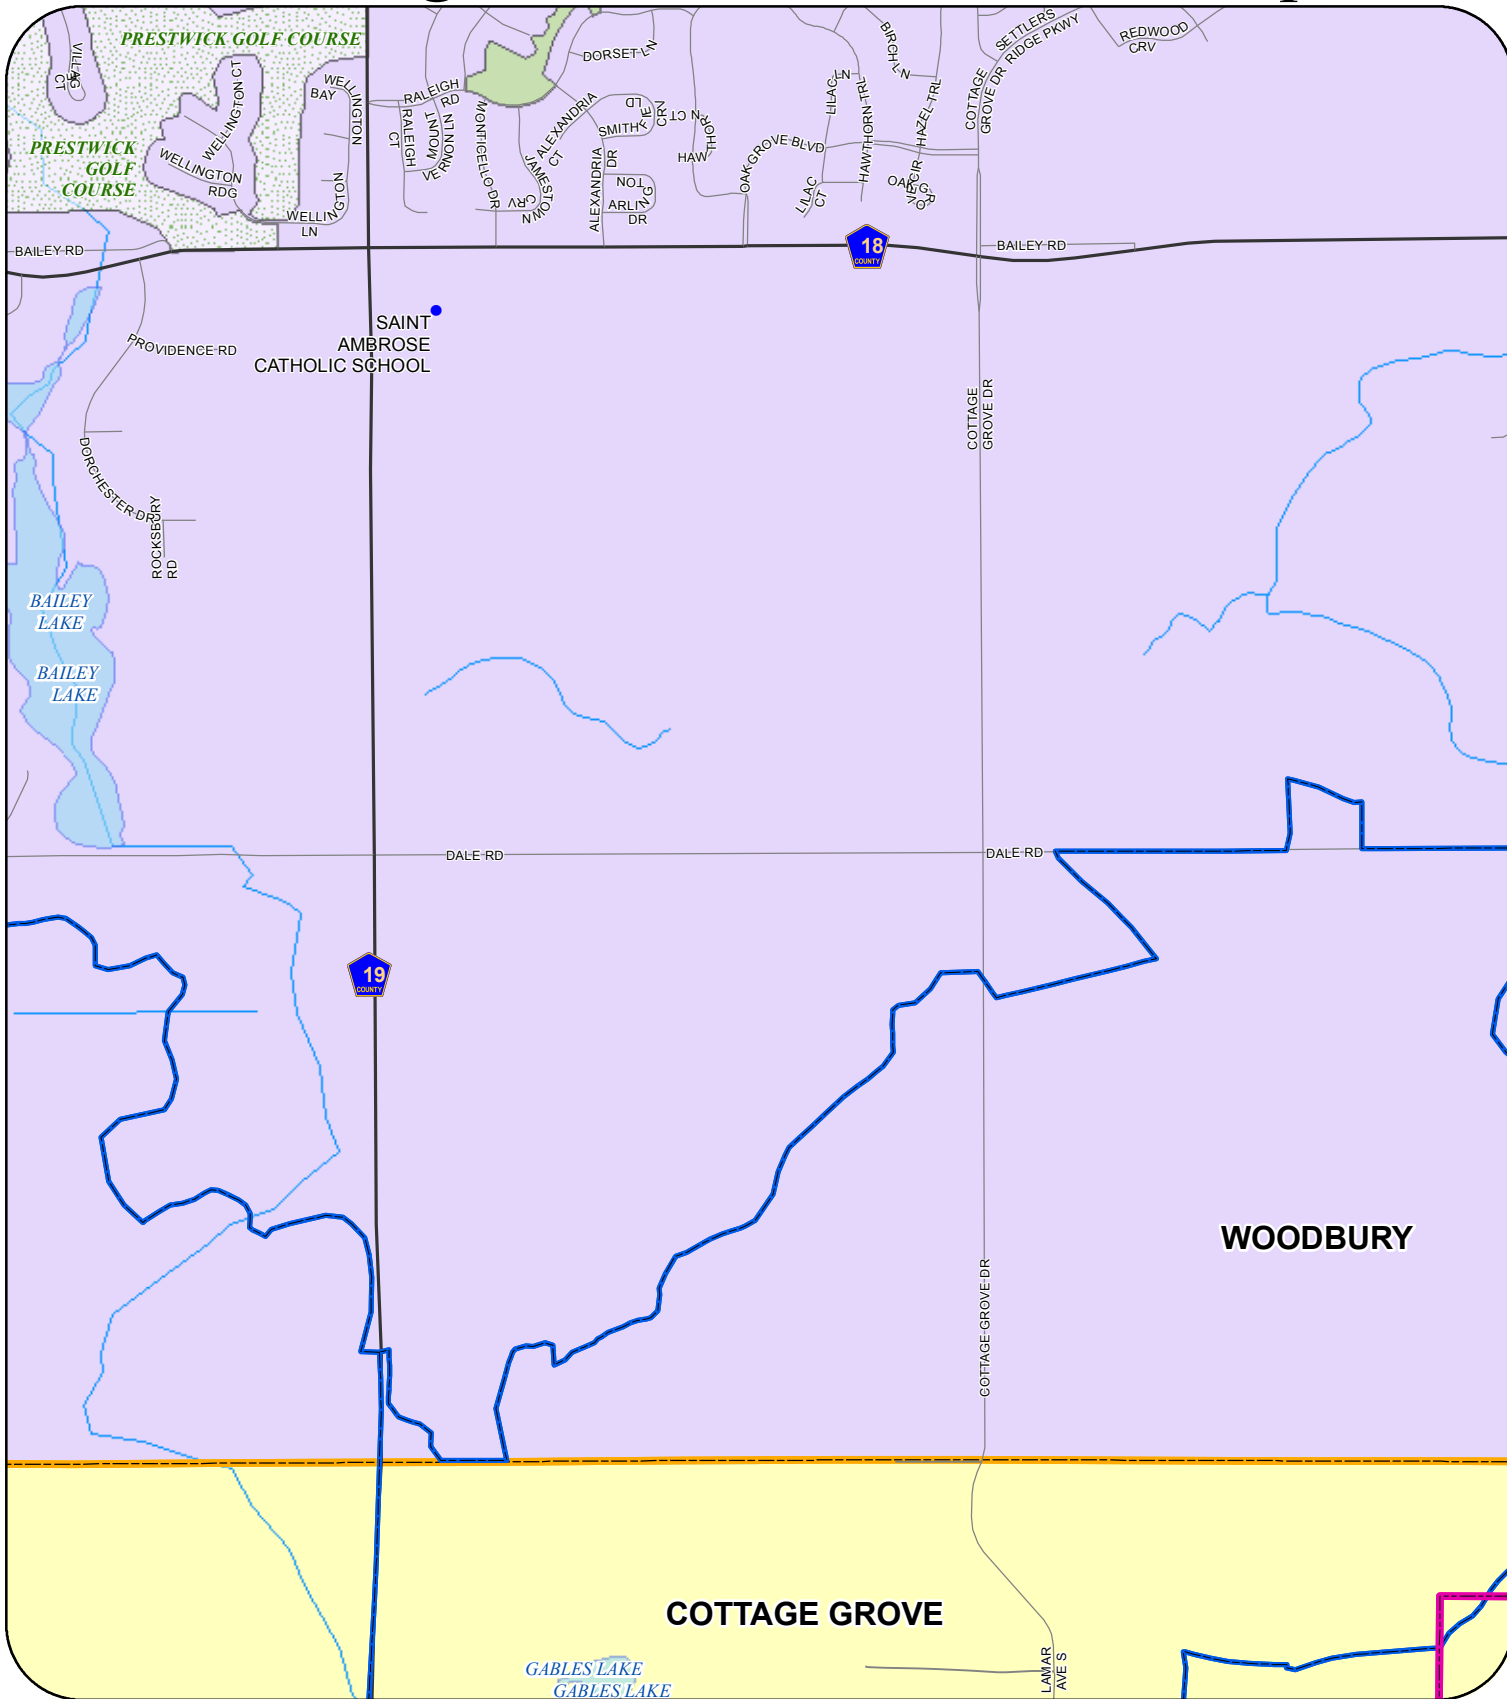

South Washington Watershed District - Map Atlas

- | | | | | | |
|----------------------|------------------|-------------------|---------------------|----------------|-------------|
| Management Units | National Park | Interstate | Miscellaneous Roads | Service Roads | Ditch |
| Subwatershed Regions | State/Local Park | Highway Connector | County Roads | Private | State Trail |
| SWWD | Island | US Highway | Residential Streets | Railroad Track | Streams |
| Golf Course | Lake or Pond | State Highway | Ramps | | |
| Cemetery | | | | | |