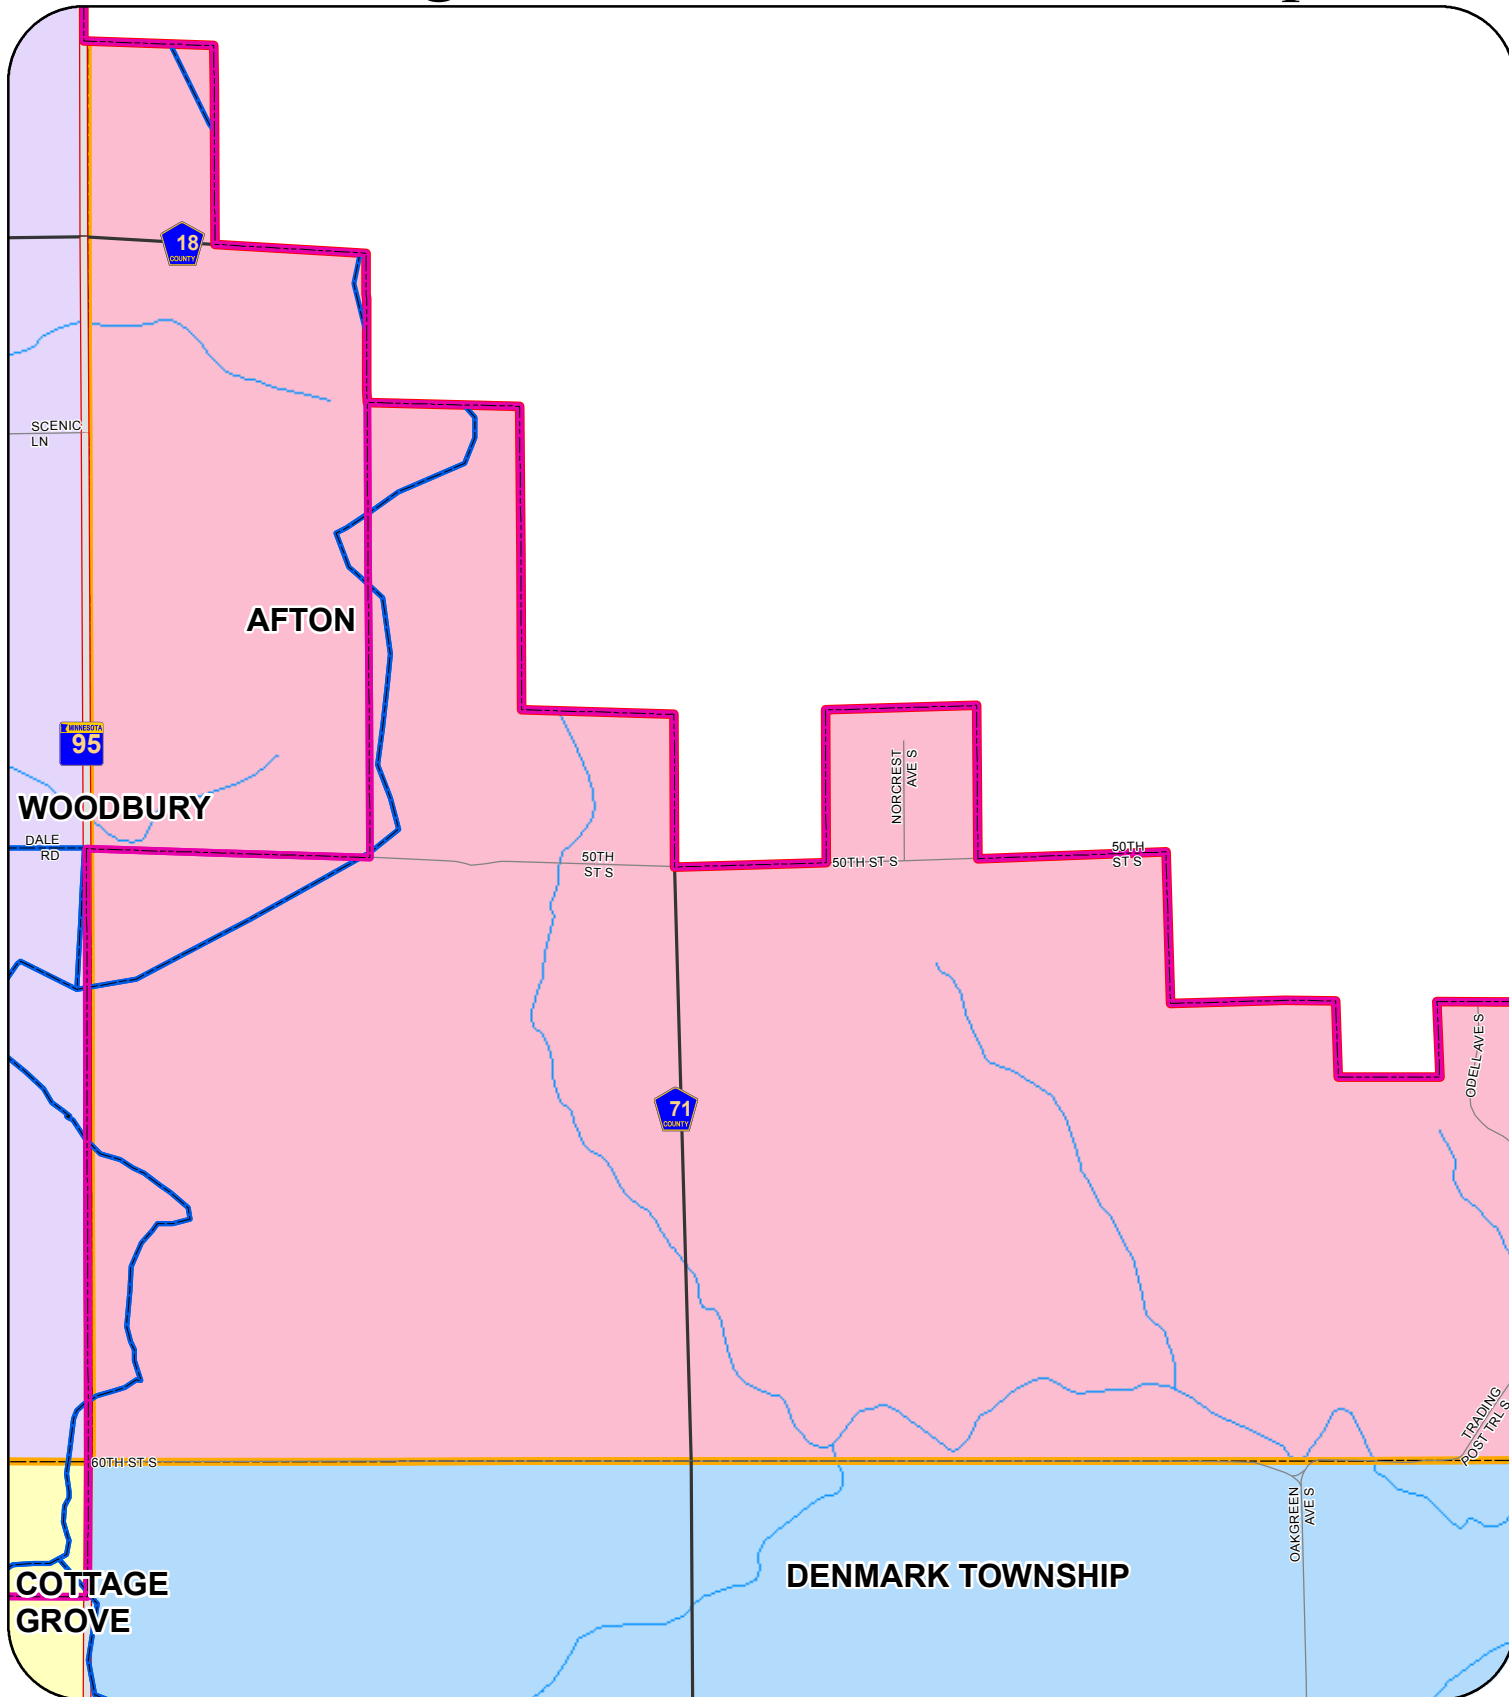

South Washington Watershed District - Map Atlas

- | | | | | | |
|----------------------|------------------|-------------------|---------------------|----------------|-------------|
| Management Units | National Park | Interstate | Miscellaneous Roads | Service Roads | Ditch |
| Subwatershed Regions | State/Local Park | Highway Connector | County Roads | Private | State Trail |
| SWWD | Island | US Highway | Residential Streets | Railroad Track | Streams |
| Golf Course | Lake or Pond | State Highway | Ramps | | |
| Cemetery | | | | | |