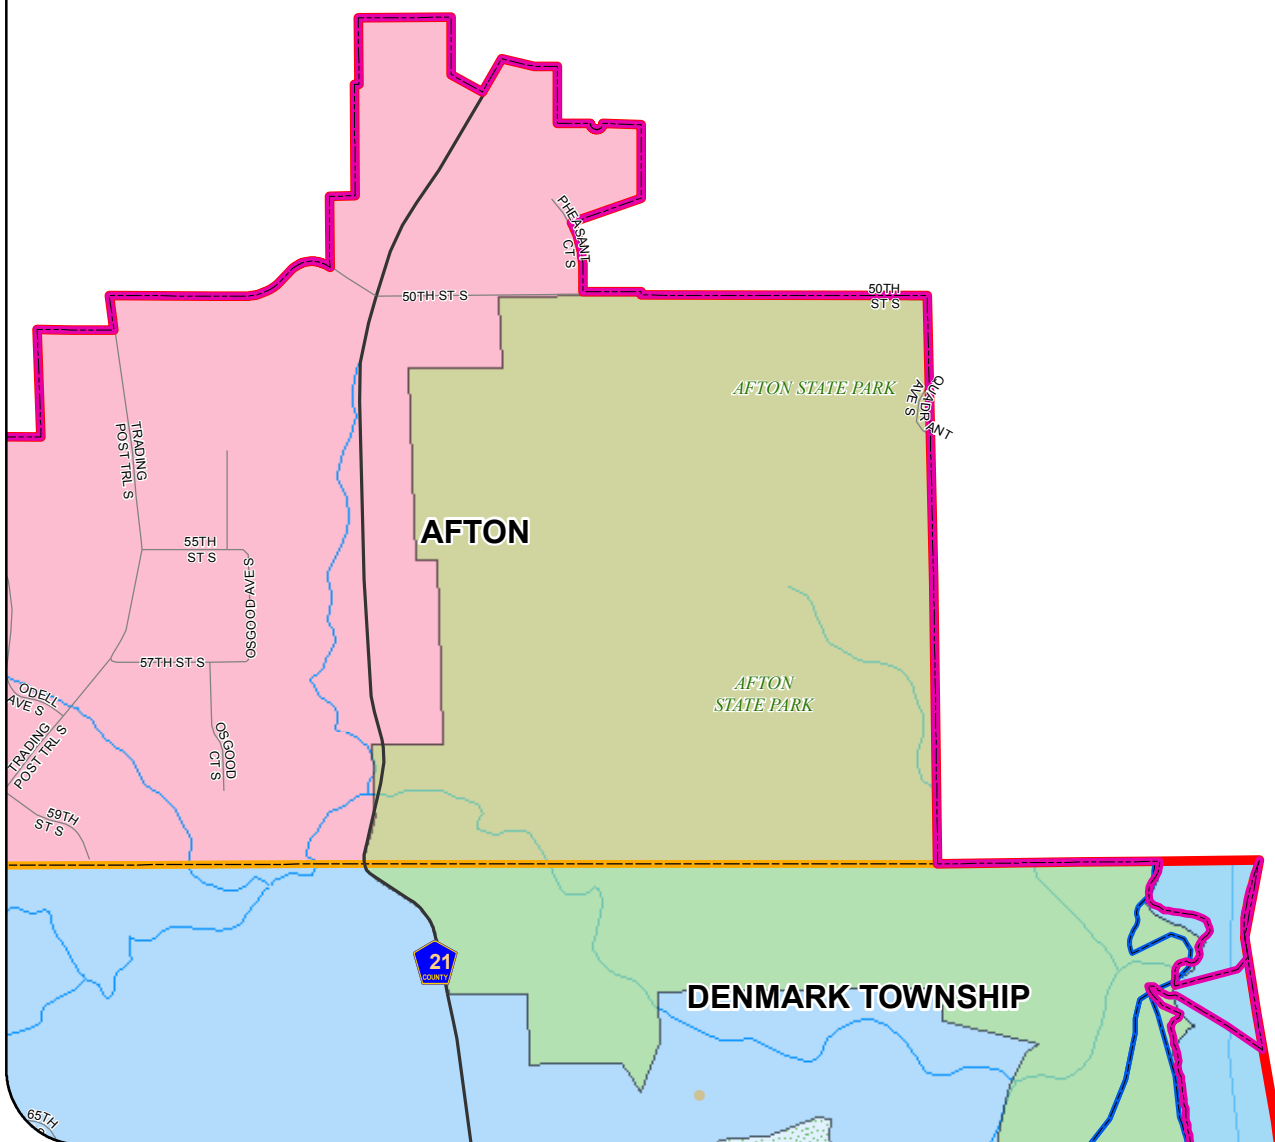

South Washington Watershed District - Map Atlas

- | | | | | | |
|----------------------|------------------|-------------------|---------------------|----------------|-------------|
| Management Units | National Park | Interstate | Miscellaneous Roads | Service Roads | Ditch |
| Subwatershed Regions | State/Local Park | Highway Connector | County Roads | Private | State Trail |
| SWWD | Island | US Highway | Residential Streets | Railroad Track | Streams |
| Golf Course | Lake or Pond | State Highway | Ramps | | |
| Cemetery | | | | | |