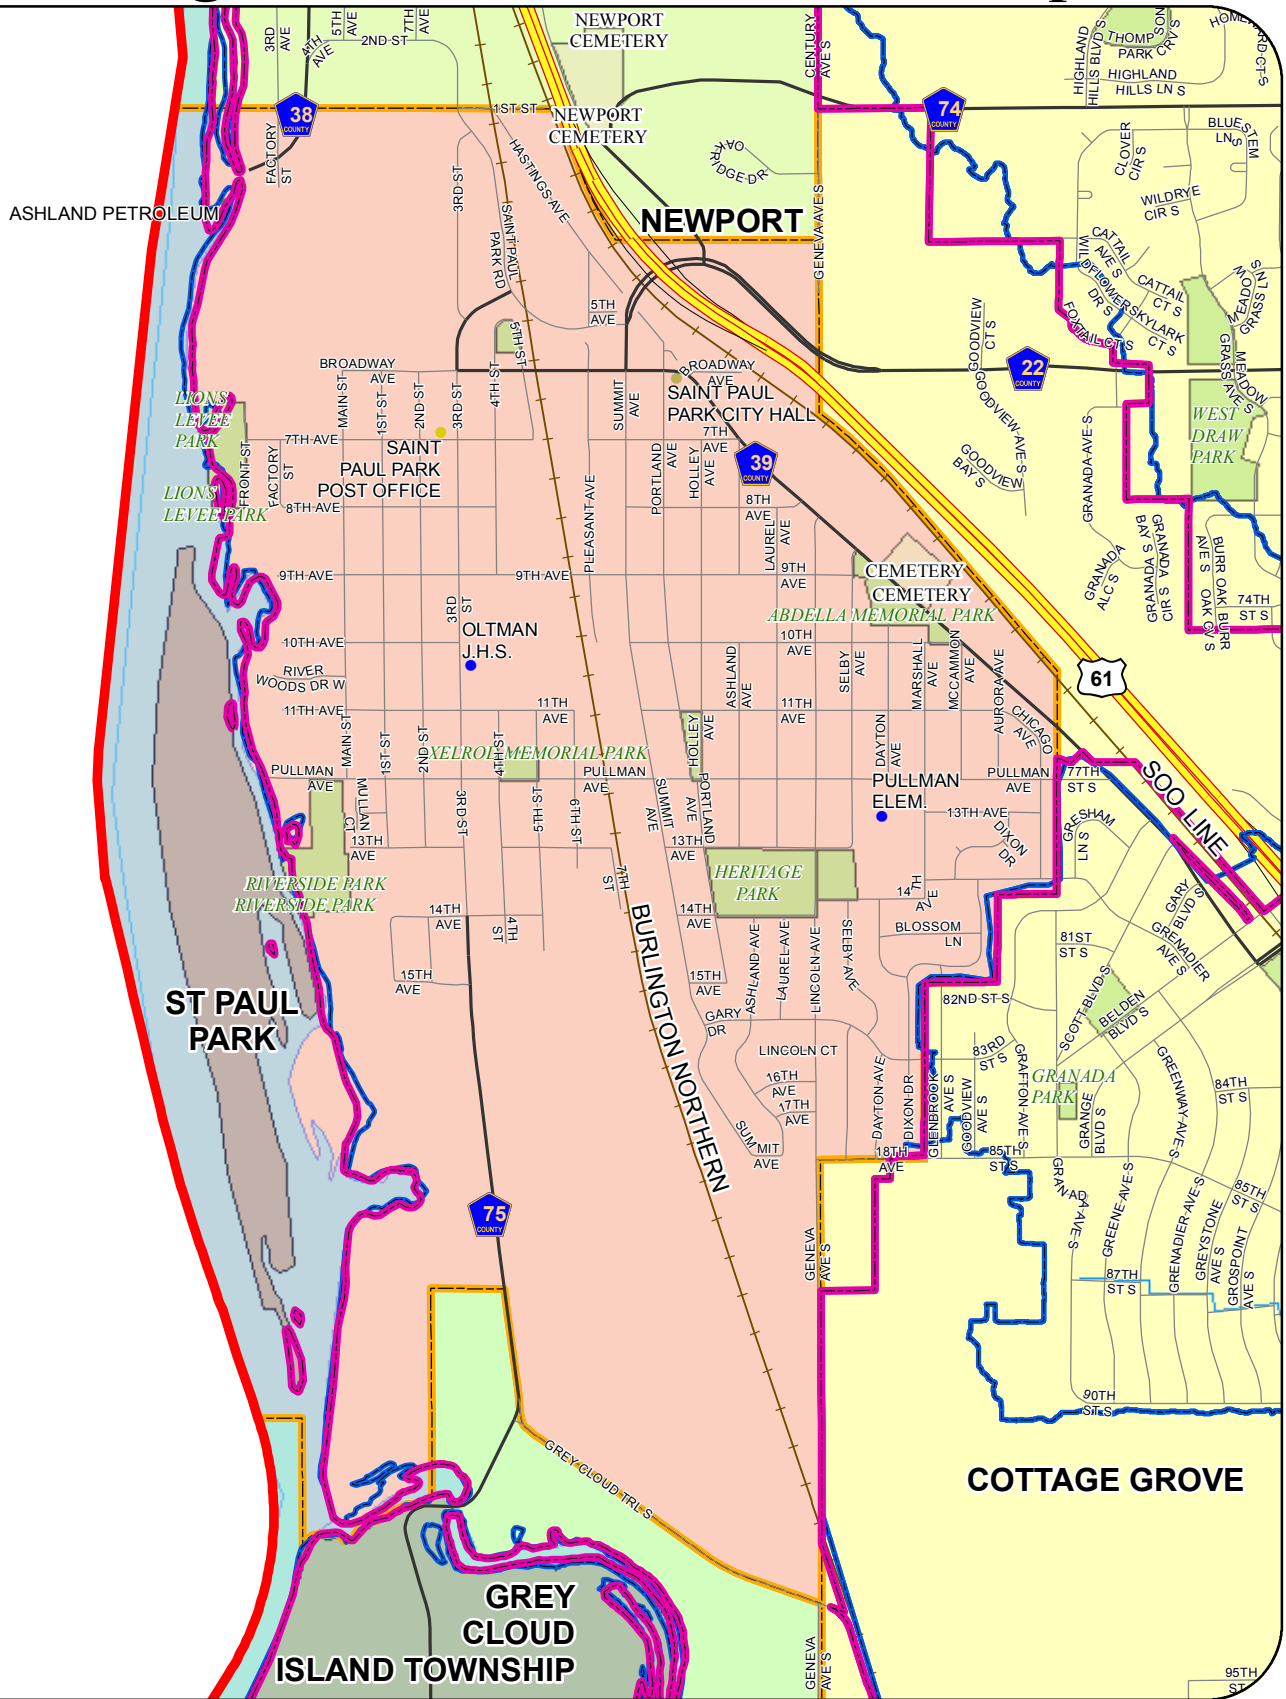

South Washington Watershed District - Map Atlas

Management Units	National Park	Interstate	Miscellaneous Roads	Service Roads	Ditch
Subwatershed Regions	State/Local Park	Highway Connector	County Roads	Private	State Trail
SWWD	Island	US Highway	Residential Streets	Railroad Track	Streams
Golf Course	Lake or Pond	State Highway	Ramps		
Cemetery					

0 0.15 0.3 0.6 Miles

Source: TLG Data Index ID - D1 Sheet 10