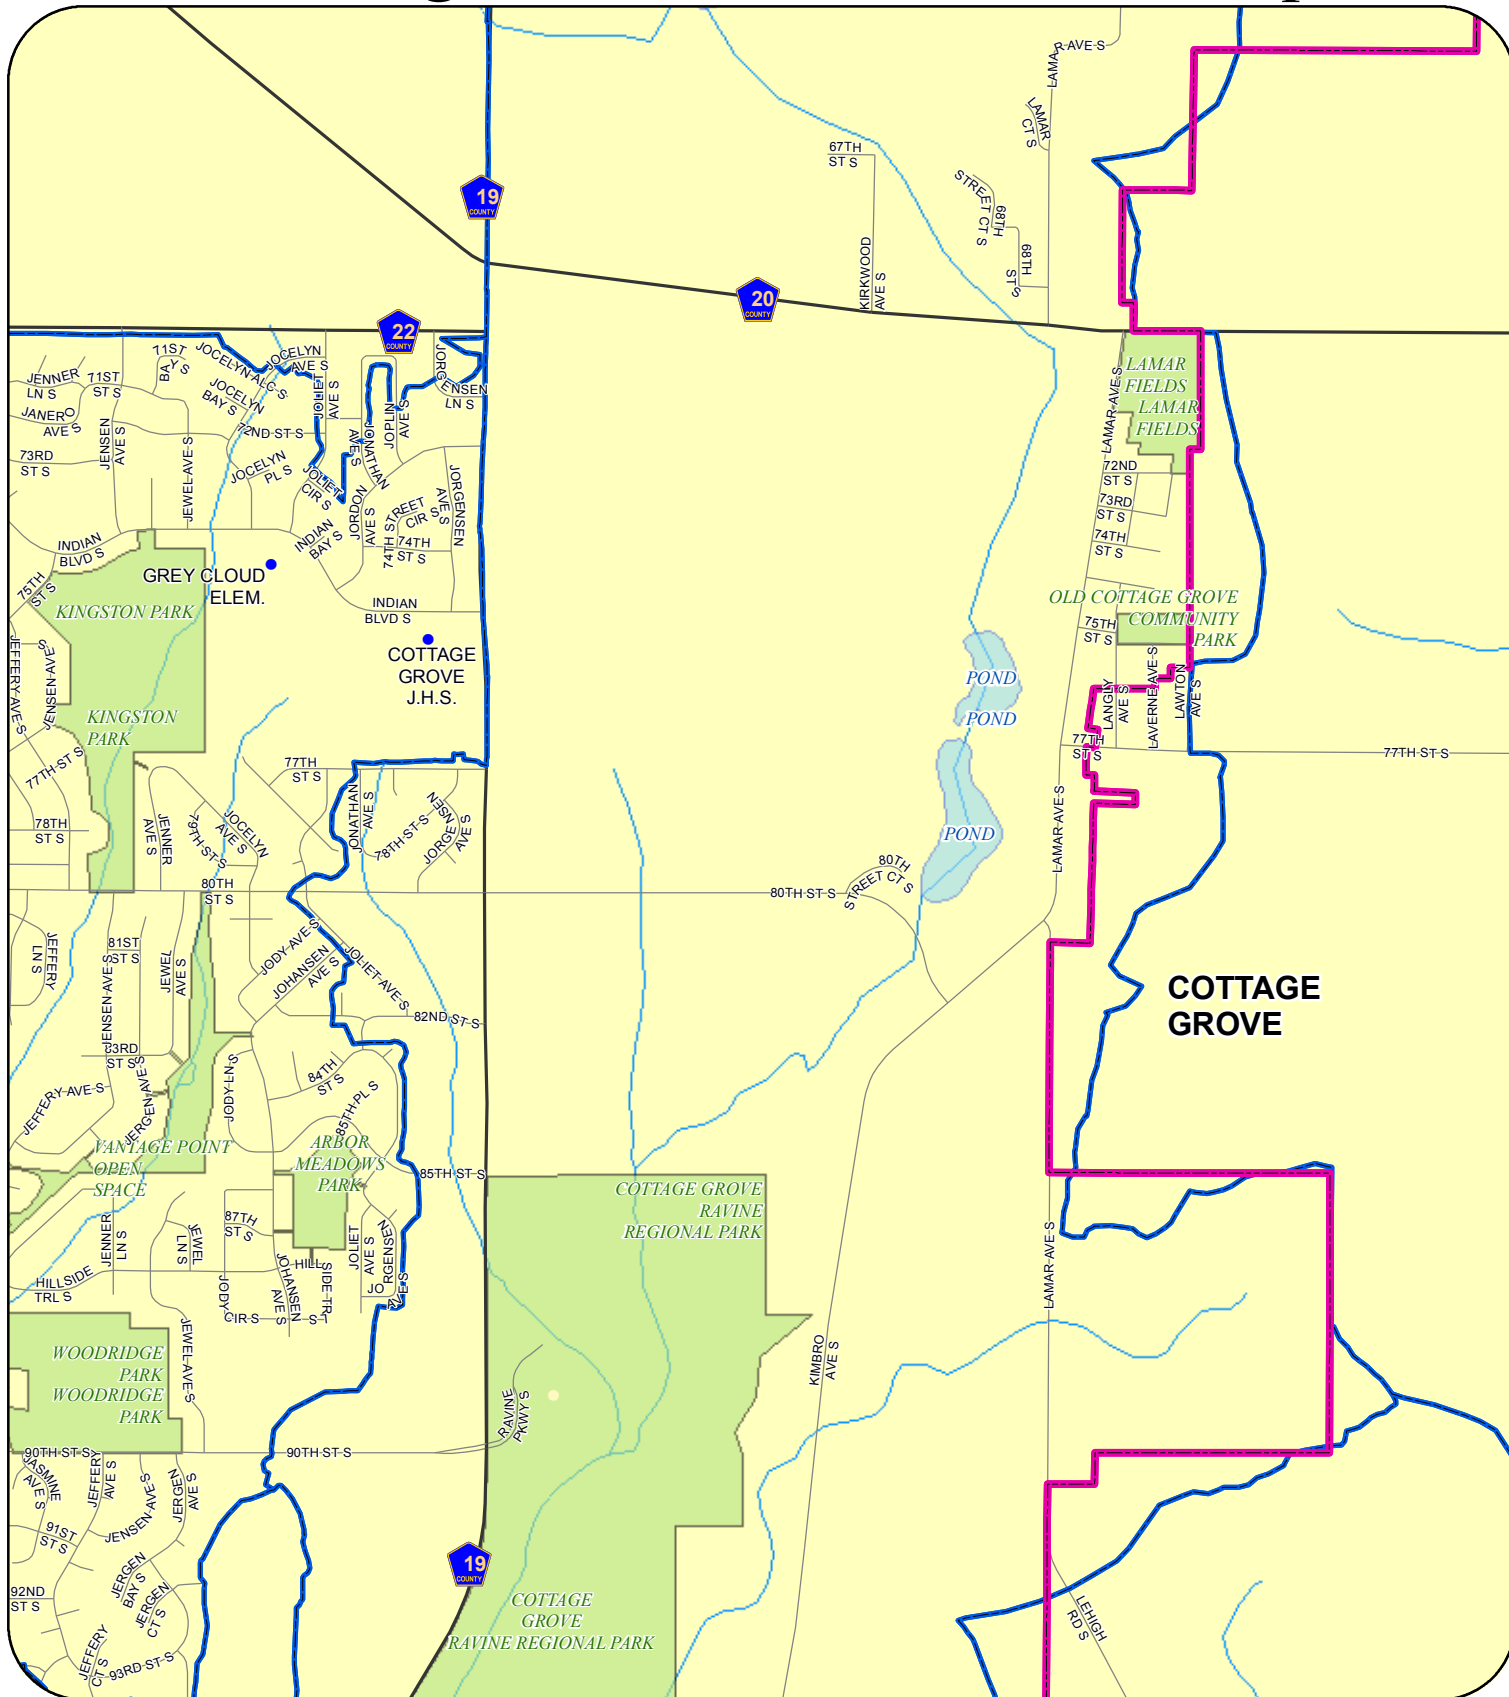

South Washington Watershed District - Map Atlas

- | | | | | | |
|----------------------|------------------|-------------------|---------------------|----------------|-------------|
| Management Units | National Park | Interstate | Miscellaneous Roads | Service Roads | Ditch |
| Subwatershed Regions | State/Local Park | Highway Connector | County Roads | Private | State Trail |
| SWWD | Island | US Highway | Residential Streets | Railroad Track | Streams |
| Golf Course | Lake or Pond | State Highway | Ramps | | |
| Cemetery | | | | | |