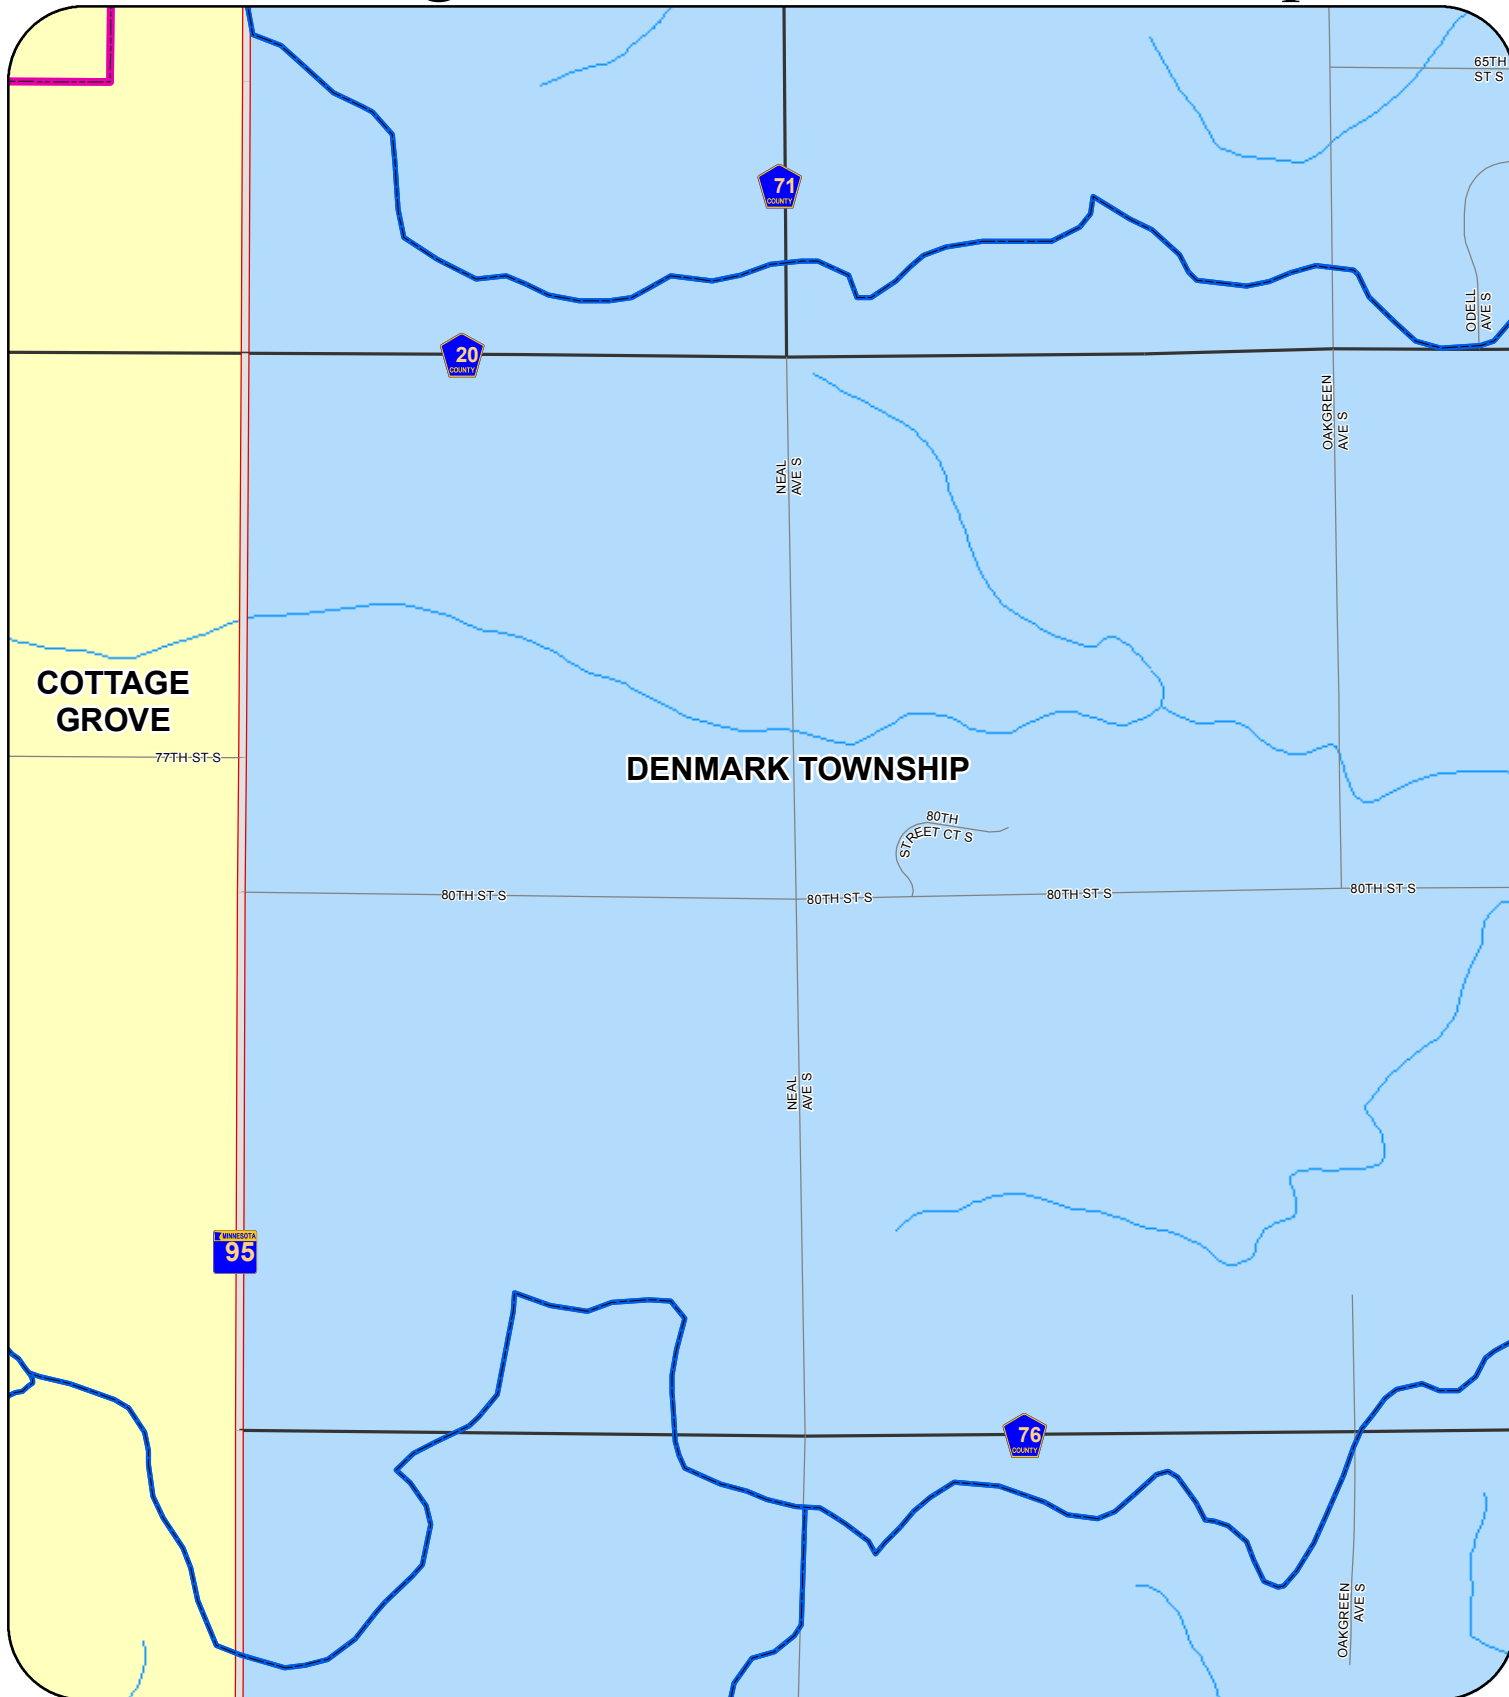

South Washington Watershed District - Map Atlas

- | | | | | | |
|----------------------|------------------|-------------------|---------------------|----------------|-------------|
| Management Units | National Park | Interstate | Miscellaneous Roads | Service Roads | Ditch |
| Subwatershed Regions | State/Local Park | Highway Connector | County Roads | Private | State Trail |
| SWWD | Island | US Highway | Residential Streets | Railroad Track | Streams |
| Golf Course | Lake or Pond | State Highway | Ramps | | |
| Cemetery | | | | | |