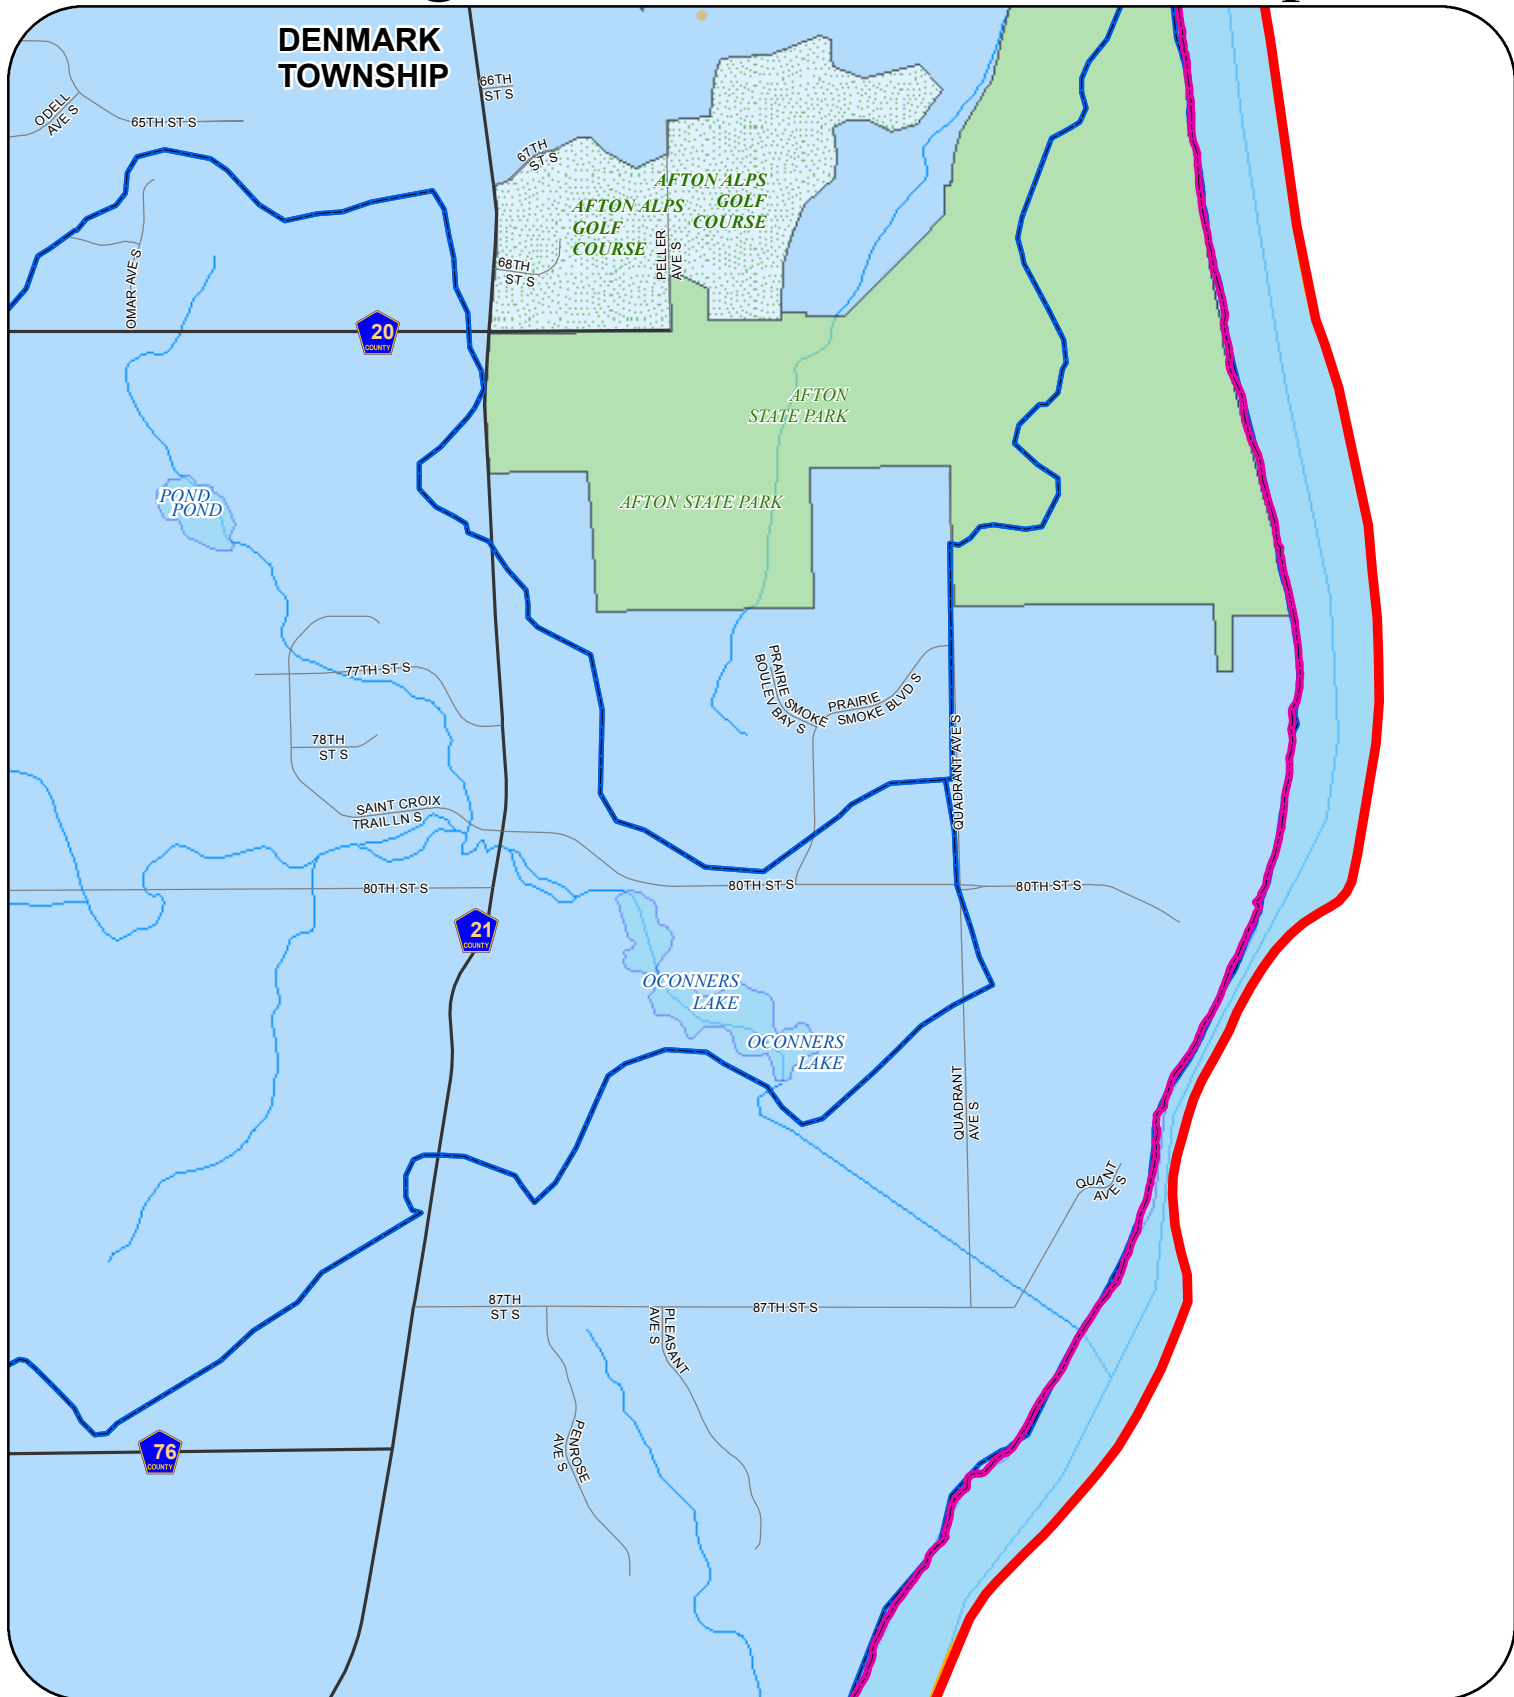

South Washington Watershed District - Map Atlas

- | | | | | | |
|----------------------|------------------|-------------------|---------------------|----------------|-------------|
| Management Units | National Park | Interstate | Miscellaneous Roads | Service Roads | Ditch |
| Subwatershed Regions | State/Local Park | Highway Connector | County Roads | Private | State Trail |
| SWWD | Island | US Highway | Residential Streets | Railroad Track | Streams |
| Golf Course | Lake or Pond | State Highway | Ramps | | |
| Cemetery | | | | | |