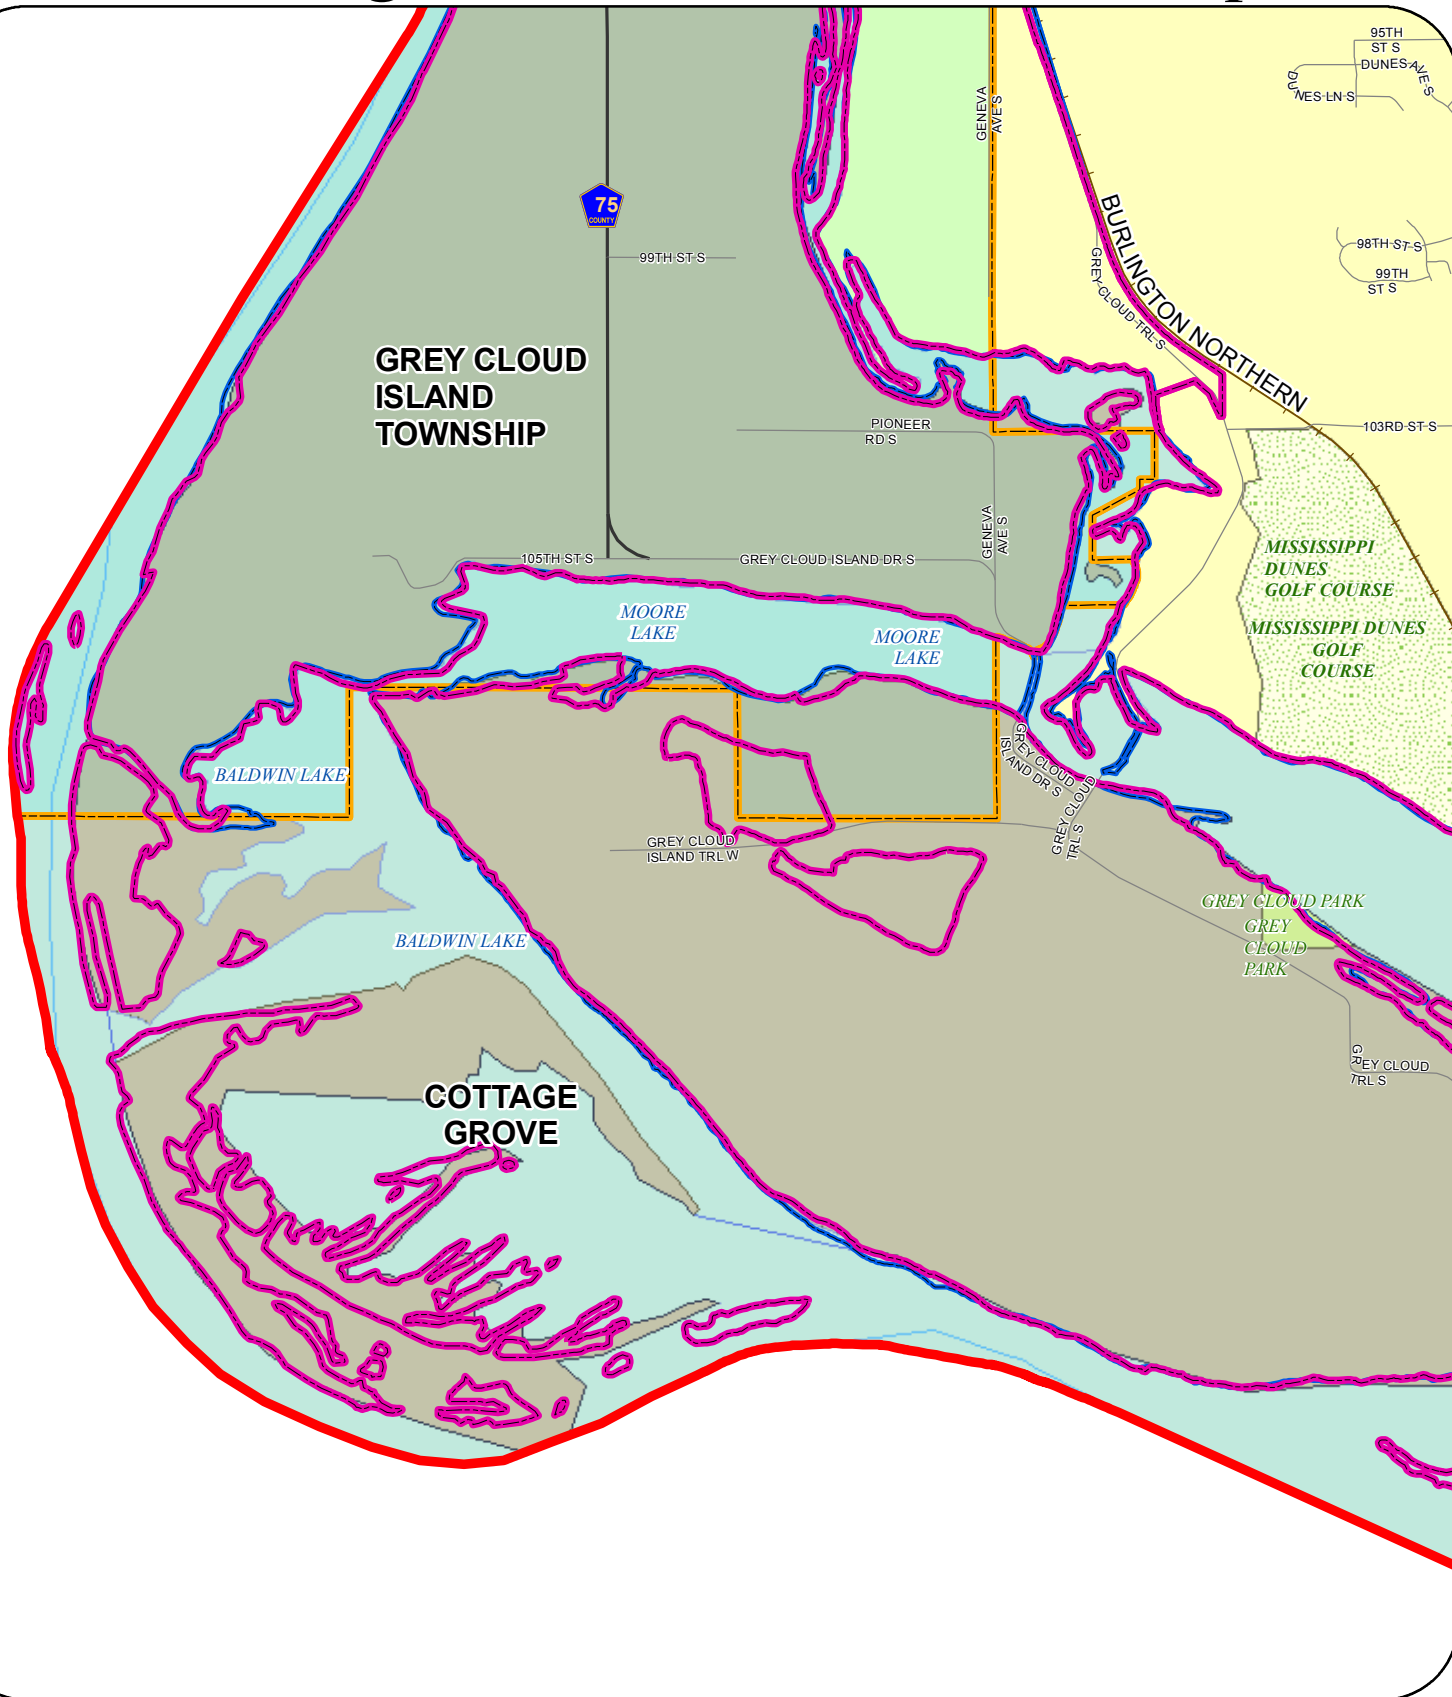

# South Washington Watershed District - Map Atlas

- |                      |                  |                   |                     |                |             |
|----------------------|------------------|-------------------|---------------------|----------------|-------------|
| Management Units     | National Park    | Interstate        | Miscellaneous Roads | Service Roads  | Ditch       |
| Subwatershed Regions | State/Local Park | Highway Connector | County Roads        | Private        | State Trail |
| SWWD                 | Island           | US Highway        | Residential Streets | Railroad Track | Streams     |
| Golf Course          | Lake or Pond     | State Highway     | Ramps               |                |             |
| Cemetery             |                  |                   |                     |                |             |