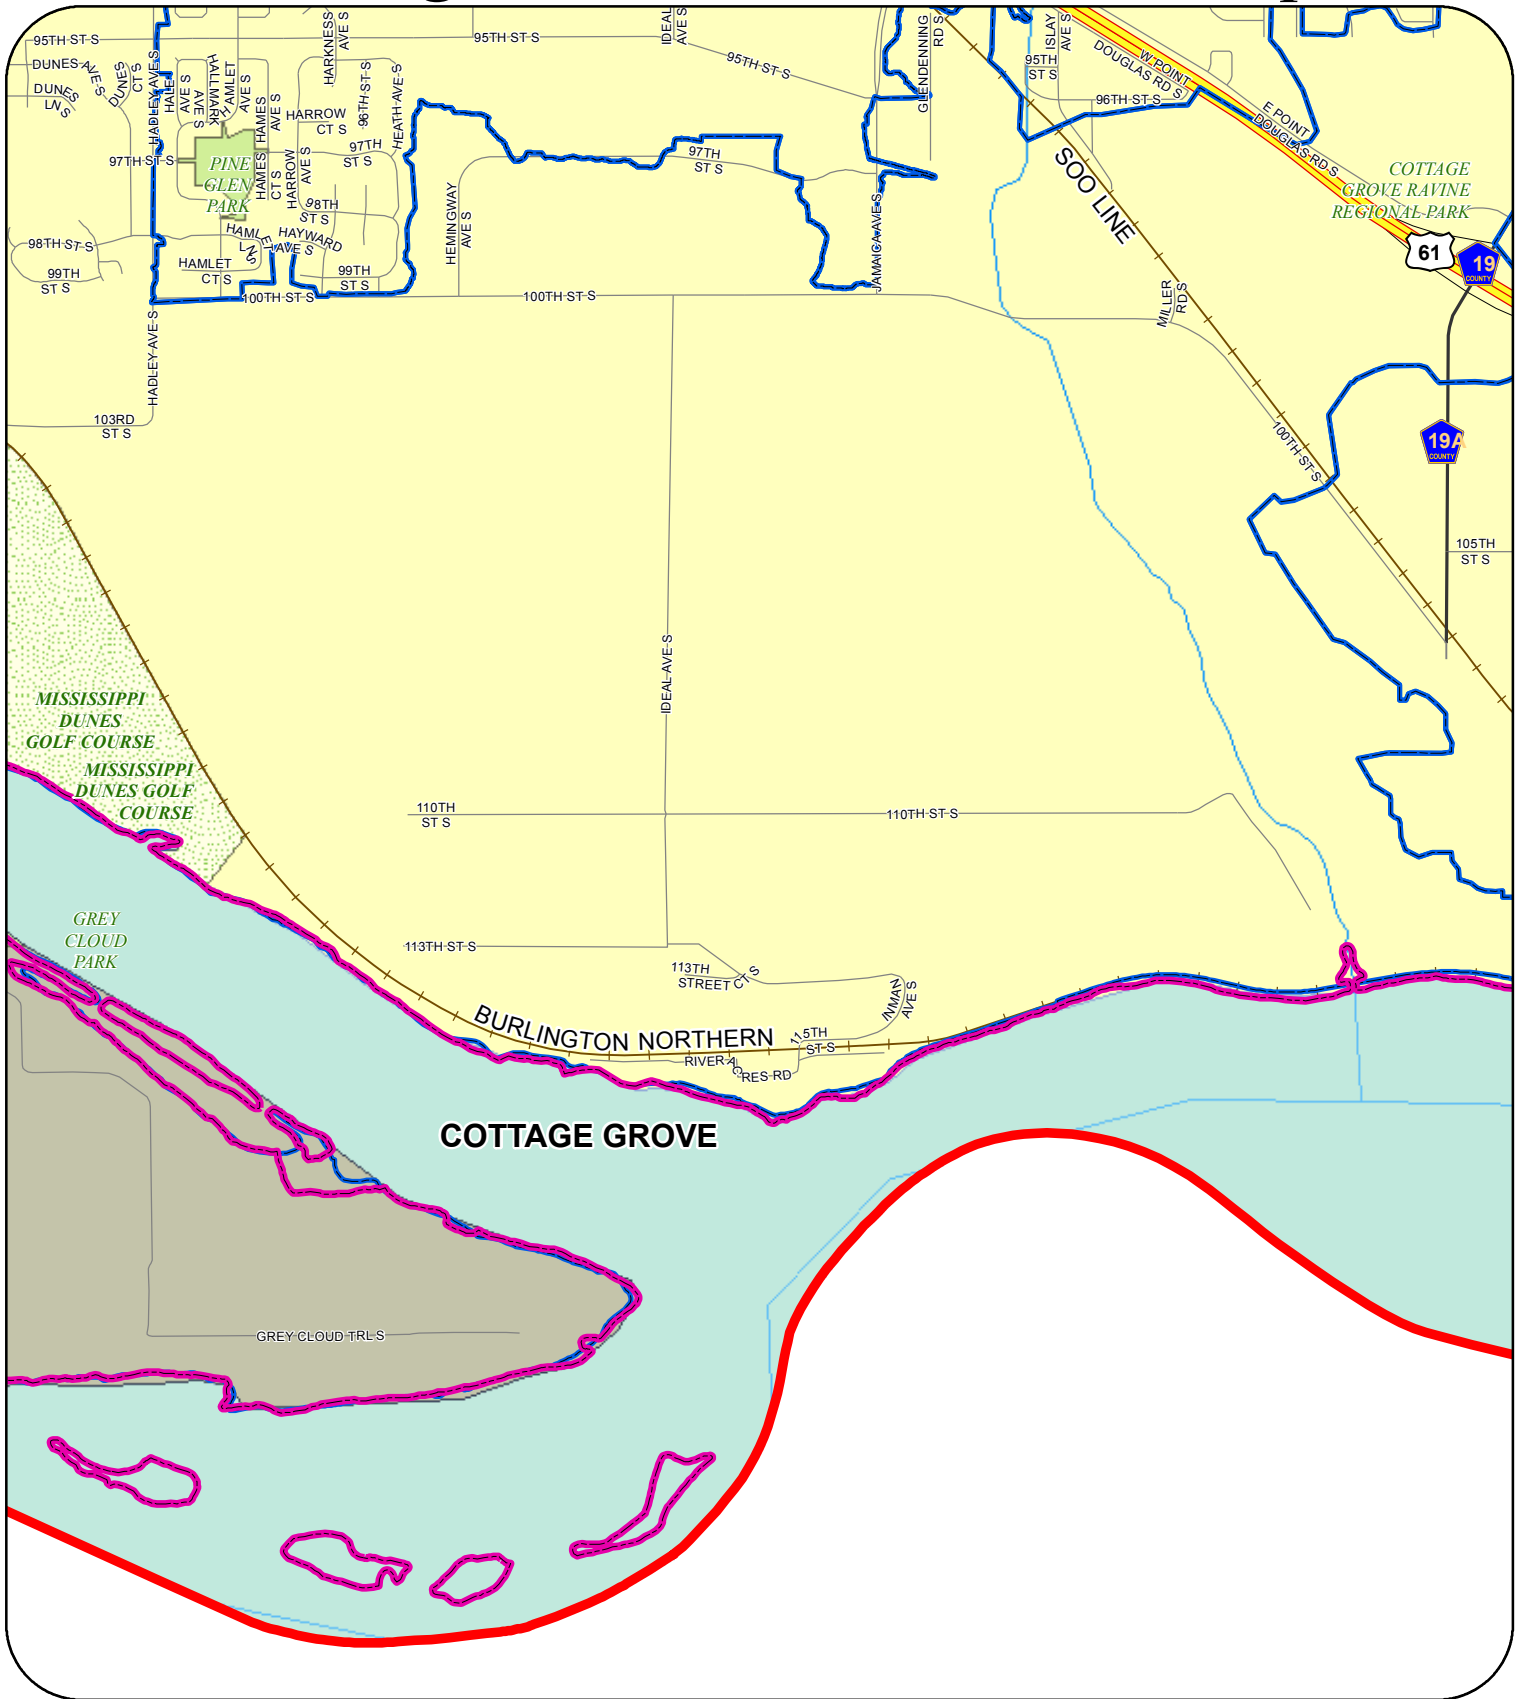

South Washington Watershed District - Map Atlas

- | | | | | | |
|----------------------|------------------|-------------------|---------------------|----------------|-------------|
| Management Units | National Park | Interstate | Miscellaneous Roads | Service Roads | Ditch |
| Subwatershed Regions | State/Local Park | Highway Connector | County Roads | Private | State Trail |
| SWWD | Island | US Highway | Residential Streets | Railroad Track | Streams |
| Golf Course | Lake or Pond | State Highway | Ramps | | |
| Cemetery | | | | | |