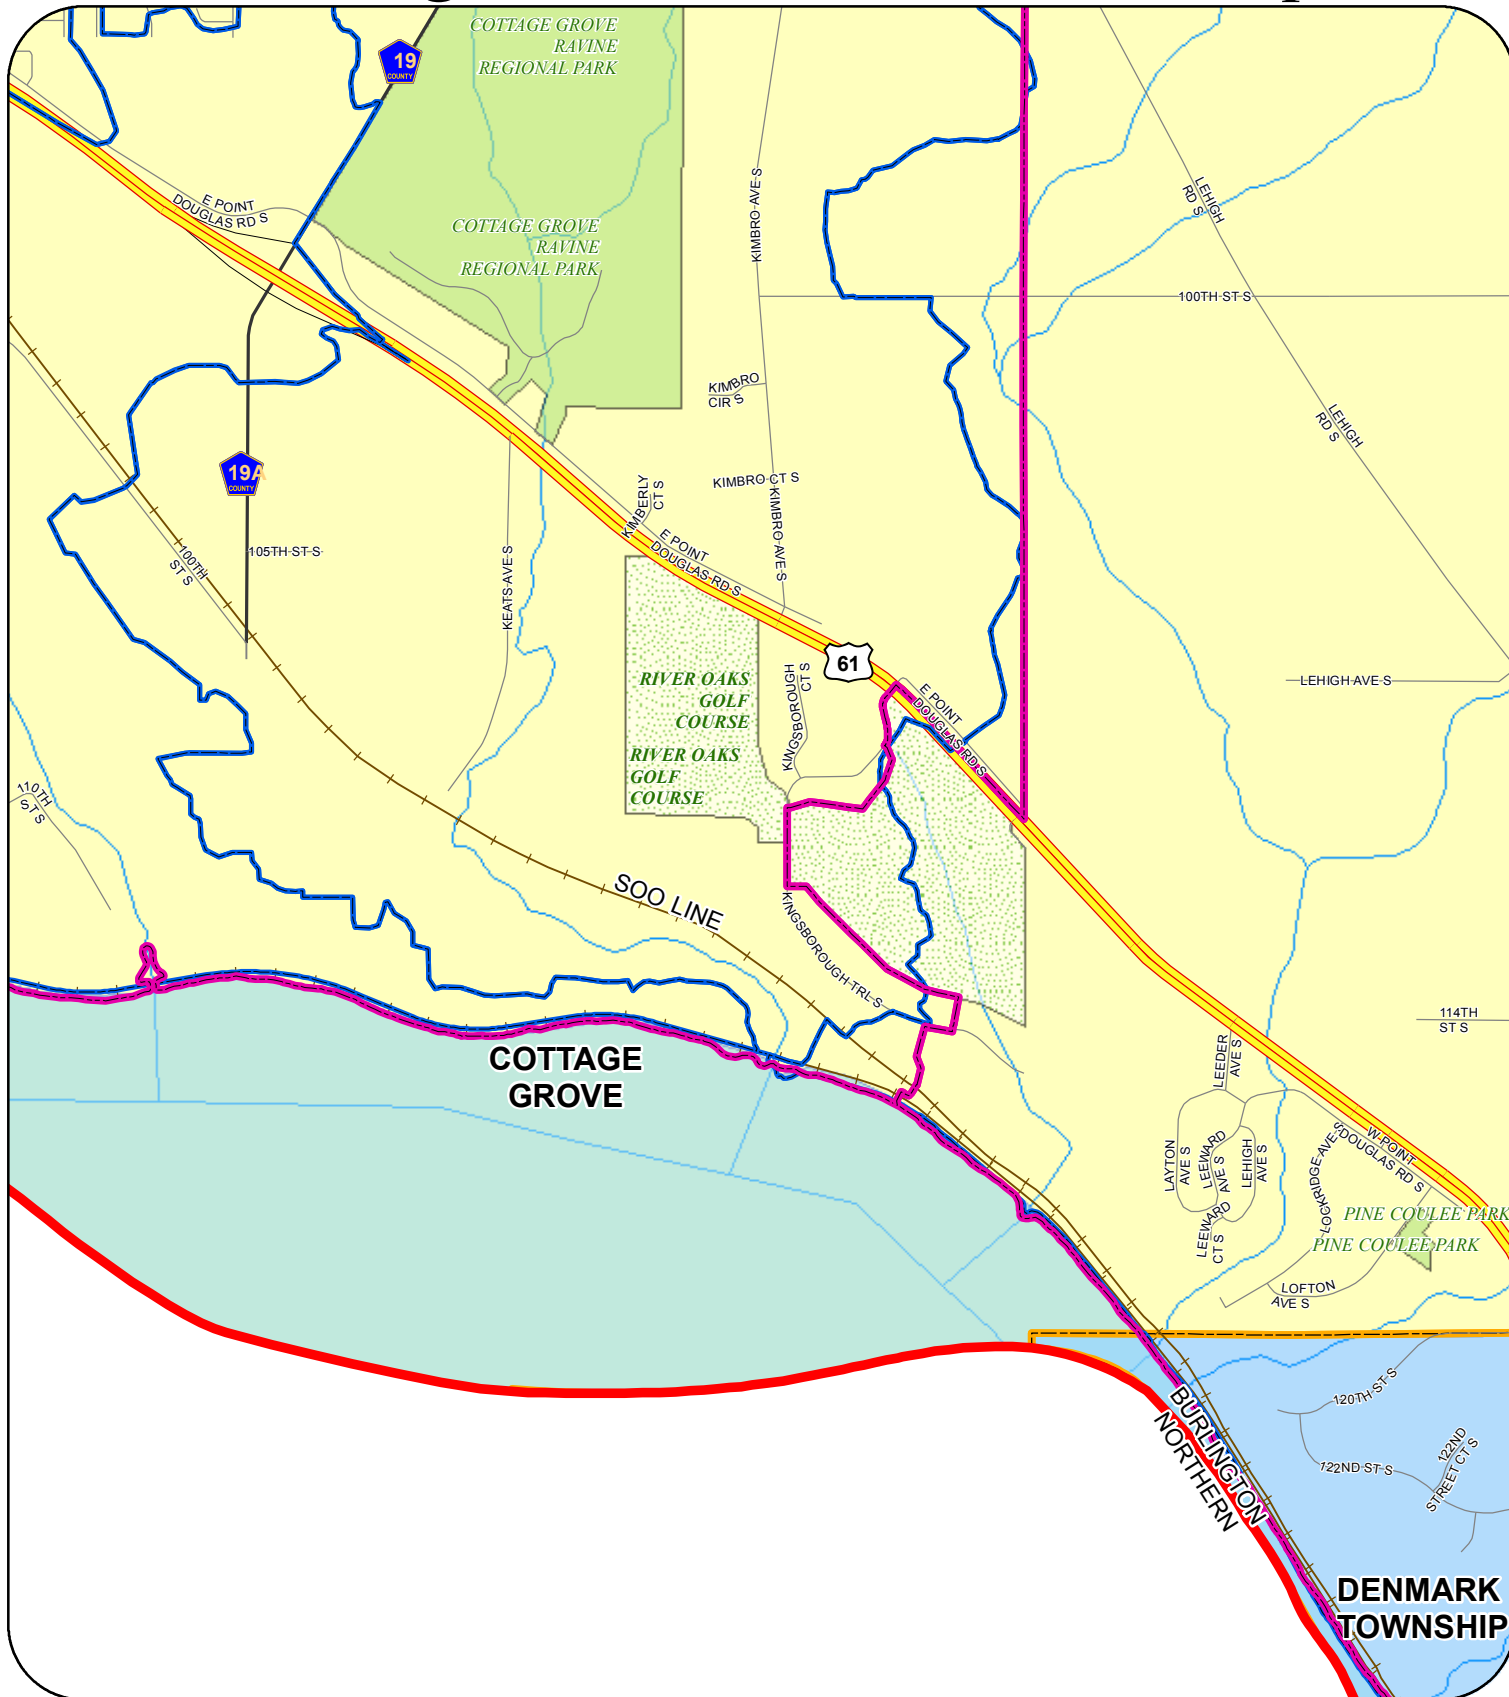

South Washington Watershed District - Map Atlas

- | | | | | | |
|----------------------|------------------|-------------------|---------------------|----------------|-------------|
| Management Units | National Park | Interstate | Miscellaneous Roads | Service Roads | Ditch |
| Subwatershed Regions | State/Local Park | Highway Connector | County Roads | Private | State Trail |
| SWWD | Island | US Highway | Residential Streets | Railroad Track | Streams |
| Golf Course | Lake or Pond | State Highway | Ramps | | |
| Cemetery | | | | | |