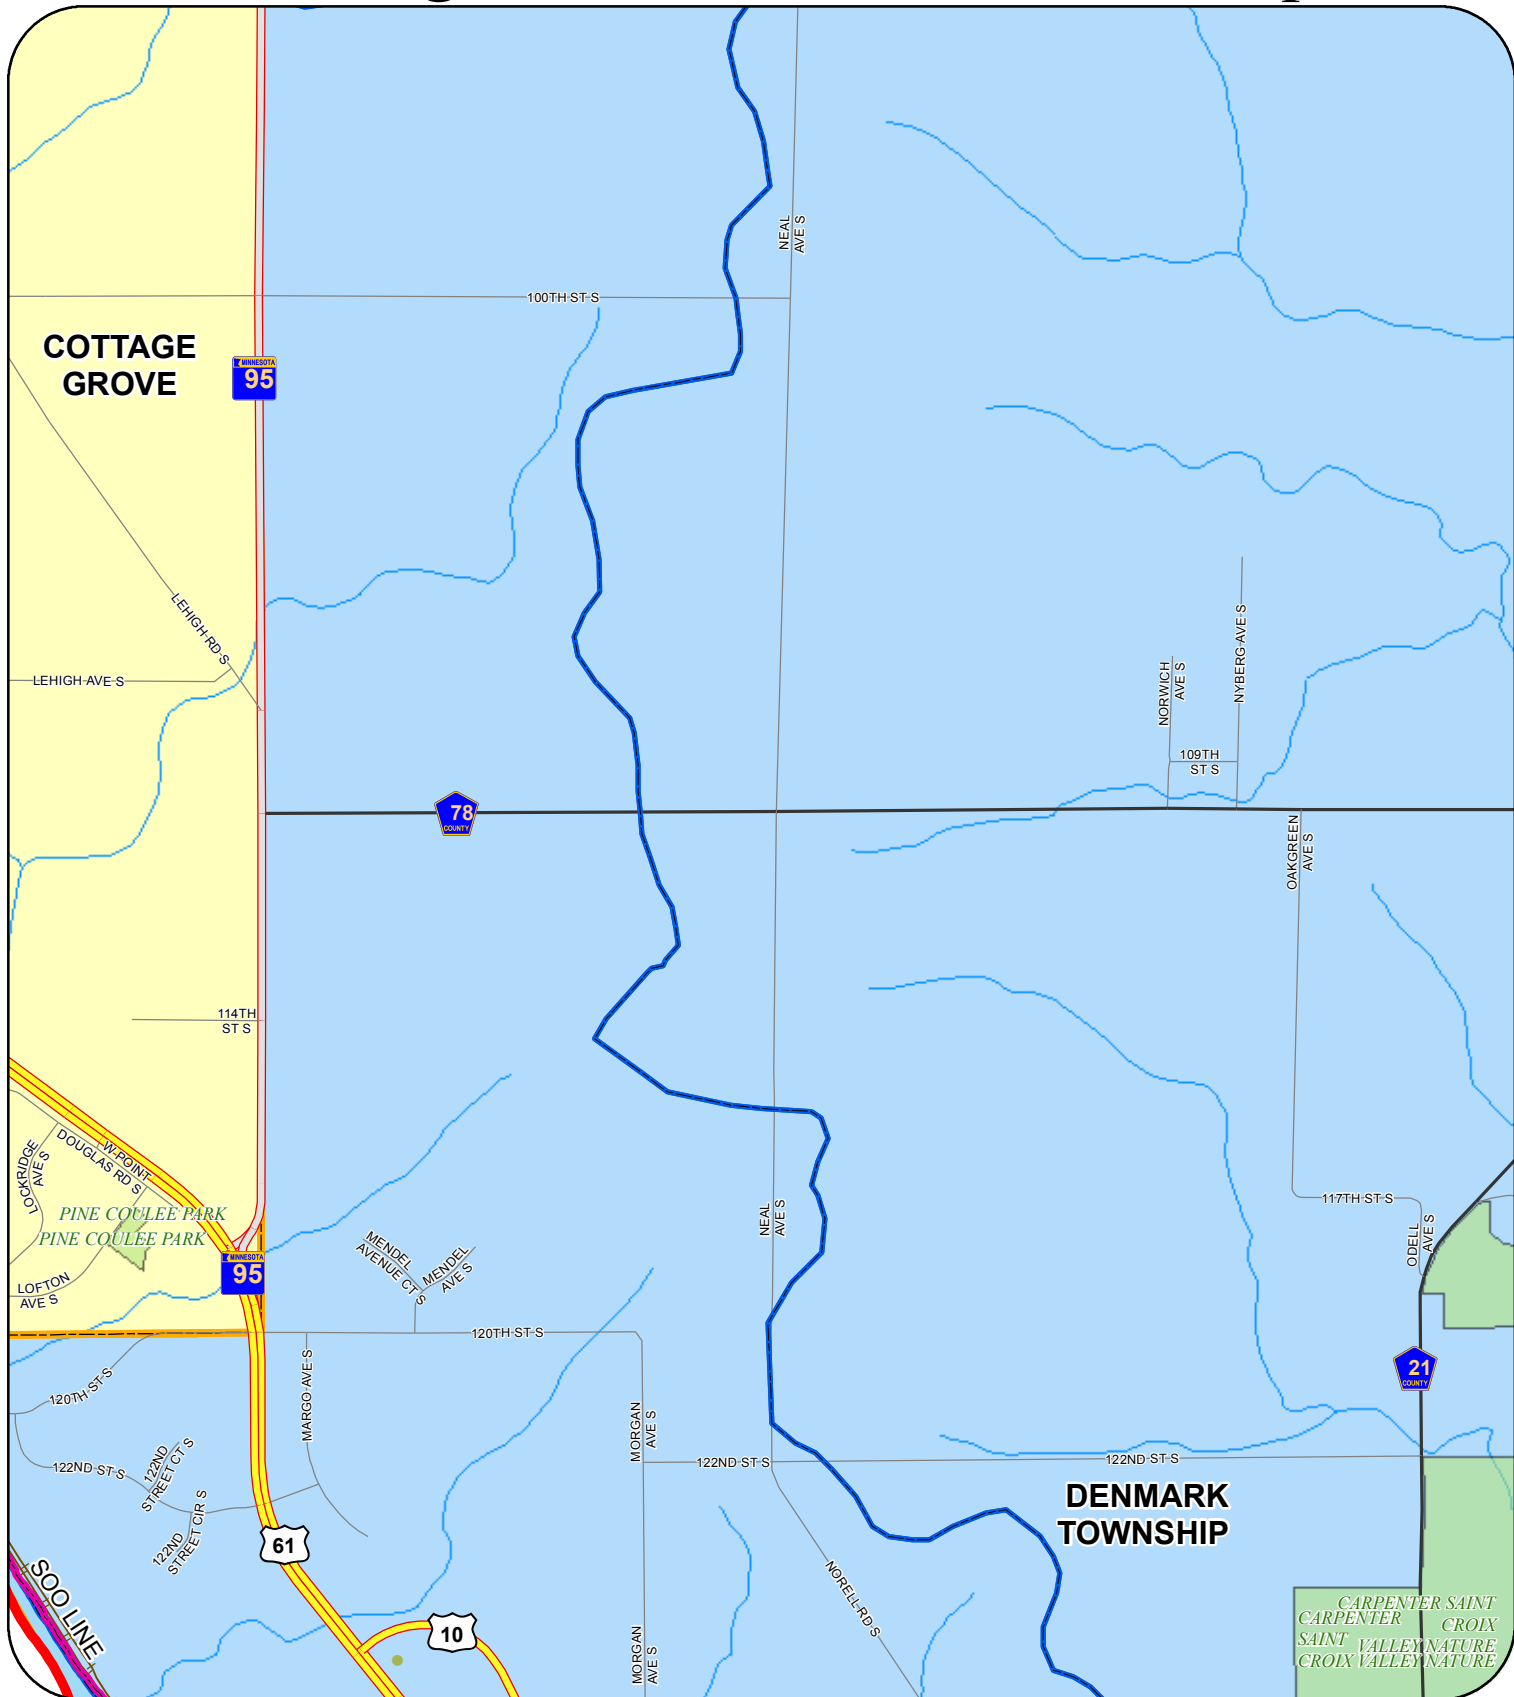

# South Washington Watershed District - Map Atlas

- |                      |                  |                   |                     |                |             |
|----------------------|------------------|-------------------|---------------------|----------------|-------------|
| Management Units     | National Park    | Interstate        | Miscellaneous Roads | Service Roads  | Ditch       |
| Subwatershed Regions | State/Local Park | Highway Connector | County Roads        | Private        | State Trail |
| SWWD                 | Island           | US Highway        | Residential Streets | Railroad Track | Streams     |
| Golf Course          | Lake or Pond     | State Highway     | Ramps               |                |             |
| Cemetery             |                  |                   |                     |                |             |