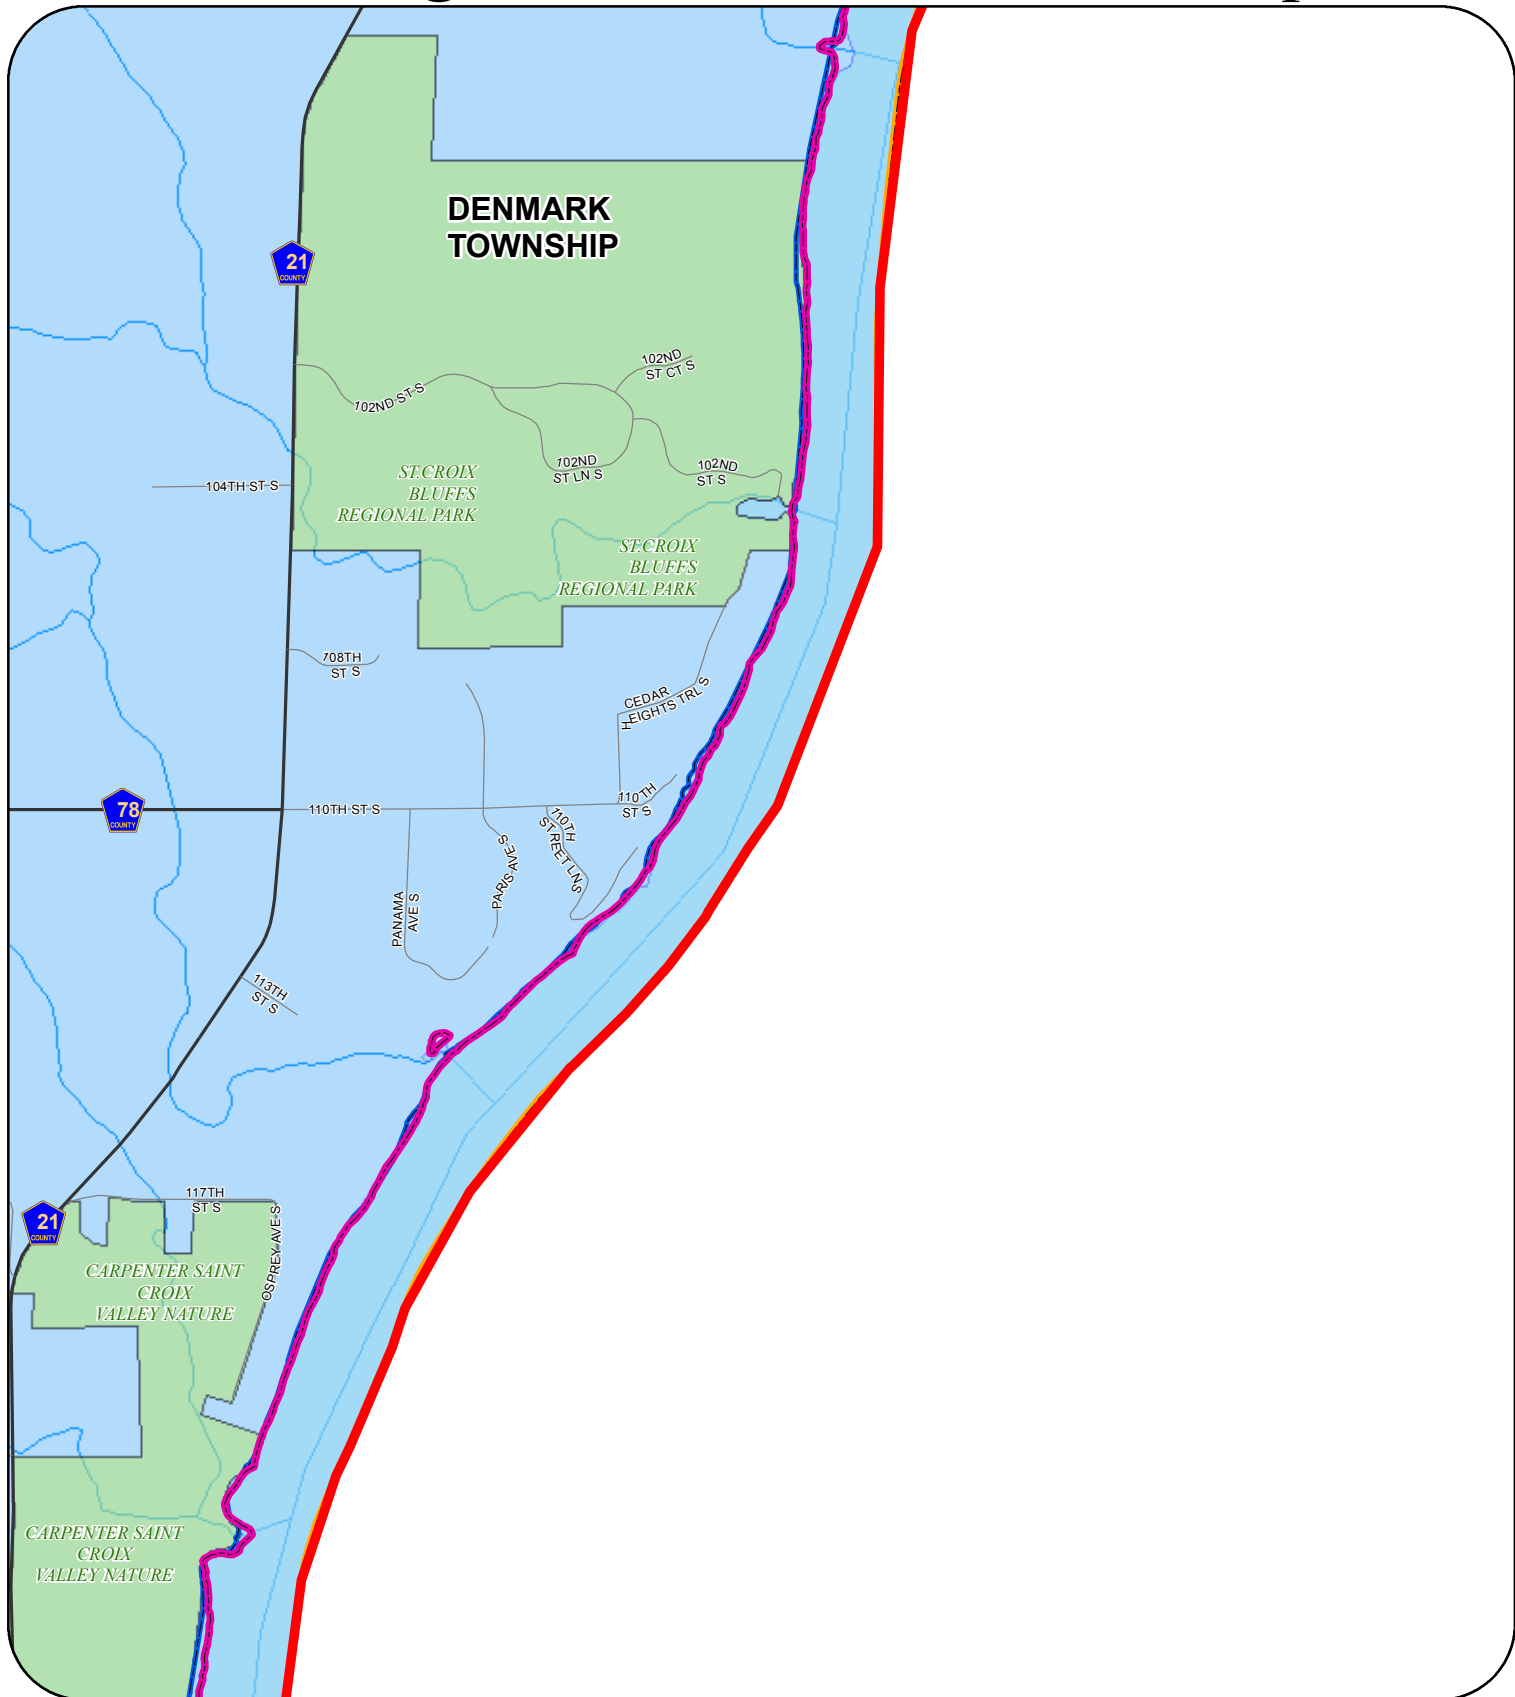

# South Washington Watershed District - Map Atlas

- |                      |                  |                   |                     |                |             |
|----------------------|------------------|-------------------|---------------------|----------------|-------------|
| Management Units     | National Park    | Interstate        | Miscellaneous Roads | Service Roads  | Ditch       |
| Subwatershed Regions | State/Local Park | Highway Connector | County Roads        | Private        | State Trail |
| SWWD                 | Island           | US Highway        | Residential Streets | Railroad Track | Streams     |
| Golf Course          | Lake or Pond     | State Highway     | Ramps               |                |             |
| Cemetery             |                  |                   |                     |                |             |