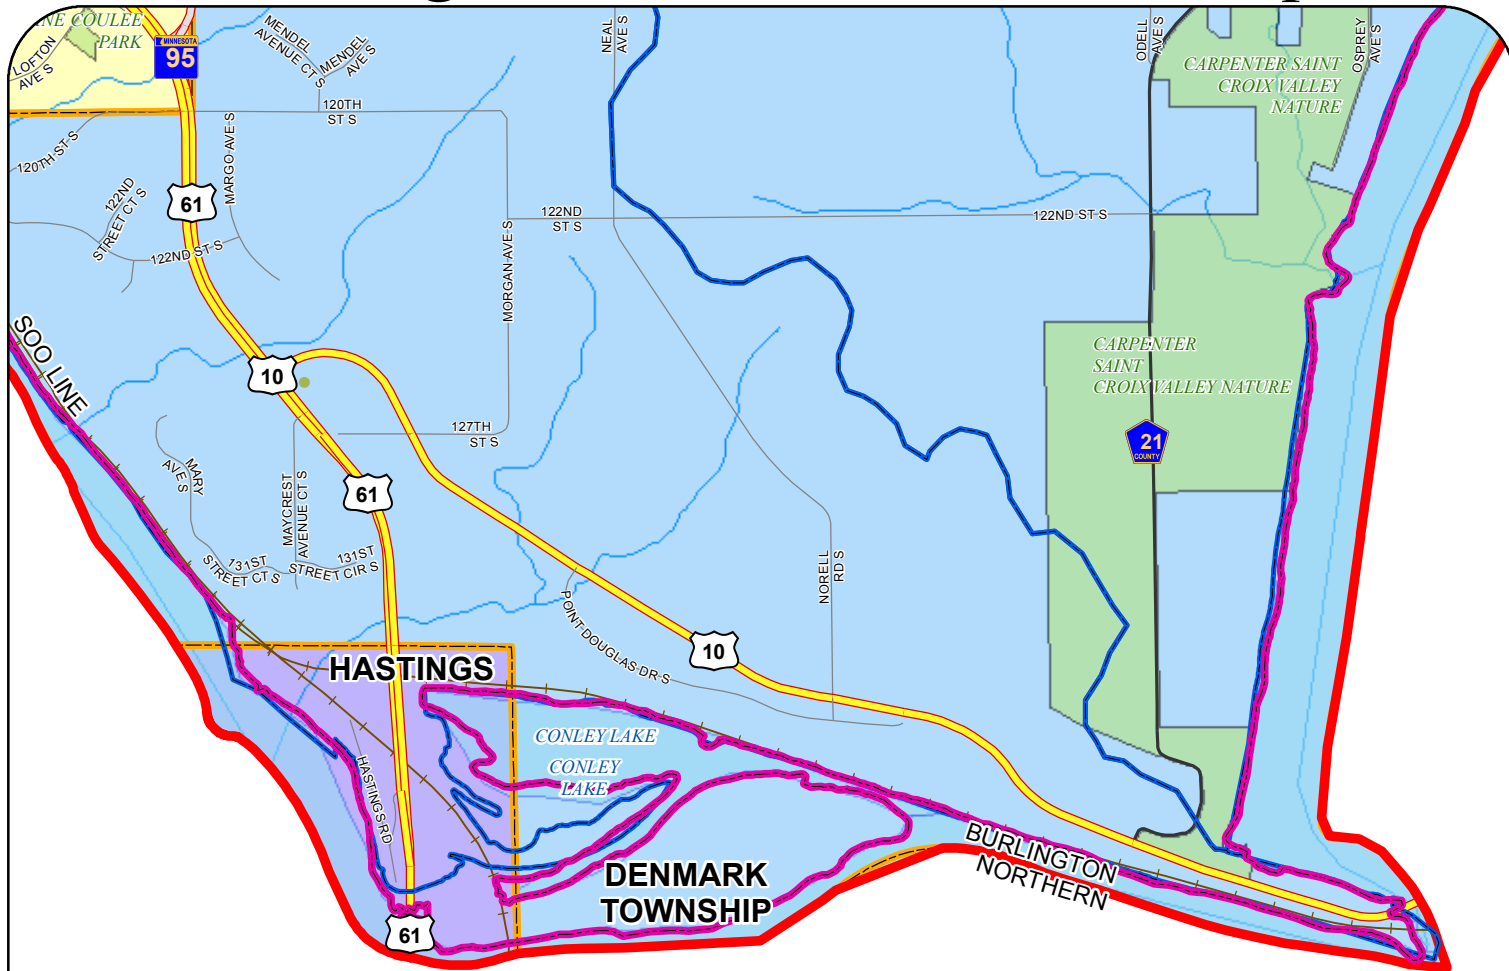

South Washington Watershed District - Map Atlas

- | | | | | | |
|----------------------|------------------|-------------------|---------------------|----------------|-------------|
| Management Units | National Park | Interstate | Miscellaneous Roads | Service Roads | Ditch |
| Subwatershed Regions | State/Local Park | Highway Connector | County Roads | Private | State Trail |
| SWWD | Island | US Highway | Residential Streets | Railroad Track | Streams |
| Golf Course | Lake or Pond | State Highway | Ramps | | |
| Cemetery | | | | | |